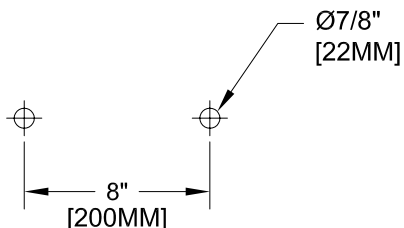

8" DECK MOUNT FAUCET W/ LEVER HANDLES

8" DECK MOUNT W/ WRIST HANDLES

FOOTPRINT:

ROUGH-IN:

PRODUCT NAME: STAINLESS STEEL
8" DECK MOUNT FAUCETS

MODEL:

- 57797 W/ 12" CONTROL SWING SPOUT W/ LEVER HANDLES
- 57975 W/ 12" CONTROL SWING SPOUT W/ WRIST HANDLES

FEATURES

- CONTROL VALVE
- * 8" DECK MOUNT
 - * STAINLESS STEEL CONSTRUCTION
 - * SWIVELLING SEAT DISKS
 - * HOT SIDE STEM - RIGHT HAND
 - * COLD SIDE STEM - LEFT HAND
 - * LEVER HANDLES OR WRIST HANDLES
 - * CONTROL SWING SPOUT

SYSTEM LIMITS

- * TEMP: 40°F MIN. TO 140°F MAX.

SHIPPING WEIGHT

- * 6.0 LBS

* NSF 61-9 APPROVED & LISTED

www.truesdail.com

FISHER MANUFACTURING COMPANY

TOLL FREE: 800-421-6162 - FAX: 800-832-8238