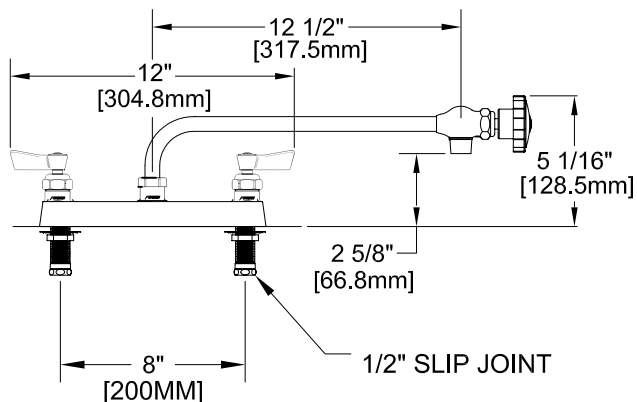

8" DECK MOUNT FAUCET W/ LEVER HANDLES

8" DECK MOUNT W/ WRIST HANDLES

FOOTPRINT:

ROUGH-IN:

PRODUCT NAME: STAINLESS STEEL
8" DECK MOUNT FAUCETS

MODEL:

- 57797 W/ 12" CONTROL SWING SPOUT W/ LEVER HANDLES
- 57975 W/ 12" CONTROL SWING SPOUT W/ WRIST HANDLES

FEATURES

- CONTROL VALVE
- * 8" DECK MOUNT
 - * STAINLESS STEEL CONSTRUCTION
 - * SWIVELLING SEAT DISKS
 - * HOT SIDE STEM - RIGHT HAND
 - * COLD SIDE STEM - LEFT HAND
 - * LEVER HANDLES OR WRIST HANDLES
 - * CONTROL SWING SPOUT

SYSTEM LIMITS

- * TEMP: 40°F MIN. TO 140°F MAX.

SHIPPING WEIGHT

- * 6.0 LBS

* NSF 61-9 APPROVED & LISTED

www.truesdail.com

FISHER MANUFACTURING COMPANY

TOLL FREE: 800-421-6162 - FAX: 800-832-8238