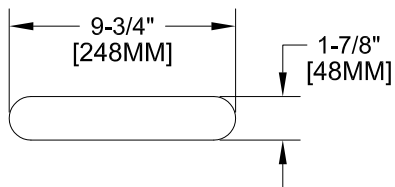

8" DECK MOUNT FAUCET W/ LEVER HANDLES

8" DECK MOUNT W/ WRIST HANDLES

FOOTPRINT:

ROUGH-IN:

PRODUCT NAME: STAINLESS STEEL
8" DECK MOUNT FAUCETS

MODEL:

- 57797 W/ 12" CONTROL SWING SPOUT W/ LEVER HANDLES
- 57975 W/ 12" CONTROL SWING SPOUT W/ WRIST HANDLES

FEATURES

- CONTROL VALVE
- * 8" DECK MOUNT
 - * STAINLESS STEEL CONSTRUCTION
 - * SWIVELLING SEAT DISKS
 - * HOT SIDE STEM - RIGHT HAND
 - * COLD SIDE STEM - LEFT HAND
 - * LEVER HANDLES OR WRIST HANDLES
 - * CONTROL SWING SPOUT

SYSTEM LIMITS

- * TEMP: 40°F MIN. TO 140°F MAX.

SHIPPING WEIGHT

- * 6.0 LBS

* NSF 61-9 APPROVED & LISTED

www.truesdail.com

FISHER MANUFACTURING COMPANY

TOLL FREE: 800-421-6162 - FAX: 800-832-8238