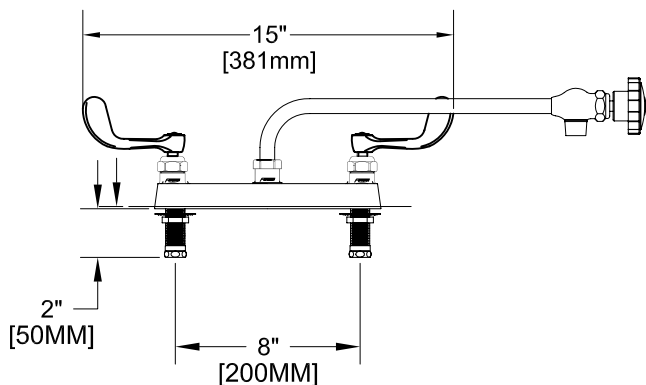

8" DECK MOUNT FAUCET W/ LEVER HANDLES

8" DECK MOUNT W/ WRIST HANDLES

FOOTPRINT:

ROUGH-IN:

PRODUCT NAME: STAINLESS STEEL
8" DECK MOUNT FAUCETS

MODEL:

- 57797 W/ 12" CONTROL SWING SPOUT W/ LEVER HANDLES
- 57975 W/ 12" CONTROL SWING SPOUT W/ WRIST HANDLES

FEATURES

- CONTROL VALVE
- * 8" DECK MOUNT
 - * STAINLESS STEEL CONSTRUCTION
 - * SWIVELLING SEAT DISKS
 - * HOT SIDE STEM - RIGHT HAND
 - * COLD SIDE STEM - LEFT HAND
 - * LEVER HANDLES OR WRIST HANDLES
 - * CONTROL SWING SPOUT

SYSTEM LIMITS

- * TEMP: 40°F MIN. TO 140°F MAX.

SHIPPING WEIGHT

- * 6.0 LBS

* NSF 61-9 APPROVED & LISTED

www.truesdail.com

FISHER MANUFACTURING COMPANY

TOLL FREE: 800-421-6162 - FAX: 800-832-8238