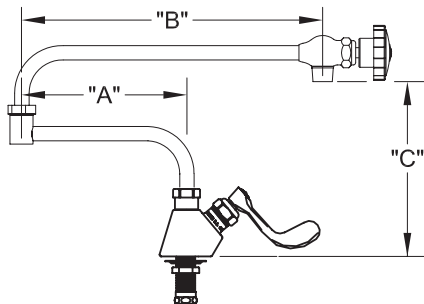

SINGLE DECK FAUCET W/ LEVER HANDLES

SINGLE DECK FAUCET W/ WRIST HANDLES

FOOTPRINT:

ROUGH-IN:

ANSI/A112.18.1-2005

PRODUCT NAME: STAINLESS STEEL SINGLE DECK FAUCET

MODEL:

- 58165 W/ 12" CONTROL SWING SPOUT, 7" DJ W/ LEVER HANDLES
- 58173 W/ 12" CONTROL SWING SPOUT, 12" DJ W/ LEVER HANDLES
- 58351 W/ 12" CONTROL SWING SPOUT, 7" DJ W/ WRIST HANDLES
- 58378 W/ 12" CONTROL SWING SPOUT, 12" DJ W/ WRIST HANDLES

FEATURES

CONTROL VALVE

- * SINGLE DECK
- * STAINLESS STEEL CONSTRUCTION
- * SWIVEL SEAT DISK
- * STEM - LEFT HAND
- * LEVER HANDLES OR WRIST HANDLES
- * CONTROL SWING SPOUT

SYSTEM LIMITS

- * TEMP: 40°F MIN. TO 140°F MAX.
- * 5 GPM @ 60 PSI

SHIPPING WEIGHT

- * 6.0 LBS

* NSF 61-9 APPROVED & LISTED

www.truesdail.com

MODELS	DIM "A"	DIM "B"	DIM "C"
58165 58351	7" [177.8mm]	12 1/2" [317.5mm]	7 7/8" [200mm]
58173 58378	12" [308.4mm]	12 1/2" [317.5mm]	7 7/8" [200mm]