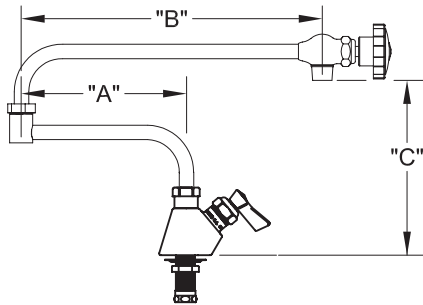

SINGLE DECK FAUCET W/ LEVER HANDLES

SINGLE DECK FAUCET W/ WRIST HANDLES

FOOTPRINT:

ROUGH-IN:

ANSI/A112.18.1-2005

PRODUCT NAME: STAINLESS STEEL SINGLE DECK FAUCET

MODEL:

- 58165 W/ 12" CONTROL SWING SPOUT, 7" DJ W/ LEVER HANDLES
- 58173 W/ 12" CONTROL SWING SPOUT, 12" DJ W/ LEVER HANDLES
- 58351 W/ 12" CONTROL SWING SPOUT, 7" DJ W/ WRIST HANDLES
- 58378 W/ 12" CONTROL SWING SPOUT, 12" DJ W/ WRIST HANDLES

FEATURES

CONTROL VALVE

- * SINGLE DECK
- * STAINLESS STEEL CONSTRUCTION
- * SWIVEL SEAT DISK
- * STEM - LEFT HAND
- * LEVER HANDLES OR WRIST HANDLES
- * CONTROL SWING SPOUT

SYSTEM LIMITS

- * TEMP: 40°F MIN. TO 140°F MAX.
- * 5 GPM @ 60 PSI

SHIPPING WEIGHT

- * 6.0 LBS

* NSF 61-9 APPROVED & LISTED

www.truesdail.com

MODELS	DIM "A"	DIM "B"	DIM "C"
58165 58351	7" [177.8mm]	12 1/2" [317.5mm]	7 7/8" [200mm]
58173 58378	12" [308.4mm]	12 1/2" [317.5mm]	7 7/8" [200mm]