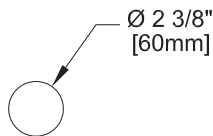

SINGLE DECK FAUCET W/ LEVER HANDLES

SINGLE DECK FAUCET W/ WRIST HANDLES

FOOTPRINT:

ROUGH-IN:

ANSI/A112.18.1-2005

PRODUCT NAME: STAINLESS STEEL SINGLE DECK FAUCET

MODEL:

- 58165 W/ 12" CONTROL SWING SPOUT, 7" DJ W/ LEVER HANDLES
- 58173 W/ 12" CONTROL SWING SPOUT, 12" DJ W/ LEVER HANDLES
- 58351 W/ 12" CONTROL SWING SPOUT, 7" DJ W/ WRIST HANDLES
- 58378 W/ 12" CONTROL SWING SPOUT, 12" DJ W/ WRIST HANDLES

FEATURES

CONTROL VALVE

- * SINGLE DECK
- * STAINLESS STEEL CONSTRUCTION
- * SWIVEL SEAT DISK
- * STEM - LEFT HAND
- * LEVER HANDLES OR WRIST HANDLES
- * CONTROL SWING SPOUT

SYSTEM LIMITS

- * TEMP: 40°F MIN. TO 140°F MAX.
- * 5 GPM @ 60 PSI

SHIPPING WEIGHT

- * 6.0 LBS

* NSF 61-9 APPROVED & LISTED

www.truesdail.com

MODELS	DIM "A"	DIM "B"	DIM "C"
58165 58351	7" [177.8mm]	12 1/2" [317.5mm]	7 7/8" [200mm]
58173 58378	12" [308.4mm]	12 1/2" [317.5mm]	7 7/8" [200mm]