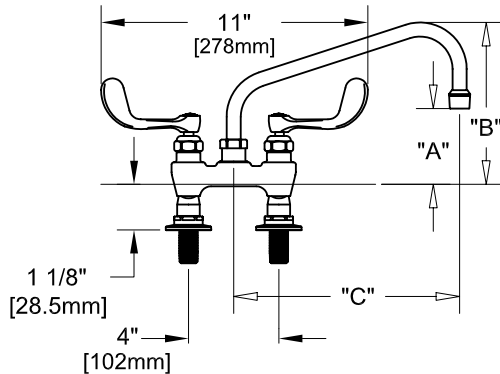

4" DECK MOUNT FAUCET W/ LEVER HANDLES

4" DECK MOUNT FAUCET W/ WRIST HANDLES

SIDE VIEW:

ROUGH-IN:

PRODUCT NAME:
STAINLESS STEEL
4" DECK MOUNT FAUCETS

MODEL:

- 53740 W/ 6" SWING SPOUT W/ LEVER HANDLES
- 53759 W/ 8" SWING SPOUT W/ LEVER HANDLES
- 53767 W/ 10" SWING SPOUT W/ LEVER HANDLES
- 53775 W/ 12" SWING SPOUT W/ LEVER HANDLES
- 53783 W/ 14" SWING SPOUT W/ LEVER HANDLES
- 53791 W/ 16" SWING SPOUT W/ LEVER HANDLES
- 58564 W/ 6" SWING SPOUT W/ WRIST HANDLES
- 58572 W/ 8" SWING SPOUT W/ WRIST HANDLES
- 58580 W/ 10" SWING SPOUT W/ WRIST HANDLES
- 58599 W/ 12" SWING SPOUT W/ WRIST HANDLES
- 58602 W/ 14" SWING SPOUT W/ WRIST HANDLES
- 58610 W/ 16" SWING SPOUT W/ WRIST HANDLES

FEATURES

CONTROL VALVE

- * 4" DECK MOUNT
- * STAINLESS STEEL CONSTRUCTION
- * SWIVELLING SEAT DISKS
- * HOT SIDE STEM - RIGHT HAND
- * COLD SIDE STEM - LEFT HAND
- * LEVER HANDLES OR WRIST HANDLES
- * SWING SPOUT

SYSTEM LIMITS

- * TEMP: 40°F MIN. TO 140°F MAX.

SHIPPING WEIGHT

- * 5.0 LBS

* NSF 61-9 APPROVED & LISTED

www.truesdail.com

MODELS	DIM "A"	DIM "B"	DIM "C"
53740 58564	2-1/4" [57mm]	5-7/8" [149mm]	6" [152mm]
53759 58572	2-1/2" [64mm]	6-3/8" [162mm]	8" [204mm]
53767 58580	3-1/8" [79mm]	6-7/8" [175mm]	10" [254mm]
53775 58599	3-3/4" [95mm]	7-3/8" [187mm]	12" [305mm]
53783 58602	4-3/8" [111mm]	8-1/4" [210mm]	14" [356mm]
53791 58610	5" [127mm]	8-7/8" [225mm]	16" [406mm]