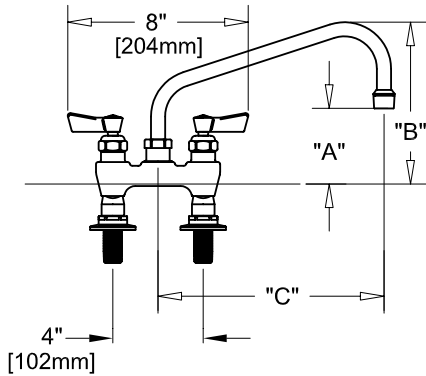

4" DECK MOUNT FAUCET W/ LEVER HANDLES

4" DECK MOUNT FAUCET W/ WRIST HANDLES

SIDE VIEW:

ROUGH-IN:

PRODUCT NAME:
STAINLESS STEEL
4" DECK MOUNT FAUCETS

MODEL:

- 53740 W/ 6" SWING SPOUT W/ LEVER HANDLES
- 53759 W/ 8" SWING SPOUT W/ LEVER HANDLES
- 53767 W/ 10" SWING SPOUT W/ LEVER HANDLES
- 53775 W/ 12" SWING SPOUT W/ LEVER HANDLES
- 53783 W/ 14" SWING SPOUT W/ LEVER HANDLES
- 53791 W/ 16" SWING SPOUT W/ LEVER HANDLES
- 58564 W/ 6" SWING SPOUT W/ WRIST HANDLES
- 58572 W/ 8" SWING SPOUT W/ WRIST HANDLES
- 58580 W/ 10" SWING SPOUT W/ WRIST HANDLES
- 58599 W/ 12" SWING SPOUT W/ WRIST HANDLES
- 58602 W/ 14" SWING SPOUT W/ WRIST HANDLES
- 58610 W/ 16" SWING SPOUT W/ WRIST HANDLES

FEATURES

CONTROL VALVE

- * 4" DECK MOUNT
- * STAINLESS STEEL CONSTRUCTION
- * SWIVELLING SEAT DISKS
- * HOT SIDE STEM - RIGHT HAND
- * COLD SIDE STEM - LEFT HAND
- * LEVER HANDLES OR WRIST HANDLES
- * SWING SPOUT

SYSTEM LIMITS

- * TEMP: 40°F MIN. TO 140°F MAX.

SHIPPING WEIGHT

- * 5.0 LBS

* NSF 61-9 APPROVED & LISTED

www.truesdail.com

MODELS	DIM "A"	DIM "B"	DIM "C"
53740 58564	2-1/4" [57mm]	5-7/8" [149mm]	6" [152mm]
53759 58572	2-1/2" [64mm]	6-3/8" [162mm]	8" [204mm]
53767 58580	3-1/8" [79mm]	6-7/8" [175mm]	10" [254mm]
53775 58599	3-3/4" [95mm]	7-3/8" [187mm]	12" [305mm]
53783 58602	4-3/8" [111mm]	8-1/4" [210mm]	14" [356mm]
53791 58610	5" [127mm]	8-7/8" [225mm]	16" [406mm]