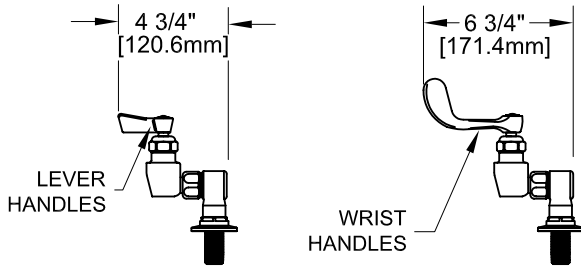

4" DECK MOUNT FAUCET W/ LEVER HANDLES

4" DECK MOUNT FAUCET W/ WRIST HANDLES

SIDE VIEW:

ROUGH-IN:

PRODUCT NAME:
STAINLESS STEEL
4" DECK MOUNT FAUCETS

MODEL:

- 53740 W/ 6" SWING SPOUT W/ LEVER HANDLES
- 53759 W/ 8" SWING SPOUT W/ LEVER HANDLES
- 53767 W/ 10" SWING SPOUT W/ LEVER HANDLES
- 53775 W/ 12" SWING SPOUT W/ LEVER HANDLES
- 53783 W/ 14" SWING SPOUT W/ LEVER HANDLES
- 53791 W/ 16" SWING SPOUT W/ LEVER HANDLES
- 58564 W/ 6" SWING SPOUT W/ WRIST HANDLES
- 58572 W/ 8" SWING SPOUT W/ WRIST HANDLES
- 58580 W/ 10" SWING SPOUT W/ WRIST HANDLES
- 58599 W/ 12" SWING SPOUT W/ WRIST HANDLES
- 58602 W/ 14" SWING SPOUT W/ WRIST HANDLES
- 58610 W/ 16" SWING SPOUT W/ WRIST HANDLES

FEATURES

CONTROL VALVE

- * 4" DECK MOUNT
- * STAINLESS STEEL CONSTRUCTION
- * SWIVELLING SEAT DISKS
- * HOT SIDE STEM - RIGHT HAND
- * COLD SIDE STEM - LEFT HAND
- * LEVER HANDLES OR WRIST HANDLES
- * SWING SPOUT

SYSTEM LIMITS

- * TEMP: 40°F MIN. TO 140°F MAX.

SHIPPING WEIGHT

- * 5.0 LBS

* NSF 61-9 APPROVED & LISTED

www.truesdail.com

MODELS	DIM "A"	DIM "B"	DIM "C"
53740 58564	2-1/4" [57mm]	5-7/8" [149mm]	6" [152mm]
53759 58572	2-1/2" [64mm]	6-3/8" [162mm]	8" [204mm]
53767 58580	3-1/8" [79mm]	6-7/8" [175mm]	10" [254mm]
53775 58599	3-3/4" [95mm]	7-3/8" [187mm]	12" [305mm]
53783 58602	4-3/8" [111mm]	8-1/4" [210mm]	14" [356mm]
53791 58610	5" [127mm]	8-7/8" [225mm]	16" [406mm]