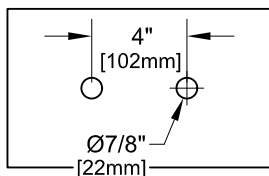

4" DECK MOUNT FAUCET W/ LEVER HANDLES

4" DECK MOUNT FAUCET W/ WRIST HANDLES

SIDE VIEW:

ROUGH-IN:

PRODUCT NAME:
STAINLESS STEEL
4" DECK MOUNT FAUCETS

MODEL:

- 53740 W/ 6" SWING SPOUT W/ LEVER HANDLES
- 53759 W/ 8" SWING SPOUT W/ LEVER HANDLES
- 53767 W/ 10" SWING SPOUT W/ LEVER HANDLES
- 53775 W/ 12" SWING SPOUT W/ LEVER HANDLES
- 53783 W/ 14" SWING SPOUT W/ LEVER HANDLES
- 53791 W/ 16" SWING SPOUT W/ LEVER HANDLES
- 58564 W/ 6" SWING SPOUT W/ WRIST HANDLES
- 58572 W/ 8" SWING SPOUT W/ WRIST HANDLES
- 58580 W/ 10" SWING SPOUT W/ WRIST HANDLES
- 58599 W/ 12" SWING SPOUT W/ WRIST HANDLES
- 58602 W/ 14" SWING SPOUT W/ WRIST HANDLES
- 58610 W/ 16" SWING SPOUT W/ WRIST HANDLES

FEATURES

CONTROL VALVE

- * 4" DECK MOUNT
- * STAINLESS STEEL CONSTRUCTION
- * SWIVELLING SEAT DISKS
- * HOT SIDE STEM - RIGHT HAND
- * COLD SIDE STEM - LEFT HAND
- * LEVER HANDLES OR WRIST HANDLES
- * SWING SPOUT

SYSTEM LIMITS

- * TEMP: 40°F MIN. TO 140°F MAX.

SHIPPING WEIGHT

- * 5.0 LBS

* NSF 61-9 APPROVED & LISTED

www.truesdail.com

MODELS	DIM "A"	DIM "B"	DIM "C"
53740 58564	2-1/4" [57mm]	5-7/8" [149mm]	6" [152mm]
53759 58572	2-1/2" [64mm]	6-3/8" [162mm]	8" [204mm]
53767 58580	3-1/8" [79mm]	6-7/8" [175mm]	10" [254mm]
53775 58599	3-3/4" [95mm]	7-3/8" [187mm]	12" [305mm]
53783 58602	4-3/8" [111mm]	8-1/4" [210mm]	14" [356mm]
53791 58610	5" [127mm]	8-7/8" [225mm]	16" [406mm]