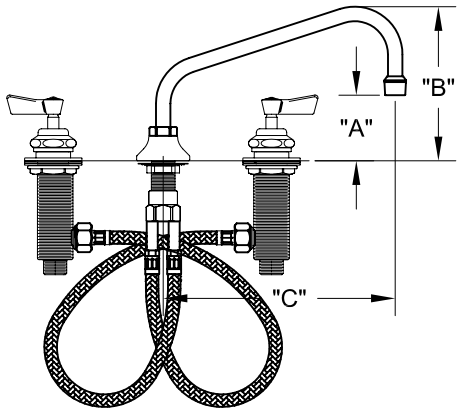

WIDESPREAD FAUCET W/ LEVER HANDLES

WIDESPREAD W/ WRIST HANDLES

ROUGH-IN:

PRODUCT NAME: STAINLESS STEEL WIDESPREAD FAUCET

MODEL:

- 59137 W/ 6" SWING SPOUT W/ LEVER HANDLES
- 59145 W/ 8" SWING SPOUT W/ LEVER HANDLES
- 59153 W/ 10" SWING SPOUT W/ LEVER HANDLES
- 59161 W/ 12" SWING SPOUT W/ LEVER HANDLES
- 59188 W/ 14" SWING SPOUT W/ LEVER HANDLES
- 59196 W/ 16" SWING SPOUT W/ LEVER HANDLES
- 59323 W/ 6" SWING SPOUT W/ WRIST HANDLES
- 59331 W/ 8" SWING SPOUT W/ WRIST HANDLES
- 59358 W/ 10" SWING SPOUT W/ WRIST HANDLES
- 59366 W/ 12" SWING SPOUT W/ WRIST HANDLES
- 59374 W/ 14" SWING SPOUT W/ WRIST HANDLES
- 59382 W/ 16" SWING SPOUT W/ WRIST HANDLES

FEATURES

- CONTROL VALVE
- \* WIDESPREAD DECK
  - \* STAINLESS STEEL CONSTRUCTION
  - \* SWIVELLING SEAT DISKS
  - \* HOT SIDE STEM - RIGHT HAND
  - \* COLD SIDE STEM - LEFT HAND
  - \* LEVER HANDLES OR WRIST HANDLES
  - \* SWING SPOUT

SYSTEM LIMITS

- \* TEMP: 40°F MIN. TO 140°F MAX.
- \* PRESSURE 200 PSI MAX. STATIC
- \* 2.20 GPM @ 60 PSI

SHIPPING WEIGHT

\* 5.0 LBS

\* NSF 61-9 APPROVED & LISTED

[www.truesdail.com](http://www.truesdail.com)

MODELS	DIM "A"	DIM "B"	DIM "C"
59137 59323	1-3/4" [44.45mm]	5-3/8" [136.53mm]	6" [152mm]
59145 59331	2" [50.8mm]	5-7/8" [149.23mm]	8" [204mm]
59153 59358	2-5/8" [66.68mm]	6-3/8" [161.93mm]	10" [254mm]
59161 59366	3-1/4" [82.55mm]	6-13/16" [173.0mm]	12" [305mm]
59188 59374	3-15/16" [100mm]	7-3/4" [196.85mm]	14" [356mm]
59196 59382	4-5/8" [117.48mm]	8-3/8" [212.73mm]	16" [406mm]