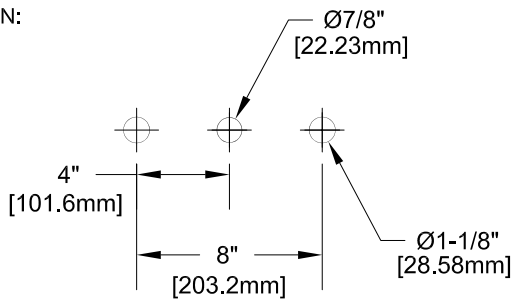

WIDESPREAD FAUCET W/ LEVER HANDLES

WIDESPREAD W/ WRIST HANDLES

ROUGH-IN:

PRODUCT NAME: STAINLESS STEEL WIDESPREAD FAUCET

MODEL:

- 59137 W/ 6" SWING SPOUT W/ LEVER HANDLES
- 59145 W/ 8" SWING SPOUT W/ LEVER HANDLES
- 59153 W/ 10" SWING SPOUT W/ LEVER HANDLES
- 59161 W/ 12" SWING SPOUT W/ LEVER HANDLES
- 59188 W/ 14" SWING SPOUT W/ LEVER HANDLES
- 59196 W/ 16" SWING SPOUT W/ LEVER HANDLES
- 59323 W/ 6" SWING SPOUT W/ WRIST HANDLES
- 59331 W/ 8" SWING SPOUT W/ WRIST HANDLES
- 59358 W/ 10" SWING SPOUT W/ WRIST HANDLES
- 59366 W/ 12" SWING SPOUT W/ WRIST HANDLES
- 59374 W/ 14" SWING SPOUT W/ WRIST HANDLES
- 59382 W/ 16" SWING SPOUT W/ WRIST HANDLES

FEATURES

- CONTROL VALVE
- \* WIDESPREAD DECK
  - \* STAINLESS STEEL CONSTRUCTION
  - \* SWIVELLING SEAT DISKS
  - \* HOT SIDE STEM - RIGHT HAND
  - \* COLD SIDE STEM - LEFT HAND
  - \* LEVER HANDLES OR WRIST HANDLES
  - \* SWING SPOUT

SYSTEM LIMITS

- \* TEMP: 40°F MIN. TO 140°F MAX.
- \* PRESSURE 200 PSI MAX. STATIC
- \* 2.20 GPM @ 60 PSI

SHIPPING WEIGHT

\* 5.0 LBS

\* NSF 61-9 APPROVED & LISTED

[www.truesdail.com](http://www.truesdail.com)

MODELS	DIM "A"	DIM "B"	DIM "C"
59137 59323	1-3/4" [44.45mm]	5-3/8" [136.53mm]	6" [152mm]
59145 59331	2" [50.8mm]	5-7/8" [149.23mm]	8" [204mm]
59153 59358	2-5/8" [66.68mm]	6-3/8" [161.93mm]	10" [254mm]
59161 59366	3-1/4" [82.55mm]	6-13/16" [173.0mm]	12" [305mm]
59188 59374	3-15/16" [100mm]	7-3/4" [196.85mm]	14" [356mm]
59196 59382	4-5/8" [117.48mm]	8-3/8" [212.73mm]	16" [406mm]