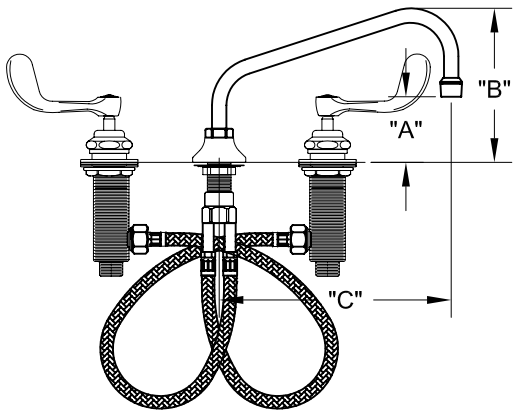

WIDESPREAD FAUCET W/ LEVER HANDLES

WIDESPREAD W/ WRIST HANDLES

ROUGH-IN:

PRODUCT NAME: STAINLESS STEEL WIDESPREAD FAUCET

MODEL:

- 59137 W/ 6" SWING SPOUT W/ LEVER HANDLES
- 59145 W/ 8" SWING SPOUT W/ LEVER HANDLES
- 59153 W/ 10" SWING SPOUT W/ LEVER HANDLES
- 59161 W/ 12" SWING SPOUT W/ LEVER HANDLES
- 59188 W/ 14" SWING SPOUT W/ LEVER HANDLES
- 59196 W/ 16" SWING SPOUT W/ LEVER HANDLES
- 59323 W/ 6" SWING SPOUT W/ WRIST HANDLES
- 59331 W/ 8" SWING SPOUT W/ WRIST HANDLES
- 59358 W/ 10" SWING SPOUT W/ WRIST HANDLES
- 59366 W/ 12" SWING SPOUT W/ WRIST HANDLES
- 59374 W/ 14" SWING SPOUT W/ WRIST HANDLES
- 59382 W/ 16" SWING SPOUT W/ WRIST HANDLES

FEATURES

- CONTROL VALVE
- \* WIDESPREAD DECK
  - \* STAINLESS STEEL CONSTRUCTION
  - \* SWIVELLING SEAT DISKS
  - \* HOT SIDE STEM - RIGHT HAND
  - \* COLD SIDE STEM - LEFT HAND
  - \* LEVER HANDLES OR WRIST HANDLES
  - \* SWING SPOUT

SYSTEM LIMITS

- \* TEMP: 40°F MIN. TO 140°F MAX.
- \* PRESSURE 200 PSI MAX. STATIC
- \* 2.20 GPM @ 60 PSI

SHIPPING WEIGHT

\* 5.0 LBS

\* NSF 61-9 APPROVED & LISTED

[www.truesdail.com](http://www.truesdail.com)

MODELS	DIM "A"	DIM "B"	DIM "C"
59137 59323	1-3/4" [44.45mm]	5-3/8" [136.53mm]	6" [152mm]
59145 59331	2" [50.8mm]	5-7/8" [149.23mm]	8" [204mm]
59153 59358	2-5/8" [66.68mm]	6-3/8" [161.93mm]	10" [254mm]
59161 59366	3-1/4" [82.55mm]	6-13/16" [173.0mm]	12" [305mm]
59188 59374	3-15/16" [100mm]	7-3/4" [196.85mm]	14" [356mm]
59196 59382	4-5/8" [117.48mm]	8-3/8" [212.73mm]	16" [406mm]