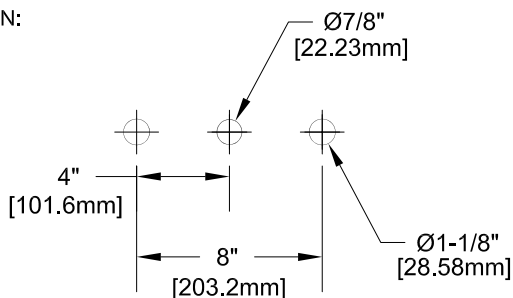

WIDESPREAD FAUCET W/ LEVER HANDLES

WIDESPREAD W/ WRIST HANDLES

ROUGH-IN:

PRODUCT NAME:

STAINLESS STEEL WIDESPREAD FAUCET
WITH SWIVEL / RIGID GOOSENECK SPOUT

MODEL:

- 59277 W/ 6" SWIVEL/RIGID GOOSENECK SPOUT
W/ LEVER HANDLES
- 59285 W/ 12" SWIVEL/RIGID GOOSENECK SPOUT
W/ LEVER HANDLES
- 59455 W/ 6" SWIVEL/RIGID GOOSENECK SPOUT
W/ WRIST HANDLES
- 59463 W/ 12" SWIVEL/RIGID GOOSENECK SPOUT
W/ WRIST HANDLES

FEATURES

CONTROL VALVE

- * WIDESPREAD DECK
- * STAINLESS STEEL CONSTRUCTION
- * SWIVELLING SEAT DISKS
- * HOT SIDE STEM - RIGHT HAND
- * COLD SIDE STEM - LEFT HAND
- * LEVER HANDLES OR WRIST HANDLES
- * GOOSENECK SPOUT

SYSTEM LIMITS

- * TEMP: 40°F MIN. TO 140°F MAX.
- * 2.20 GPM @ 60 PSI

SHIPPING WEIGHT

- * 3.5 LBS

* NSF 61-9 APPROVED & LISTED

www.truesdail.com

MODELS	DIM "A"	DIM "B"	DIM "C"
59277	4"	7-9/16"	3-1/2"
59455	[101.6mm]	[192.09mm]	[88.90mm]
59285	7-3/4"	11-3/4"	5-1/2"
59463	[196.85mm]	[298.45mm]	[139.7mm]