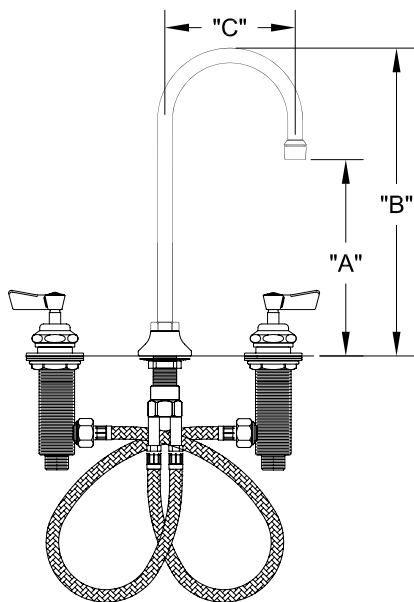

WIDESPREAD FAUCET W/ LEVER HANDLES

WIDESPREAD W/ WRIST HANDLES

ROUGH-IN:

PRODUCT NAME:

STAINLESS STEEL WIDESPREAD FAUCET
WITH SWIVEL / RIGID GOOSENECK SPOUT

MODEL:

- 59277 W/ 6" SWIVEL/RIGID GOOSENECK SPOUT
W/ LEVER HANDLES
- 59285 W/ 12" SWIVEL/RIGID GOOSENECK SPOUT
W/ LEVER HANDLES
- 59455 W/ 6" SWIVEL/RIGID GOOSENECK SPOUT
W/ WRIST HANDLES
- 59463 W/ 12" SWIVEL/RIGID GOOSENECK SPOUT
W/ WRIST HANDLES

FEATURES

CONTROL VALVE

- * WIDESPREAD DECK
- * STAINLESS STEEL CONSTRUCTION
- * SWIVELLING SEAT DISKS
- * HOT SIDE STEM - RIGHT HAND
- * COLD SIDE STEM - LEFT HAND
- * LEVER HANDLES OR WRIST HANDLES
- * GOOSENECK SPOUT

SYSTEM LIMITS

- * TEMP: 40°F MIN. TO 140°F MAX.
- * 2.20 GPM @ 60 PSI

SHIPPING WEIGHT

- * 3.5 LBS

* NSF 61-9 APPROVED & LISTED

www.truesdail.com

MODELS	DIM "A"	DIM "B"	DIM "C"
59277	4"	7-9/16"	3-1/2"
59455	[101.6mm]	[192.09mm]	[88.90mm]
59285	7-3/4"	11-3/4"	5-1/2"
59463	[196.85mm]	[298.45mm]	[139.7mm]