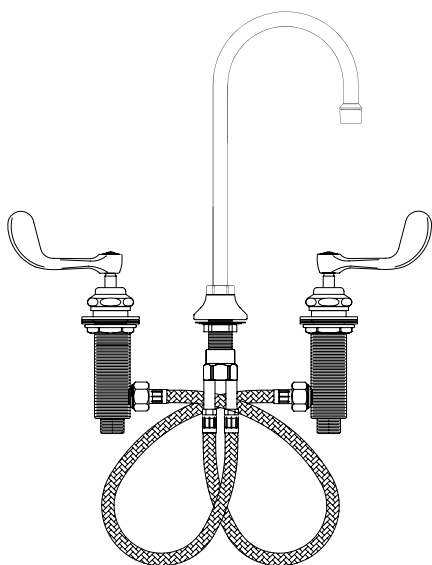

WIDESPREAD FAUCET W/ LEVER HANDLES

WIDESPREAD W/ WRIST HANDLES

ROUGH-IN:

PRODUCT NAME:

STAINLESS STEEL WIDESPREAD FAUCET
WITH SWIVEL / RIGID GOOSENECK SPOUT

MODEL:

- 59277 W/ 6" SWIVEL/RIGID GOOSENECK SPOUT
W/ LEVER HANDLES
- 59285 W/ 12" SWIVEL/RIGID GOOSENECK SPOUT
W/ LEVER HANDLES
- 59455 W/ 6" SWIVEL/RIGID GOOSENECK SPOUT
W/ WRIST HANDLES
- 59463 W/ 12" SWIVEL/RIGID GOOSENECK SPOUT
W/ WRIST HANDLES

FEATURES

CONTROL VALVE

- * WIDESPREAD DECK
- * STAINLESS STEEL CONSTRUCTION
- * SWIVELLING SEAT DISKS
- * HOT SIDE STEM - RIGHT HAND
- * COLD SIDE STEM - LEFT HAND
- * LEVER HANDLES OR WRIST HANDLES
- * GOOSENECK SPOUT

SYSTEM LIMITS

- * TEMP: 40°F MIN. TO 140°F MAX.
- * 2.20 GPM @ 60 PSI

SHIPPING WEIGHT

- * 3.5 LBS

* NSF 61-9 APPROVED & LISTED

www.truesdail.com

MODELS	DIM "A"	DIM "B"	DIM "C"
59277	4"	7-9/16"	3-1/2"
59455	[101.6mm]	[192.09mm]	[88.90mm]
59285	7-3/4"	11-3/4"	5-1/2"
59463	[196.85mm]	[298.45mm]	[139.7mm]