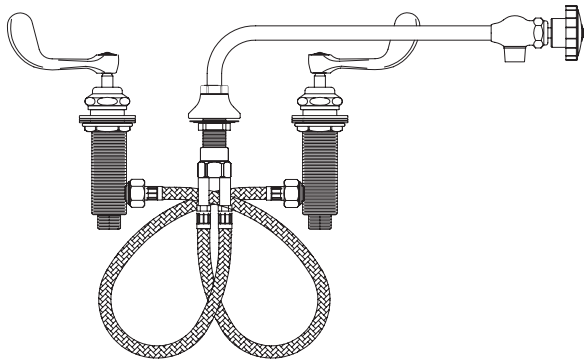

WIDESPREAD FAUCET W/ LEVER HANDLES

WIDESPREAD W/ WRIST HANDLES

ROUGH-IN:

PRODUCT NAME:

STAINLESS STEEL WIDESPREAD FAUCET  
WITH 12" CONTROL SWING SPOUT

MODEL:

- 59293 W/ 12" CONTROL SWING SPOUT W/ LEVER HANDLES
- 59471 W/ 12" CONTROL SWING SPOUT W/ WRIST HANDLES

FEATURES

CONTROL VALVE

- \* WIDESPREAD DECK
- \* STAINLESS STEEL CONSTRUCTION
- \* SWIVELLING SEAT DISKS
- \* HOT SIDE STEM - RIGHT HAND
- \* COLD SIDE STEM - LEFT HAND
- \* LEVER HANDLES OR WRIST HANDLES
- \* CONTROL SWING SPOUT

SYSTEM LIMITS

- \* TEMP: 40°F MIN. TO 140°F MAX.
- \* 5 GPM @ 60 PSI

SHIPPING WEIGHT

- \* 6.0 LBS

\* NSF 61-9 APPROVED & LISTED

[www.truesdail.com](http://www.truesdail.com)

ANSI/A112.18.1-2005

**FISHER**