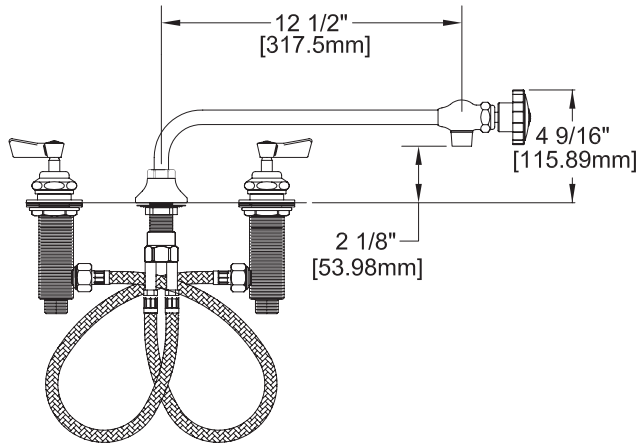

WIDESPREAD FAUCET W/ LEVER HANDLES

WIDESPREAD W/ WRIST HANDLES

ROUGH-IN:

PRODUCT NAME:

STAINLESS STEEL WIDESPREAD FAUCET  
WITH 12" CONTROL SWING SPOUT

MODEL:

- 59293 W/ 12" CONTROL SWING SPOUT W/ LEVER HANDLES
- 59471 W/ 12" CONTROL SWING SPOUT W/ WRIST HANDLES

FEATURES

CONTROL VALVE

- \* WIDESPREAD DECK
- \* STAINLESS STEEL CONSTRUCTION
- \* SWIVELLING SEAT DISKS
- \* HOT SIDE STEM - RIGHT HAND
- \* COLD SIDE STEM - LEFT HAND
- \* LEVER HANDLES OR WRIST HANDLES
- \* CONTROL SWING SPOUT

SYSTEM LIMITS

- \* TEMP: 40°F MIN. TO 140°F MAX.
- \* 5 GPM @ 60 PSI

SHIPPING WEIGHT

- \* 6.0 LBS

\* NSF 61-9 APPROVED & LISTED

[www.truesdail.com](http://www.truesdail.com)

ANSI/A112.18.1-2005

**FISHER**