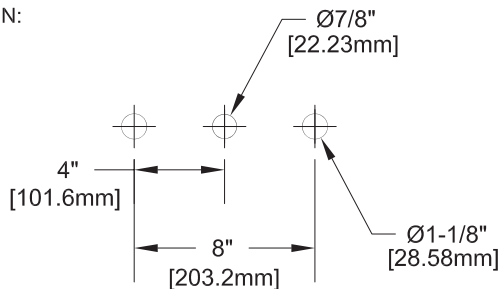

WIDESPREAD FAUCET W/ LEVER HANDLES

WIDESPREAD W/ WRIST HANDLES

ROUGH-IN:

PRODUCT NAME:

STAINLESS STEEL WIDESPREAD FAUCET  
WITH 12" CONTROL SWING SPOUT

MODEL:

- 59293 W/ 12" CONTROL SWING SPOUT W/ LEVER HANDLES
- 59471 W/ 12" CONTROL SWING SPOUT W/ WRIST HANDLES

FEATURES

CONTROL VALVE

- \* WIDESPREAD DECK
- \* STAINLESS STEEL CONSTRUCTION
- \* SWIVELLING SEAT DISKS
- \* HOT SIDE STEM - RIGHT HAND
- \* COLD SIDE STEM - LEFT HAND
- \* LEVER HANDLES OR WRIST HANDLES
- \* CONTROL SWING SPOUT

SYSTEM LIMITS

- \* TEMP: 40°F MIN. TO 140°F MAX.
- \* 5 GPM @ 60 PSI

SHIPPING WEIGHT

- \* 6.0 LBS

\* NSF 61-9 APPROVED & LISTED

[www.truesdail.com](http://www.truesdail.com)

ANSI/A112.18.1-2005

**FISHER**