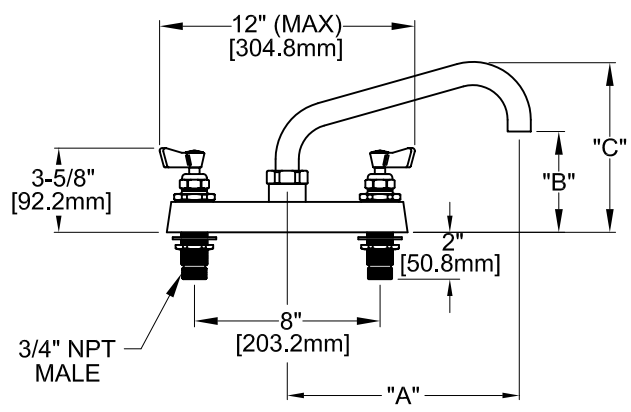

PRODUCT NAME: **STAINLESS STEEL  
8" C/C DECK MOUNT 3/4" FAUCET**

MODEL:  
 60143 10" SWING SPOUT W/ LEVER HANDLES  
 60313 10" SWING SPOUT W/ WRIST HANDLES

FEATURES:  
 \* 8" DECK MOUNT FAUCET  
 \* SWIVELING SEAT DISKS  
 \* HOT SIDE STEM - RIGHT HAND  
 \* COLD SIDE STEM - LEFT HAND  
 \* STAINLESS STEEL SEATS  
 \* STAINLESS STEEL SEAT SCREWS  
 \* STAINLESS STEEL HANDLE SCREWS

SYSTEM LIMITS  
 \* TEMP: 40°F MIN. TO 140°F MAX.  
 \* PRESSURE 200 PSI MAX. STATIC  
 \* 37 GPM AT 80 PSI

SHIPPING WEIGHT  
 \* 8.25 LBS

\* NSF 61-9 APPROVED & LISTED  
[www.truesdail.com](http://www.truesdail.com)

MODEL	DIM "A"	DIM "B"	DIM "C"
60143	10" [254.0mm]	4-1/4" [108.0mm]	7-3/8" [187.3mm]
60313	10" [254.0mm]	4-1/4" [108.0mm]	7-3/8" [187.3mm]

ROUGH-IN: