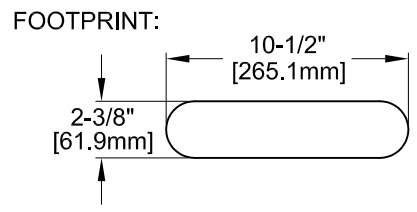

PRODUCT NAME: **STAINLESS STEEL  
8" C/C DECK MOUNT 3/4" FAUCET**

MODEL:  
 60143 10" SWING SPOUT W/ LEVER HANDLES  
 60313 10" SWING SPOUT W/ WRIST HANDLES

FEATURES:  
 \* 8" DECK MOUNT FAUCET  
 \* SWIVELING SEAT DISKS  
 \* HOT SIDE STEM - RIGHT HAND  
 \* COLD SIDE STEM - LEFT HAND  
 \* STAINLESS STEEL SEATS  
 \* STAINLESS STEEL SEAT SCREWS  
 \* STAINLESS STEEL HANDLE SCREWS

SYSTEM LIMITS  
 \* TEMP: 40°F MIN. TO 140°F MAX.  
 \* PRESSURE 200 PSI MAX. STATIC  
 \* 37 GPM AT 80 PSI

SHIPPING WEIGHT  
 \* 8.25 LBS

\* NSF 61-9 APPROVED & LISTED  
[www.truesdail.com](http://www.truesdail.com)

MODEL	DIM "A"	DIM "B"	DIM "C"
60143	10" [254.0mm]	4-1/4" [108.0mm]	7-3/8" [187.3mm]
60313	10" [254.0mm]	4-1/4" [108.0mm]	7-3/8" [187.3mm]

ROUGH-IN: