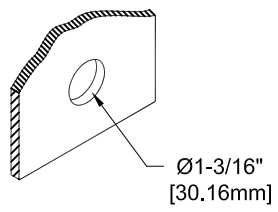

PRODUCT NAME: STAINLESS STEEL
SINGLE WALL FAUCET W/ DJ, NIPPLE & ELBOW

MODEL:
☐ 60224 10" CONTROL SPOUT W/ CROSS HANDLE
☐ 60399 10" CONTROL SPOUT W/ WRIST HANDLE

FEATURES:
* SINGLE WALL
* SWIVELLING SEAT DISKS
* STEM - RIGHT HAND
* STAINLESS STEEL SEATS
* STAINLESS STEEL SEAT SCREWS
* STAINLESS STEEL HANDLE SCREWS
* HOT & COLD INDEX BUTTONS
* SHUT-OFF SPOUT

RECOMMENDED SETTINGS
* 110°F AT 80 PSI

SYSTEM LIMITS
* TEMP: 40°F MIN. TO 140°F MAX.
* PRESSURE 200 PSI MAX. STATIC
* 29 GPM @ 80 PSI

SHIPPING WEIGHT
* 6.75 LBS

* NSF 61-9 APPROVED & LISTED
www.truesdail.com

ROUGH-IN:

ANSI/A112.18.1-2005

FISHER
FISHER MANUFACTURING COMPANY
TOLL FREE: 800-421-6162 - FAX: 800-832-8238
information@fisher-mfg.com - www.fisher-mfg.com