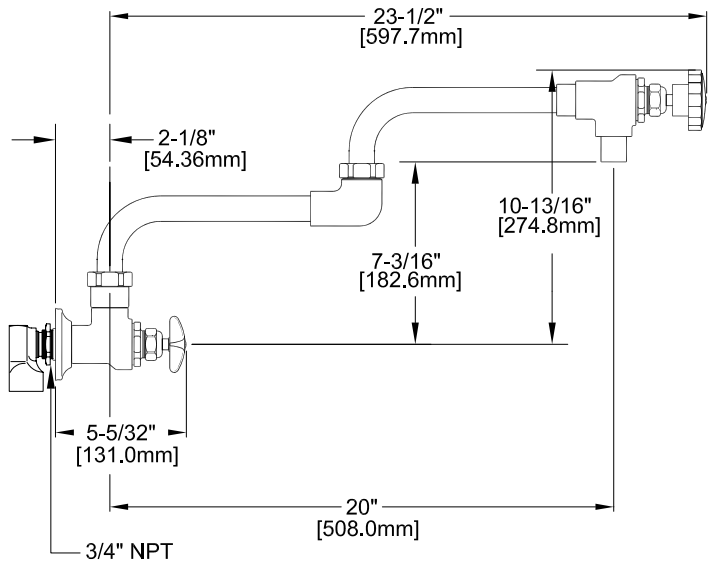

PRODUCT NAME: STAINLESS STEEL  
SINGLE WALL FAUCET W/ DJ, NIPPLE & ELBOW

MODEL:  
 60224 10" CONTROL SPOUT W/ CROSS HANDLE  
 60399 10" CONTROL SPOUT W/ WRIST HANDLE

FEATURES:  
 \* SINGLE WALL  
 \* SWIVELLING SEAT DISKS  
 \* STEM - RIGHT HAND  
 \* STAINLESS STEEL SEATS  
 \* STAINLESS STEEL SEAT SCREWS  
 \* STAINLESS STEEL HANDLE SCREWS  
 \* HOT & COLD INDEX BUTTONS  
 \* SHUT-OFF SPOUT

RECOMMENDED SETTINGS  
 \* 110°F AT 80 PSI

SYSTEM LIMITS  
 \* TEMP: 40°F MIN. TO 140°F MAX.  
 \* PRESSURE 200 PSI MAX. STATIC  
 \* 29 GPM @ 80 PSI

SHIPPING WEIGHT  
 \* 6.75 LBS

\* NSF 61-9 APPROVED & LISTED  
[www.truesdail.com](http://www.truesdail.com)