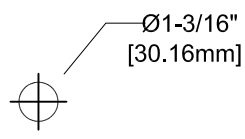

PRODUCT NAME: STAINLESS STEEL SINGLE DECK FAUCET W/ DJ

1. MODEL:
2. ☐ 60232 10" SWING SPOUT W/ LEVER HANDLES
   - ☐ 60402 10" SWING SPOUT W/ WRIST HANDLES

1. FEATURES
2. CONTROL VALVE
   - SINGLE DECK
   - STEM - LEFT HAND
   - HOT AND COLD INDEX BUTTONS
   - SWIVELLING SEAT DISK
   - STAINLESS STEEL SEAT
   - STAINLESS STEEL SEAT SCREW
   - STAINLESS STEEL HANDLE SCREW

1. RECOMMENDED SETTINGS
2. 110°F AT 80 PSI

1. SYSTEM LIMITS
2. TEMP: 40°F MIN. TO 140°F MAX.
   - PRESSURE: 200 PSI MAX. STATIC
   - 29 GPM @ 80 PSI

1. SHIPPING WEIGHT
- 7.0 LBS

* NSF 61-9 APPROVED & LISTED
www.truesdail.com

ROUGH-IN:

ANSI/A112.18.1-2005

FISHER
FISHER MANUFACTURING COMPANY
TOLL FREE: 800-421-6162 - FAX: 800-832-8238
information@fisher-mfg.com - www.fisher-mfg.com