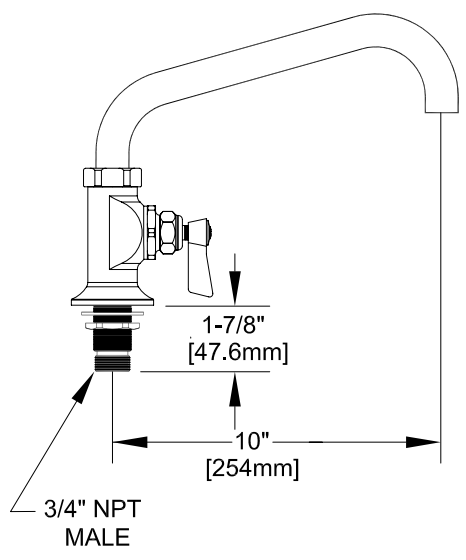

PRODUCT NAME: STAINLESS STEEL SINGLE DECK FAUCET W/ DJ

- MODEL:
- 60232 10" SWING SPOUT W/ LEVER HANDLES
 - 60402 10" SWING SPOUT W/ WRIST HANDLES

- FEATURES
- CONTROL VALVE
 - * SINGLE DECK
 - * STEM - LEFT HAND
 - * HOT AND COLD INDEX BUTTONS
 - * SWIVELLING SEAT DISK
 - * STAINLESS STEEL SEAT
 - * STAINLESS STEEL SEAT SCREW
 - * STAINLESS STEEL HANDLE SCREW

- RECOMMENDED SETTINGS
- * 110°F AT 80 PSI

- SYSTEM LIMITS
- * TEMP: 40°F MIN. TO 140°F MAX.
 - * PRESSURE: 200 PSI MAX. STATIC
 - * 29 GPM @ 80 PSI

- SHIPPING WEIGHT
- * 7.0 LBS

* NSF 61-9 APPROVED & LISTED
www.truesdail.com