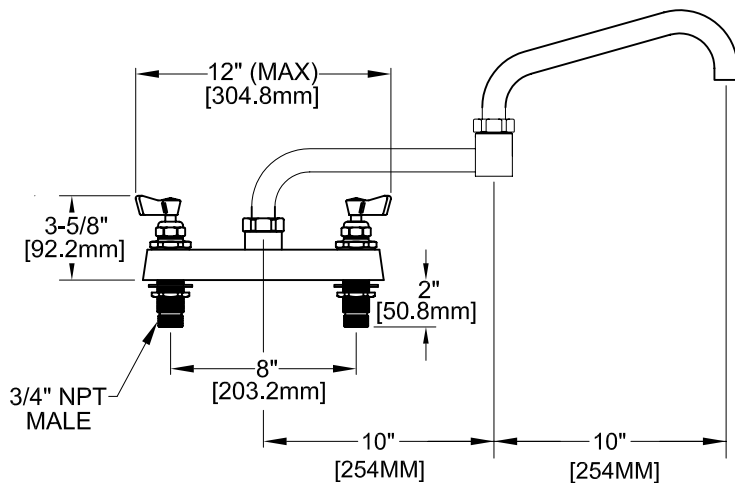

PRODUCT NAME: STAINLESS STEEL
8" C/C DECK MOUNT 3/4" FAUCET

MODEL:
 60151 10" SWING SPOUT W/ LEVER HANDLES
 60321 10" SWING SPOUT W/ WRIST HANDLES

FEATURES:
 * 8" DECK MOUNT FAUCET
 * SWIVELING SEAT DISKS
 * HOT SIDE STEM - RIGHT HAND
 * COLD SIDE STEM - LEFT HAND
 * STAINLESS STEEL SEATS
 * STAINLESS STEEL SEAT SCREWS
 * STAINLESS STEEL HANDLE SCREWS

SYSTEM LIMITS
 * TEMP: 40°F MIN. TO 140°F MAX.
 * PRESSURE 200 PSI MAX. STATIC
 * 37 GPM AT 80 PSI

SHIPPING WEIGHT
 * 8.25 LBS

* NSF 61-9 APPROVED & LISTED
www.truesdail.com

FOOTPRINT:

ROUGH-IN: