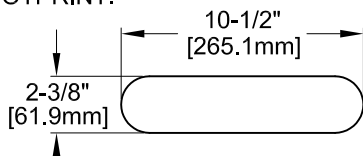

PRODUCT NAME: STAINLESS STEEL
8" C/C DECK MOUNT 3/4" FAUCET

MODEL:
 60151 10" SWING SPOUT W/ LEVER HANDLES
 60321 10" SWING SPOUT W/ WRIST HANDLES

FEATURES:
 * 8" DECK MOUNT FAUCET
 * SWIVELING SEAT DISKS
 * HOT SIDE STEM - RIGHT HAND
 * COLD SIDE STEM - LEFT HAND
 * STAINLESS STEEL SEATS
 * STAINLESS STEEL SEAT SCREWS
 * STAINLESS STEEL HANDLE SCREWS

SYSTEM LIMITS
 * TEMP: 40°F MIN. TO 140°F MAX.
 * PRESSURE 200 PSI MAX. STATIC
 * 37 GPM AT 80 PSI

SHIPPING WEIGHT
 * 8.25 LBS

* NSF 61-9 APPROVED & LISTED
www.truesdail.com

FOOTPRINT:

ROUGH-IN: