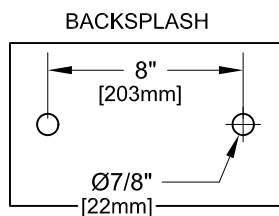

8" C/C BACKSPLASH FAUCET W/ LEVER HANDLES

8" C/C BACKSPLASH FAUCET W/ WRIST HANDLES

8" C/C BACKSPLASH FAUCET

ROUGH-IN:

PRODUCT NAME: STAINLESS STEEL
8" C/C BACKSPLASH FAUCET WITH
EZ INSTALL ADAPTERS

MODEL:

- 61204 W/ 6" SWING SPOUT W/ LEVER HANDLES
- 61077 W/ 8" SWING SPOUT W/ LEVER HANDLES
- 60933 W/ 10" SWING SPOUT W/ LEVER HANDLES
- 60801 W/ 12" SWING SPOUT W/ LEVER HANDLES
- 60674 W/ 14" SWING SPOUT W/ LEVER HANDLES
- 60542 W/ 16" SWING SPOUT W/ LEVER HANDLES
- 61212 W/ 6" SWING SPOUT W/ WRIST HANDLES
- 61085 W/ 8" SWING SPOUT W/ WRIST HANDLES
- 60941 W/ 10" SWING SPOUT W/ WRIST HANDLES
- 60828 W/ 12" SWING SPOUT W/ WRIST HANDLES
- 60682 W/ 14" SWING SPOUT W/ WRIST HANDLES
- 60550 W/ 16" SWING SPOUT W/ WRIST HANDLES

FEATURES

CONTROL VALVE

- * 8" C/C BACKSPLASH MOUNT
- * CONCENTRICS
- * STAINLESS STEEL CONSTRUCTION
- * SWIVELLING SEAT DISKS
- * HOT SIDE STEM - RIGHT HAND
- * COLD SIDE STEM - LEFT HAND
- * LEVER HANDLES OR WRIST HANDLES
- * EZ INSTALL ADAPTERS - T&S, CHI, KROWNE
- * SWING SPOUT

SYSTEM LIMITS

- * TEMP: 40°F MIN. TO 140°F MAX.

SHIPPING WEIGHT

- * 5.0 LBS

* NSF 61-9 APPROVED & LISTED

www.truesdail.com

MODELS	DIM "A"	DIM "B"	DIM "C"
61204 61212	2-1/4" [57mm]	5-7/8" [149mm]	6" [152mm]
61077 61085	2-1/2" [64mm]	6-3/8" [162mm]	8" [204mm]
60933 60941	3-1/8" [79mm]	6-7/8" [175mm]	10" [254mm]
60801 60828	3-3/4" [95mm]	7-3/8" [187mm]	12" [305mm]
60674 60682	4-3/8" [111mm]	8-1/4" [210mm]	14" [356mm]
60542 60550	5" [127mm]	8-7/8" [225mm]	16" [406mm]