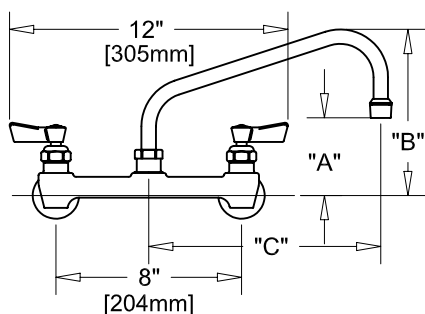

8" C/C BACKSPLASH FAUCET W/ LEVER HANDLES

8" C/C BACKSPLASH FAUCET W/ WRIST HANDLES

8" C/C BACKSPLASH FAUCET

ROUGH-IN:

PRODUCT NAME: STAINLESS STEEL
8" C/C BACKSPLASH FAUCET WITH
EZ INSTALL ADAPTERS

MODEL:

- 61204 W/ 6" SWING SPOUT W/ LEVER HANDLES
- 61077 W/ 8" SWING SPOUT W/ LEVER HANDLES
- 60933 W/ 10" SWING SPOUT W/ LEVER HANDLES
- 60801 W/ 12" SWING SPOUT W/ LEVER HANDLES
- 60674 W/ 14" SWING SPOUT W/ LEVER HANDLES
- 60542 W/ 16" SWING SPOUT W/ LEVER HANDLES
- 61212 W/ 6" SWING SPOUT W/ WRIST HANDLES
- 61085 W/ 8" SWING SPOUT W/ WRIST HANDLES
- 60941 W/ 10" SWING SPOUT W/ WRIST HANDLES
- 60828 W/ 12" SWING SPOUT W/ WRIST HANDLES
- 60682 W/ 14" SWING SPOUT W/ WRIST HANDLES
- 60550 W/ 16" SWING SPOUT W/ WRIST HANDLES

FEATURES

CONTROL VALVE

- * 8" C/C BACKSPLASH MOUNT
- * CONCENTRICS
- * STAINLESS STEEL CONSTRUCTION
- * SWIVELLING SEAT DISKS
- * HOT SIDE STEM - RIGHT HAND
- * COLD SIDE STEM - LEFT HAND
- * LEVER HANDLES OR WRIST HANDLES
- * EZ INSTALL ADAPTERS - T&S, CHI, KROWNE
- * SWING SPOUT

SYSTEM LIMITS

- * TEMP: 40°F MIN. TO 140°F MAX.

SHIPPING WEIGHT

- * 5.0 LBS

* NSF 61-9 APPROVED & LISTED

www.truesdail.com

MODELS	DIM "A"	DIM "B"	DIM "C"
61204 61212	2-1/4" [57mm]	5-7/8" [149mm]	6" [152mm]
61077 61085	2-1/2" [64mm]	6-3/8" [162mm]	8" [204mm]
60933 60941	3-1/8" [79mm]	6-7/8" [175mm]	10" [254mm]
60801 60828	3-3/4" [95mm]	7-3/8" [187mm]	12" [305mm]
60674 60682	4-3/8" [111mm]	8-1/4" [210mm]	14" [356mm]
60542 60550	5" [127mm]	8-7/8" [225mm]	16" [406mm]