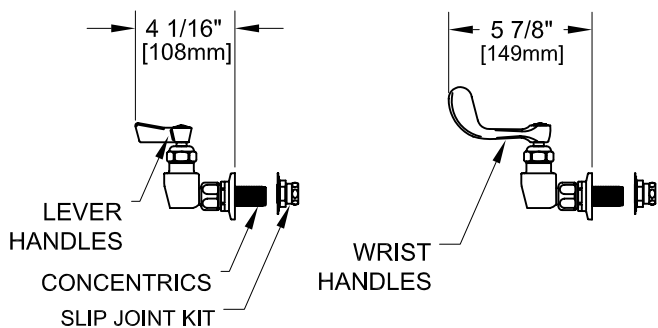

8" C/C BACKSPLASH FAUCET W/ LEVER HANDLES

8" C/C BACKSPLASH FAUCET W/ WRIST HANDLES

8" C/C BACKSPLASH FAUCET

ROUGH-IN:

PRODUCT NAME: STAINLESS STEEL
8" C/C BACKSPLASH FAUCET WITH
EZ INSTALL ADAPTERS

MODEL:

- 61204 W/ 6" SWING SPOUT W/ LEVER HANDLES
- 61077 W/ 8" SWING SPOUT W/ LEVER HANDLES
- 60933 W/ 10" SWING SPOUT W/ LEVER HANDLES
- 60801 W/ 12" SWING SPOUT W/ LEVER HANDLES
- 60674 W/ 14" SWING SPOUT W/ LEVER HANDLES
- 60542 W/ 16" SWING SPOUT W/ LEVER HANDLES
- 61212 W/ 6" SWING SPOUT W/ WRIST HANDLES
- 61085 W/ 8" SWING SPOUT W/ WRIST HANDLES
- 60941 W/ 10" SWING SPOUT W/ WRIST HANDLES
- 60828 W/ 12" SWING SPOUT W/ WRIST HANDLES
- 60682 W/ 14" SWING SPOUT W/ WRIST HANDLES
- 60550 W/ 16" SWING SPOUT W/ WRIST HANDLES

FEATURES

CONTROL VALVE

- * 8" C/C BACKSPLASH MOUNT
- * CONCENTRICS
- * STAINLESS STEEL CONSTRUCTION
- * SWIVELLING SEAT DISKS
- * HOT SIDE STEM - RIGHT HAND
- * COLD SIDE STEM - LEFT HAND
- * LEVER HANDLES OR WRIST HANDLES
- * EZ INSTALL ADAPTERS - T&S, CHI, KROWNE
- * SWING SPOUT

SYSTEM LIMITS

- * TEMP: 40°F MIN. TO 140°F MAX.

SHIPPING WEIGHT

- * 5.0 LBS

* NSF 61-9 APPROVED & LISTED

www.truesdail.com

MODELS	DIM "A"	DIM "B"	DIM "C"
61204 61212	2-1/4" [57mm]	5-7/8" [149mm]	6" [152mm]
61077 61085	2-1/2" [64mm]	6-3/8" [162mm]	8" [204mm]
60933 60941	3-1/8" [79mm]	6-7/8" [175mm]	10" [254mm]
60801 60828	3-3/4" [95mm]	7-3/8" [187mm]	12" [305mm]
60674 60682	4-3/8" [111mm]	8-1/4" [210mm]	14" [356mm]
60542 60550	5" [127mm]	8-7/8" [225mm]	16" [406mm]