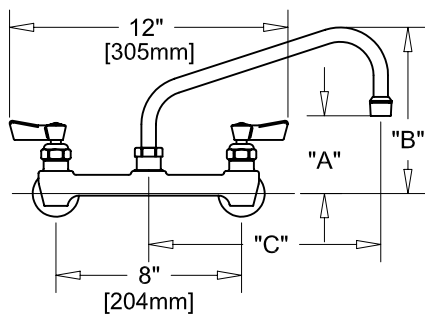

8" C/C BACKSPLASH FAUCET W/ LEVER HANDLES

8" C/C BACKSPLASH FAUCET W/ WRIST HANDLES

8" C/C BACKSPLASH FAUCET

ROUGH-IN:

PRODUCT NAME: STAINLESS STEEL  
8" C/C BACKSPLASH FAUCET

MODEL:

- 61182 W/ 6" SWING SPOUT W/ LEVER HANDLES
- 61050 W/ 8" SWING SPOUT W/ LEVER HANDLES
- 60917 W/ 10" SWING SPOUT W/ LEVER HANDLES
- 60771 W/ 12" SWING SPOUT W/ LEVER HANDLES
- 60658 W/ 14" SWING SPOUT W/ LEVER HANDLES
- 60526 W/ 16" SWING SPOUT W/ LEVER HANDLES
- 61190 W/ 6" SWING SPOUT W/ WRIST HANDLES
- 61069 W/ 8" SWING SPOUT W/ WRIST HANDLES
- 60925 W/ 10" SWING SPOUT W/ WRIST HANDLES
- 60798 W/ 12" SWING SPOUT W/ WRIST HANDLES
- 60666 W/ 14" SWING SPOUT W/ WRIST HANDLES
- 60534 W/ 16" SWING SPOUT W/ WRIST HANDLES

FEATURES

CONTROL VALVE

- \* 8" C/C BACKSPLASH MOUNT
- \* CONCENTRICS
- \* STAINLESS STEEL CONSTRUCTION
- \* SWIVELLING SEAT DISKS
- \* HOT SIDE STEM - RIGHT HAND
- \* COLD SIDE STEM - LEFT HAND
- \* LEVER HANDLES OR WRIST HANDLES
- \* 1/2" CLOSE ELBOWS
- \* EZ INSTALL ADAPTERS - T&S, CHI, KROWNE
- \* SWING SPOUT

SYSTEM LIMITS

- \* TEMP: 40°F MIN. TO 140°F MAX.

SHIPPING WEIGHT

- \* 5.0 LBS

\* NSF 61-9 APPROVED & LISTED

[www.truesdail.com](http://www.truesdail.com)

MODELS	DIM "A"	DIM "B"	DIM "C"
61182 61190	2-1/4" [57mm]	5-7/8" [149mm]	6" [152mm]
61050 61069	2-1/2" [64mm]	6-3/8" [162mm]	8" [204mm]
60917 60925	3-1/8" [79mm]	6-7/8" [175mm]	10" [254mm]
60771 60798	3-3/4" [95mm]	7-3/8" [187mm]	12" [305mm]
60658 60666	4-3/8" [111mm]	8-1/4" [210mm]	14" [356mm]
60526 60534	5" [127mm]	8-7/8" [225mm]	16" [406mm]