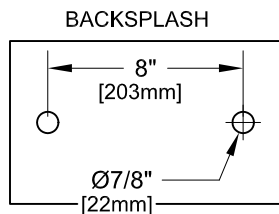

8" C/C BACKSPLASH FAUCET W/ LEVER HANDLES

8" C/C BACKSPLASH FAUCET W/ WRIST HANDLES

8" C/C BACKSPLASH FAUCET

ROUGH-IN:

PRODUCT NAME: STAINLESS STEEL  
8" C/C BACKSPLASH FAUCET

MODEL:

- 61182 W/ 6" SWING SPOUT W/ LEVER HANDLES
- 61050 W/ 8" SWING SPOUT W/ LEVER HANDLES
- 60917 W/ 10" SWING SPOUT W/ LEVER HANDLES
- 60771 W/ 12" SWING SPOUT W/ LEVER HANDLES
- 60658 W/ 14" SWING SPOUT W/ LEVER HANDLES
- 60526 W/ 16" SWING SPOUT W/ LEVER HANDLES
- 61190 W/ 6" SWING SPOUT W/ WRIST HANDLES
- 61069 W/ 8" SWING SPOUT W/ WRIST HANDLES
- 60925 W/ 10" SWING SPOUT W/ WRIST HANDLES
- 60798 W/ 12" SWING SPOUT W/ WRIST HANDLES
- 60666 W/ 14" SWING SPOUT W/ WRIST HANDLES
- 60534 W/ 16" SWING SPOUT W/ WRIST HANDLES

FEATURES

CONTROL VALVE

- \* 8" C/C BACKSPLASH MOUNT
- \* CONCENTRICS
- \* STAINLESS STEEL CONSTRUCTION
- \* SWIVELLING SEAT DISKS
- \* HOT SIDE STEM - RIGHT HAND
- \* COLD SIDE STEM - LEFT HAND
- \* LEVER HANDLES OR WRIST HANDLES
- \* 1/2" CLOSE ELBOWS
- \* EZ INSTALL ADAPTERS - T&S, CHI, KROWNE
- \* SWING SPOUT

SYSTEM LIMITS

- \* TEMP: 40°F MIN. TO 140°F MAX.

SHIPPING WEIGHT

- \* 5.0 LBS

\* NSF 61-9 APPROVED & LISTED

[www.truesdail.com](http://www.truesdail.com)

MODELS	DIM "A"	DIM "B"	DIM "C"
61182 61190	2-1/4" [57mm]	5-7/8" [149mm]	6" [152mm]
61050 61069	2-1/2" [64mm]	6-3/8" [162mm]	8" [204mm]
60917 60925	3-1/8" [79mm]	6-7/8" [175mm]	10" [254mm]
60771 60798	3-3/4" [95mm]	7-3/8" [187mm]	12" [305mm]
60658 60666	4-3/8" [111mm]	8-1/4" [210mm]	14" [356mm]
60526 60534	5" [127mm]	8-7/8" [225mm]	16" [406mm]