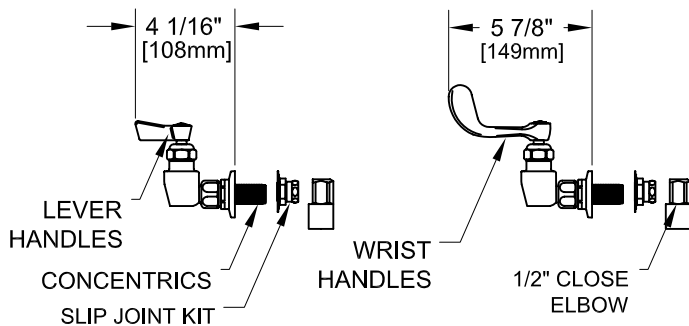

8" C/C BACKSPLASH FAUCET W/ LEVER HANDLES

8" C/C BACKSPLASH FAUCET W/ WRIST HANDLES

8" C/C BACKSPLASH FAUCET

ROUGH-IN:

PRODUCT NAME: STAINLESS STEEL  
8" C/C BACKSPLASH FAUCET

MODEL:

- 61182 W/ 6" SWING SPOUT W/ LEVER HANDLES
- 61050 W/ 8" SWING SPOUT W/ LEVER HANDLES
- 60917 W/ 10" SWING SPOUT W/ LEVER HANDLES
- 60771 W/ 12" SWING SPOUT W/ LEVER HANDLES
- 60658 W/ 14" SWING SPOUT W/ LEVER HANDLES
- 60526 W/ 16" SWING SPOUT W/ LEVER HANDLES
- 61190 W/ 6" SWING SPOUT W/ WRIST HANDLES
- 61069 W/ 8" SWING SPOUT W/ WRIST HANDLES
- 60925 W/ 10" SWING SPOUT W/ WRIST HANDLES
- 60798 W/ 12" SWING SPOUT W/ WRIST HANDLES
- 60666 W/ 14" SWING SPOUT W/ WRIST HANDLES
- 60534 W/ 16" SWING SPOUT W/ WRIST HANDLES

FEATURES

CONTROL VALVE

- \* 8" C/C BACKSPLASH MOUNT
- \* CONCENTRICS
- \* STAINLESS STEEL CONSTRUCTION
- \* SWIVELLING SEAT DISKS
- \* HOT SIDE STEM - RIGHT HAND
- \* COLD SIDE STEM - LEFT HAND
- \* LEVER HANDLES OR WRIST HANDLES
- \* 1/2" CLOSE ELBOWS
- \* EZ INSTALL ADAPTERS - T&S, CHI, KROWNE
- \* SWING SPOUT

SYSTEM LIMITS

- \* TEMP: 40°F MIN. TO 140°F MAX.

SHIPPING WEIGHT

- \* 5.0 LBS

\* NSF 61-9 APPROVED & LISTED

[www.truesdail.com](http://www.truesdail.com)

MODELS	DIM "A"	DIM "B"	DIM "C"
61182 61190	2-1/4" [57mm]	5-7/8" [149mm]	6" [152mm]
61050 61069	2-1/2" [64mm]	6-3/8" [162mm]	8" [204mm]
60917 60925	3-1/8" [79mm]	6-7/8" [175mm]	10" [254mm]
60771 60798	3-3/4" [95mm]	7-3/8" [187mm]	12" [305mm]
60658 60666	4-3/8" [111mm]	8-1/4" [210mm]	14" [356mm]
60526 60534	5" [127mm]	8-7/8" [225mm]	16" [406mm]