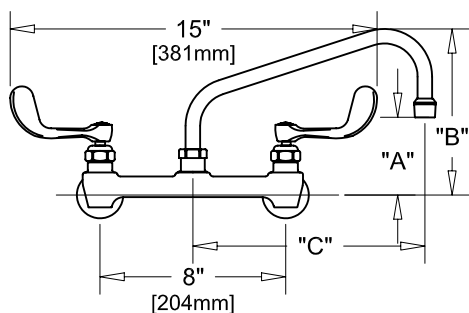

8" C/C BACKSPLASH FAUCET W/ LEVER HANDLES

8" C/C BACKSPLASH FAUCET W/ WRIST HANDLES

8" C/C BACKSPLASH FAUCET

ROUGH-IN:

PRODUCT NAME: STAINLESS STEEL  
8" C/C BACKSPLASH FAUCET

MODEL:

- 61182 W/ 6" SWING SPOUT W/ LEVER HANDLES
- 61050 W/ 8" SWING SPOUT W/ LEVER HANDLES
- 60917 W/ 10" SWING SPOUT W/ LEVER HANDLES
- 60771 W/ 12" SWING SPOUT W/ LEVER HANDLES
- 60658 W/ 14" SWING SPOUT W/ LEVER HANDLES
- 60526 W/ 16" SWING SPOUT W/ LEVER HANDLES
- 61190 W/ 6" SWING SPOUT W/ WRIST HANDLES
- 61069 W/ 8" SWING SPOUT W/ WRIST HANDLES
- 60925 W/ 10" SWING SPOUT W/ WRIST HANDLES
- 60798 W/ 12" SWING SPOUT W/ WRIST HANDLES
- 60666 W/ 14" SWING SPOUT W/ WRIST HANDLES
- 60534 W/ 16" SWING SPOUT W/ WRIST HANDLES

FEATURES

CONTROL VALVE

- \* 8" C/C BACKSPLASH MOUNT
- \* CONCENTRICS
- \* STAINLESS STEEL CONSTRUCTION
- \* SWIVELLING SEAT DISKS
- \* HOT SIDE STEM - RIGHT HAND
- \* COLD SIDE STEM - LEFT HAND
- \* LEVER HANDLES OR WRIST HANDLES
- \* 1/2" CLOSE ELBOWS
- \* EZ INSTALL ADAPTERS - T&S, CHI, KROWNE
- \* SWING SPOUT

SYSTEM LIMITS

- \* TEMP: 40°F MIN. TO 140°F MAX.

SHIPPING WEIGHT

- \* 5.0 LBS

\* NSF 61-9 APPROVED & LISTED

[www.truesdail.com](http://www.truesdail.com)

MODELS	DIM "A"	DIM "B"	DIM "C"
61182 61190	2-1/4" [57mm]	5-7/8" [149mm]	6" [152mm]
61050 61069	2-1/2" [64mm]	6-3/8" [162mm]	8" [204mm]
60917 60925	3-1/8" [79mm]	6-7/8" [175mm]	10" [254mm]
60771 60798	3-3/4" [95mm]	7-3/8" [187mm]	12" [305mm]
60658 60666	4-3/8" [111mm]	8-1/4" [210mm]	14" [356mm]
60526 60534	5" [127mm]	8-7/8" [225mm]	16" [406mm]