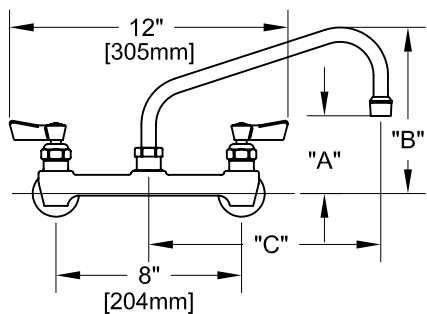

8" C/C BACKSPLASH FAUCET W/ LEVER HANDLES

8" C/C BACKSPLASH FAUCET W/ WRIST HANDLES

8" C/C BACKSPLASH FAUCET

ROUGH-IN:

PRODUCT NAME: STAINLESS STEEL
8" C/C BACKSPLASH FAUCET

MODEL:

- 61220 W/ 6" SWING SPOUT W/ LEVER HANDLES
- 61093 W/ 8" SWING SPOUT W/ LEVER HANDLES
- 60968 W/ 10" SWING SPOUT W/ LEVER HANDLES
- 60836 W/ 12" SWING SPOUT W/ LEVER HANDLES
- 60690 W/ 14" SWING SPOUT W/ LEVER HANDLES
- 60569 W/ 16" SWING SPOUT W/ LEVER HANDLES
- 61239 W/ 6" SWING SPOUT W/ WRIST HANDLES
- 61107 W/ 8" SWING SPOUT W/ WRIST HANDLES
- 60976 W/ 10" SWING SPOUT W/ WRIST HANDLES
- 60844 W/ 12" SWING SPOUT W/ WRIST HANDLES
- 60704 W/ 14" SWING SPOUT W/ WRIST HANDLES
- 60577 W/ 16" SWING SPOUT W/ WRIST HANDLES

FEATURES

CONTROL VALVE

- * 8" C/C BACKSPLASH MOUNT
- * CONCENTRICS
- * STAINLESS STEEL CONSTRUCTION
- * SWIVELLING SEAT DISKS
- * HOT SIDE STEM - RIGHT HAND
- * COLD SIDE STEM - LEFT HAND
- * LEVER HANDLES OR WRIST HANDLES
- * SWING SPOUT

SYSTEM LIMITS

- * TEMP: 40°F MIN. TO 140°F MAX.
- * PRESSURE: 200 PSI MAX. STATIC
- * 2.20 GPM AT 80 PSI

SHIPPING WEIGHT

- * 5.0 LBS

* NSF 61-9 APPROVED & LISTED
www.truesdail.com

MODELS	DIM "A"	DIM "B"	DIM "C"
61220 61239	2-1/4" [57mm]	5-7/8" [149mm]	6" [152mm]
61093 61107	2-1/2" [64mm]	6-3/8" [162mm]	8" [204mm]
60968 60976	3-1/8" [79mm]	6-7/8" [175mm]	10" [254mm]
60836 60844	3-3/4" [95mm]	7-3/8" [187mm]	12" [305mm]
60690 60704	4-3/8" [111mm]	8-1/4" [210mm]	14" [356mm]
60569 60577	5" [127mm]	8-7/8" [225mm]	16" [406mm]