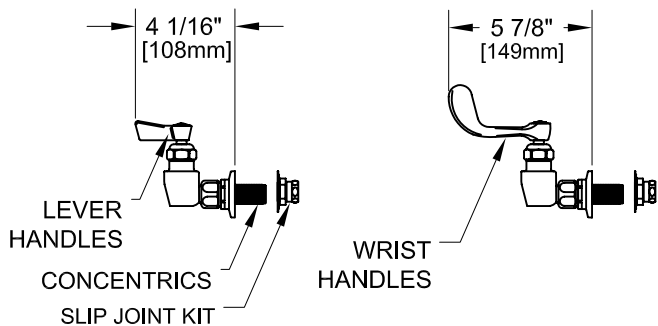

8" C/C BACKSPLASH FAUCET W/ LEVER HANDLES

8" C/C BACKSPLASH FAUCET W/ WRIST HANDLES

8" C/C BACKSPLASH FAUCET

ROUGH-IN:

PRODUCT NAME: STAINLESS STEEL
8" C/C BACKSPLASH FAUCET

MODEL:

- 61220 W/ 6" SWING SPOUT W/ LEVER HANDLES
- 61093 W/ 8" SWING SPOUT W/ LEVER HANDLES
- 60968 W/ 10" SWING SPOUT W/ LEVER HANDLES
- 60836 W/ 12" SWING SPOUT W/ LEVER HANDLES
- 60690 W/ 14" SWING SPOUT W/ LEVER HANDLES
- 60569 W/ 16" SWING SPOUT W/ LEVER HANDLES
- 61239 W/ 6" SWING SPOUT W/ WRIST HANDLES
- 61107 W/ 8" SWING SPOUT W/ WRIST HANDLES
- 60976 W/ 10" SWING SPOUT W/ WRIST HANDLES
- 60844 W/ 12" SWING SPOUT W/ WRIST HANDLES
- 60704 W/ 14" SWING SPOUT W/ WRIST HANDLES
- 60577 W/ 16" SWING SPOUT W/ WRIST HANDLES

FEATURES

CONTROL VALVE

- * 8" C/C BACKSPLASH MOUNT
- * CONCENTRICS
- * STAINLESS STEEL CONSTRUCTION
- * SWIVELLING SEAT DISKS
- * HOT SIDE STEM - RIGHT HAND
- * COLD SIDE STEM - LEFT HAND
- * LEVER HANDLES OR WRIST HANDLES
- * SWING SPOUT

SYSTEM LIMITS

- * TEMP: 40°F MIN. TO 140°F MAX.
- * PRESSURE: 200 PSI MAX. STATIC
- * 2.20 GPM AT 80 PSI

SHIPPING WEIGHT

- * 5.0 LBS

* NSF 61-9 APPROVED & LISTED
www.truesdail.com

MODELS	DIM "A"	DIM "B"	DIM "C"
61220 61239	2-1/4" [57mm]	5-7/8" [149mm]	6" [152mm]
61093 61107	2-1/2" [64mm]	6-3/8" [162mm]	8" [204mm]
60968 60976	3-1/8" [79mm]	6-7/8" [175mm]	10" [254mm]
60836 60844	3-3/4" [95mm]	7-3/8" [187mm]	12" [305mm]
60690 60704	4-3/8" [111mm]	8-1/4" [210mm]	14" [356mm]
60569 60577	5" [127mm]	8-7/8" [225mm]	16" [406mm]