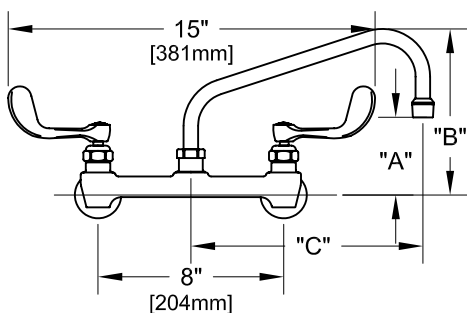

8" C/C BACKSPLASH FAUCET W/ LEVER HANDLES

8" C/C BACKSPLASH FAUCET W/ WRIST HANDLES

8" C/C BACKSPLASH FAUCET

ROUGH-IN:

PRODUCT NAME: STAINLESS STEEL
8" C/C BACKSPLASH FAUCET

MODEL:

- 61220 W/ 6" SWING SPOUT W/ LEVER HANDLES
- 61093 W/ 8" SWING SPOUT W/ LEVER HANDLES
- 60968 W/ 10" SWING SPOUT W/ LEVER HANDLES
- 60836 W/ 12" SWING SPOUT W/ LEVER HANDLES
- 60690 W/ 14" SWING SPOUT W/ LEVER HANDLES
- 60569 W/ 16" SWING SPOUT W/ LEVER HANDLES
- 61239 W/ 6" SWING SPOUT W/ WRIST HANDLES
- 61107 W/ 8" SWING SPOUT W/ WRIST HANDLES
- 60976 W/ 10" SWING SPOUT W/ WRIST HANDLES
- 60844 W/ 12" SWING SPOUT W/ WRIST HANDLES
- 60704 W/ 14" SWING SPOUT W/ WRIST HANDLES
- 60577 W/ 16" SWING SPOUT W/ WRIST HANDLES

FEATURES

CONTROL VALVE

- * 8" C/C BACKSPLASH MOUNT
- * CONCENTRICS
- * STAINLESS STEEL CONSTRUCTION
- * SWIVELLING SEAT DISKS
- * HOT SIDE STEM - RIGHT HAND
- * COLD SIDE STEM - LEFT HAND
- * LEVER HANDLES OR WRIST HANDLES
- * SWING SPOUT

SYSTEM LIMITS

- * TEMP: 40°F MIN. TO 140°F MAX.
- * PRESSURE: 200 PSI MAX. STATIC
- * 2.20 GPM AT 80 PSI

SHIPPING WEIGHT

- * 5.0 LBS

* NSF 61-9 APPROVED & LISTED
www.truesdail.com

MODELS	DIM "A"	DIM "B"	DIM "C"
61220 61239	2-1/4" [57mm]	5-7/8" [149mm]	6" [152mm]
61093 61107	2-1/2" [64mm]	6-3/8" [162mm]	8" [204mm]
60968 60976	3-1/8" [79mm]	6-7/8" [175mm]	10" [254mm]
60836 60844	3-3/4" [95mm]	7-3/8" [187mm]	12" [305mm]
60690 60704	4-3/8" [111mm]	8-1/4" [210mm]	14" [356mm]
60569 60577	5" [127mm]	8-7/8" [225mm]	16" [406mm]