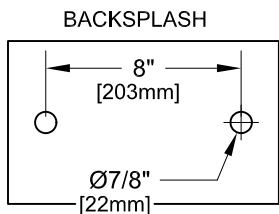

8" C/C BACKSPLASH FAUCET W/ LEVER HANDLES

8" C/C BACKSPLASH FAUCET W/ WRIST HANDLES

8" C/C BACKSPLASH FAUCET

ROUGH-IN:

PRODUCT NAME: STAINLESS STEEL
8" C/C BACKSPLASH FAUCET WITH
EZ INSTALL ADAPTERS

MODEL:

- 61204 W/ 6" SWING SPOUT W/ LEVER HANDLES
- 61077 W/ 8" SWING SPOUT W/ LEVER HANDLES
- 60933 W/ 10" SWING SPOUT W/ LEVER HANDLES
- 60801 W/ 12" SWING SPOUT W/ LEVER HANDLES
- 60674 W/ 14" SWING SPOUT W/ LEVER HANDLES
- 60542 W/ 16" SWING SPOUT W/ LEVER HANDLES
- 61212 W/ 6" SWING SPOUT W/ WRIST HANDLES
- 61085 W/ 8" SWING SPOUT W/ WRIST HANDLES
- 60941 W/ 10" SWING SPOUT W/ WRIST HANDLES
- 60828 W/ 12" SWING SPOUT W/ WRIST HANDLES
- 60682 W/ 14" SWING SPOUT W/ WRIST HANDLES
- 60550 W/ 16" SWING SPOUT W/ WRIST HANDLES

FEATURES

CONTROL VALVE

- * 8" C/C BACKSPLASH MOUNT
- * CONCENTRICS
- * STAINLESS STEEL CONSTRUCTION
- * SWIVELLING SEAT DISKS
- * HOT SIDE STEM - RIGHT HAND
- * COLD SIDE STEM - LEFT HAND
- * LEVER HANDLES OR WRIST HANDLES
- * EZ INSTALL ADAPTERS - T&S, CHI, KROWNE
- * SWING SPOUT

SYSTEM LIMITS

- * TEMP: 40°F MIN. TO 140°F MAX.

SHIPPING WEIGHT

- * 5.0 LBS

* NSF 61-9 APPROVED & LISTED

www.truesdail.com

MODELS	DIM "A"	DIM "B"	DIM "C"
61204 61212	2-1/4" [57mm]	5-7/8" [149mm]	6" [152mm]
61077 61085	2-1/2" [64mm]	6-3/8" [162mm]	8" [204mm]
60933 60941	3-1/8" [79mm]	6-7/8" [175mm]	10" [254mm]
60801 60828	3-3/4" [95mm]	7-3/8" [187mm]	12" [305mm]
60674 60682	4-3/8" [111mm]	8-1/4" [210mm]	14" [356mm]
60542 60550	5" [127mm]	8-7/8" [225mm]	16" [406mm]