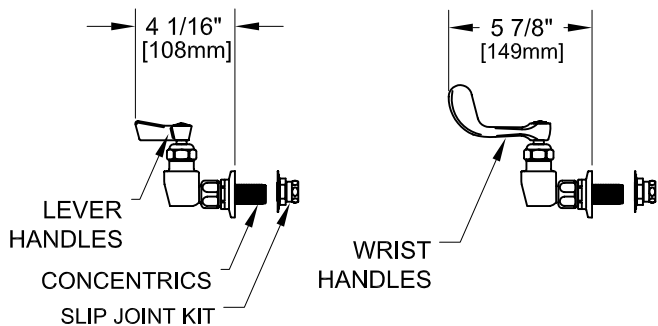

8" C/C BACKSPLASH FAUCET W/ LEVER HANDLES

8" C/C BACKSPLASH FAUCET W/ WRIST HANDLES

8" C/C BACKSPLASH FAUCET

ROUGH-IN:

PRODUCT NAME: STAINLESS STEEL
8" C/C BACKSPLASH FAUCET WITH
EZ INSTALL ADAPTERS

MODEL:

- 61204 W/ 6" SWING SPOUT W/ LEVER HANDLES
- 61077 W/ 8" SWING SPOUT W/ LEVER HANDLES
- 60933 W/ 10" SWING SPOUT W/ LEVER HANDLES
- 60801 W/ 12" SWING SPOUT W/ LEVER HANDLES
- 60674 W/ 14" SWING SPOUT W/ LEVER HANDLES
- 60542 W/ 16" SWING SPOUT W/ LEVER HANDLES
- 61212 W/ 6" SWING SPOUT W/ WRIST HANDLES
- 61085 W/ 8" SWING SPOUT W/ WRIST HANDLES
- 60941 W/ 10" SWING SPOUT W/ WRIST HANDLES
- 60828 W/ 12" SWING SPOUT W/ WRIST HANDLES
- 60682 W/ 14" SWING SPOUT W/ WRIST HANDLES
- 60550 W/ 16" SWING SPOUT W/ WRIST HANDLES

FEATURES

CONTROL VALVE

- * 8" C/C BACKSPLASH MOUNT
- * CONCENTRICS
- * STAINLESS STEEL CONSTRUCTION
- * SWIVELLING SEAT DISKS
- * HOT SIDE STEM - RIGHT HAND
- * COLD SIDE STEM - LEFT HAND
- * LEVER HANDLES OR WRIST HANDLES
- * EZ INSTALL ADAPTERS - T&S, CHI, KROWNE
- * SWING SPOUT

SYSTEM LIMITS

- * TEMP: 40°F MIN. TO 140°F MAX.

SHIPPING WEIGHT

- * 5.0 LBS

* NSF 61-9 APPROVED & LISTED

www.truesdail.com

MODELS	DIM "A"	DIM "B"	DIM "C"
61204 61212	2-1/4" [57mm]	5-7/8" [149mm]	6" [152mm]
61077 61085	2-1/2" [64mm]	6-3/8" [162mm]	8" [204mm]
60933 60941	3-1/8" [79mm]	6-7/8" [175mm]	10" [254mm]
60801 60828	3-3/4" [95mm]	7-3/8" [187mm]	12" [305mm]
60674 60682	4-3/8" [111mm]	8-1/4" [210mm]	14" [356mm]
60542 60550	5" [127mm]	8-7/8" [225mm]	16" [406mm]