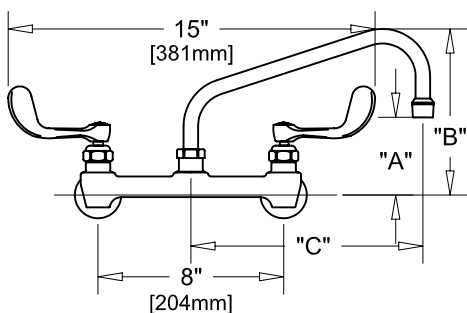

8" C/C BACKSPLASH FAUCET W/ LEVER HANDLES

8" C/C BACKSPLASH FAUCET W/ WRIST HANDLES

8" C/C BACKSPLASH FAUCET

ROUGH-IN:

PRODUCT NAME: STAINLESS STEEL
8" C/C BACKSPLASH FAUCET WITH
EZ INSTALL ADAPTERS

MODEL:

- 61204 W/ 6" SWING SPOUT W/ LEVER HANDLES
- 61077 W/ 8" SWING SPOUT W/ LEVER HANDLES
- 60933 W/ 10" SWING SPOUT W/ LEVER HANDLES
- 60801 W/ 12" SWING SPOUT W/ LEVER HANDLES
- 60674 W/ 14" SWING SPOUT W/ LEVER HANDLES
- 60542 W/ 16" SWING SPOUT W/ LEVER HANDLES
- 61212 W/ 6" SWING SPOUT W/ WRIST HANDLES
- 61085 W/ 8" SWING SPOUT W/ WRIST HANDLES
- 60941 W/ 10" SWING SPOUT W/ WRIST HANDLES
- 60828 W/ 12" SWING SPOUT W/ WRIST HANDLES
- 60682 W/ 14" SWING SPOUT W/ WRIST HANDLES
- 60550 W/ 16" SWING SPOUT W/ WRIST HANDLES

FEATURES

CONTROL VALVE

- * 8" C/C BACKSPLASH MOUNT
- * CONCENTRICS
- * STAINLESS STEEL CONSTRUCTION
- * SWIVELLING SEAT DISKS
- * HOT SIDE STEM - RIGHT HAND
- * COLD SIDE STEM - LEFT HAND
- * LEVER HANDLES OR WRIST HANDLES
- * EZ INSTALL ADAPTERS - T&S, CHI, KROWNE
- * SWING SPOUT

SYSTEM LIMITS

- * TEMP: 40°F MIN. TO 140°F MAX.

SHIPPING WEIGHT

- * 5.0 LBS

* NSF 61-9 APPROVED & LISTED

www.truesdail.com

MODELS	DIM "A"	DIM "B"	DIM "C"
61204 61212	2-1/4" [57mm]	5-7/8" [149mm]	6" [152mm]
61077 61085	2-1/2" [64mm]	6-3/8" [162mm]	8" [204mm]
60933 60941	3-1/8" [79mm]	6-7/8" [175mm]	10" [254mm]
60801 60828	3-3/4" [95mm]	7-3/8" [187mm]	12" [305mm]
60674 60682	4-3/8" [111mm]	8-1/4" [210mm]	14" [356mm]
60542 60550	5" [127mm]	8-7/8" [225mm]	16" [406mm]