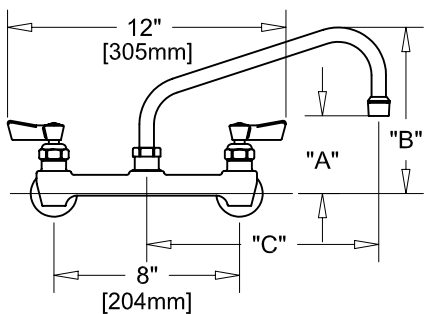

8" C/C BACKSPLASH FAUCET W/ LEVER HANDLES

8" C/C BACKSPLASH FAUCET W/ WRIST HANDLES

8" C/C BACKSPLASH FAUCET

ROUGH-IN:

PRODUCT NAME: STAINLESS STEEL
8" C/C BACKSPLASH FAUCET WITH
EZ INSTALL ADAPTERS

MODEL:

- 61204 W/ 6" SWING SPOUT W/ LEVER HANDLES
- 61077 W/ 8" SWING SPOUT W/ LEVER HANDLES
- 60933 W/ 10" SWING SPOUT W/ LEVER HANDLES
- 60801 W/ 12" SWING SPOUT W/ LEVER HANDLES
- 60674 W/ 14" SWING SPOUT W/ LEVER HANDLES
- 60542 W/ 16" SWING SPOUT W/ LEVER HANDLES
- 61212 W/ 6" SWING SPOUT W/ WRIST HANDLES
- 61085 W/ 8" SWING SPOUT W/ WRIST HANDLES
- 60941 W/ 10" SWING SPOUT W/ WRIST HANDLES
- 60828 W/ 12" SWING SPOUT W/ WRIST HANDLES
- 60682 W/ 14" SWING SPOUT W/ WRIST HANDLES
- 60550 W/ 16" SWING SPOUT W/ WRIST HANDLES

FEATURES

CONTROL VALVE

- * 8" C/C BACKSPLASH MOUNT
- * CONCENTRICS
- * STAINLESS STEEL CONSTRUCTION
- * SWIVELLING SEAT DISKS
- * HOT SIDE STEM - RIGHT HAND
- * COLD SIDE STEM - LEFT HAND
- * LEVER HANDLES OR WRIST HANDLES
- * EZ INSTALL ADAPTERS - T&S, CHI, KROWNE
- * SWING SPOUT

SYSTEM LIMITS

- * TEMP: 40°F MIN. TO 140°F MAX.

SHIPPING WEIGHT

- * 5.0 LBS

* NSF 61-9 APPROVED & LISTED

www.truesdail.com

MODELS	DIM "A"	DIM "B"	DIM "C"
61204 61212	2-1/4" [57mm]	5-7/8" [149mm]	6" [152mm]
61077 61085	2-1/2" [64mm]	6-3/8" [162mm]	8" [204mm]
60933 60941	3-1/8" [79mm]	6-7/8" [175mm]	10" [254mm]
60801 60828	3-3/4" [95mm]	7-3/8" [187mm]	12" [305mm]
60674 60682	4-3/8" [111mm]	8-1/4" [210mm]	14" [356mm]
60542 60550	5" [127mm]	8-7/8" [225mm]	16" [406mm]