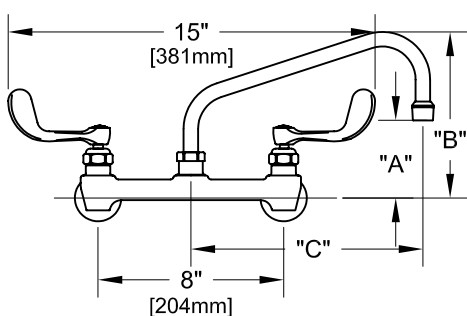

8" C/C BACKSPLASH FAUCET W/ LEVER HANDLES

8" C/C BACKSPLASH FAUCET W/ WRIST HANDLES

8" C/C BACKSPLASH FAUCET

ROUGH-IN:

PRODUCT NAME: STAINLESS STEEL
8" C/C BACKSPLASH FAUCET

MODEL:

- 61220 W/ 6" SWING SPOUT W/ LEVER HANDLES
- 61093 W/ 8" SWING SPOUT W/ LEVER HANDLES
- 60968 W/ 10" SWING SPOUT W/ LEVER HANDLES
- 60836 W/ 12" SWING SPOUT W/ LEVER HANDLES
- 60690 W/ 14" SWING SPOUT W/ LEVER HANDLES
- 60569 W/ 16" SWING SPOUT W/ LEVER HANDLES
- 61239 W/ 6" SWING SPOUT W/ WRIST HANDLES
- 61107 W/ 8" SWING SPOUT W/ WRIST HANDLES
- 60976 W/ 10" SWING SPOUT W/ WRIST HANDLES
- 60844 W/ 12" SWING SPOUT W/ WRIST HANDLES
- 60704 W/ 14" SWING SPOUT W/ WRIST HANDLES
- 60577 W/ 16" SWING SPOUT W/ WRIST HANDLES

FEATURES

CONTROL VALVE

- * 8" C/C BACKSPLASH MOUNT
- * CONCENTRICS
- * STAINLESS STEEL CONSTRUCTION
- * SWIVELLING SEAT DISKS
- * HOT SIDE STEM - RIGHT HAND
- * COLD SIDE STEM - LEFT HAND
- * LEVER HANDLES OR WRIST HANDLES
- * SWING SPOUT

SYSTEM LIMITS

- * TEMP: 40°F MIN. TO 140°F MAX.
- * PRESSURE: 200 PSI MAX. STATIC
- * 2.20 GPM AT 80 PSI

SHIPPING WEIGHT

- * 5.0 LBS

* NSF 61-9 APPROVED & LISTED
www.truesdail.com

MODELS	DIM "A"	DIM "B"	DIM "C"
61220 61239	2-1/4" [57mm]	5-7/8" [149mm]	6" [152mm]
61093 61107	2-1/2" [64mm]	6-3/8" [162mm]	8" [204mm]
60968 60976	3-1/8" [79mm]	6-7/8" [175mm]	10" [254mm]
60836 60844	3-3/4" [95mm]	7-3/8" [187mm]	12" [305mm]
60690 60704	4-3/8" [111mm]	8-1/4" [210mm]	14" [356mm]
60569 60577	5" [127mm]	8-7/8" [225mm]	16" [406mm]