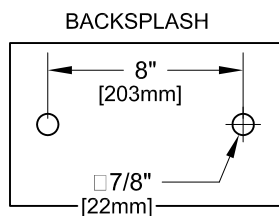

8" C/C BACKSPLASH FAUCET W/ LEVER HANDLES

8" C/C BACKSPLASH FAUCET W/ WRIST HANDLES

8" C/C BACKSPLASH FAUCET

ROUGH-IN:

PRODUCT NAME: STAINLESS STEEL
8" C/C BACKSPLASH FAUCET

MODEL:

- 61220 W/ 6" SWING SPOUT W/ LEVER HANDLES
- 61093 W/ 8" SWING SPOUT W/ LEVER HANDLES
- 60968 W/ 10" SWING SPOUT W/ LEVER HANDLES
- 60836 W/ 12" SWING SPOUT W/ LEVER HANDLES
- 60690 W/ 14" SWING SPOUT W/ LEVER HANDLES
- 60569 W/ 16" SWING SPOUT W/ LEVER HANDLES
- 61239 W/ 6" SWING SPOUT W/ WRIST HANDLES
- 61107 W/ 8" SWING SPOUT W/ WRIST HANDLES
- 60976 W/ 10" SWING SPOUT W/ WRIST HANDLES
- 60844 W/ 12" SWING SPOUT W/ WRIST HANDLES
- 60704 W/ 14" SWING SPOUT W/ WRIST HANDLES
- 60577 W/ 16" SWING SPOUT W/ WRIST HANDLES

FEATURES

CONTROL VALVE

- * 8" C/C BACKSPLASH MOUNT
- * CONCENTRICS
- * STAINLESS STEEL CONSTRUCTION
- * SWIVELLING SEAT DISKS
- * HOT SIDE STEM - RIGHT HAND
- * COLD SIDE STEM - LEFT HAND
- * LEVER HANDLES OR WRIST HANDLES
- * SWING SPOUT

SYSTEM LIMITS

- * TEMP: 40°F MIN. TO 140°F MAX.
- * PRESSURE: 200 PSI MAX. STATIC
- * 2.20 GPM AT 80 PSI

SHIPPING WEIGHT

- * 5.0 LBS

* NSF 61-9 APPROVED & LISTED
www.truesdail.com

MODELS	DIM "A"	DIM "B"	DIM "C"
61220 61239	2-1/4" [57mm]	5-7/8" [149mm]	6" [152mm]
61093 61107	2-1/2" [64mm]	6-3/8" [162mm]	8" [204mm]
60968 60976	3-1/8" [79mm]	6-7/8" [175mm]	10" [254mm]
60836 60844	3-3/4" [95mm]	7-3/8" [187mm]	12" [305mm]
60690 60704	4-3/8" [111mm]	8-1/4" [210mm]	14" [356mm]
60569 60577	5" [127mm]	8-7/8" [225mm]	16" [406mm]