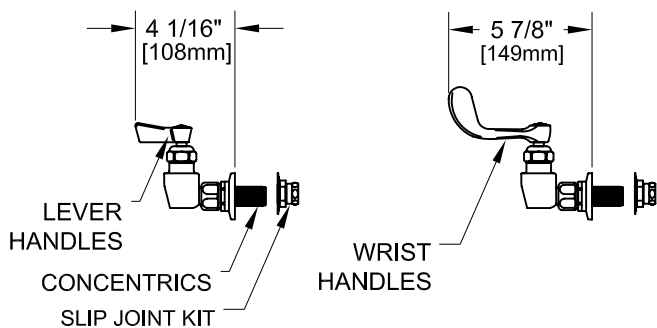

8" C/C BACKSPLASH FAUCET W/ LEVER HANDLES

8" C/C BACKSPLASH FAUCET W/ WRIST HANDLES

8" C/C BACKSPLASH FAUCET

ROUGH-IN:

PRODUCT NAME: STAINLESS STEEL
8" C/C BACKSPLASH FAUCET

MODEL:

- 61220 W/ 6" SWING SPOUT W/ LEVER HANDLES
- 61093 W/ 8" SWING SPOUT W/ LEVER HANDLES
- 60968 W/ 10" SWING SPOUT W/ LEVER HANDLES
- 60836 W/ 12" SWING SPOUT W/ LEVER HANDLES
- 60690 W/ 14" SWING SPOUT W/ LEVER HANDLES
- 60569 W/ 16" SWING SPOUT W/ LEVER HANDLES
- 61239 W/ 6" SWING SPOUT W/ WRIST HANDLES
- 61107 W/ 8" SWING SPOUT W/ WRIST HANDLES
- 60976 W/ 10" SWING SPOUT W/ WRIST HANDLES
- 60844 W/ 12" SWING SPOUT W/ WRIST HANDLES
- 60704 W/ 14" SWING SPOUT W/ WRIST HANDLES
- 60577 W/ 16" SWING SPOUT W/ WRIST HANDLES

FEATURES

CONTROL VALVE

- * 8" C/C BACKSPLASH MOUNT
- * CONCENTRICS
- * STAINLESS STEEL CONSTRUCTION
- * SWIVELLING SEAT DISKS
- * HOT SIDE STEM - RIGHT HAND
- * COLD SIDE STEM - LEFT HAND
- * LEVER HANDLES OR WRIST HANDLES
- * SWING SPOUT

SYSTEM LIMITS

- * TEMP: 40°F MIN. TO 140°F MAX.
- * PRESSURE: 200 PSI MAX. STATIC
- * 2.20 GPM AT 80 PSI

SHIPPING WEIGHT

- * 5.0 LBS

* NSF 61-9 APPROVED & LISTED
www.truesdail.com

MODELS	DIM "A"	DIM "B"	DIM "C"
61220 61239	2-1/4" [57mm]	5-7/8" [149mm]	6" [152mm]
61093 61107	2-1/2" [64mm]	6-3/8" [162mm]	8" [204mm]
60968 60976	3-1/8" [79mm]	6-7/8" [175mm]	10" [254mm]
60836 60844	3-3/4" [95mm]	7-3/8" [187mm]	12" [305mm]
60690 60704	4-3/8" [111mm]	8-1/4" [210mm]	14" [356mm]
60569 60577	5" [127mm]	8-7/8" [225mm]	16" [406mm]