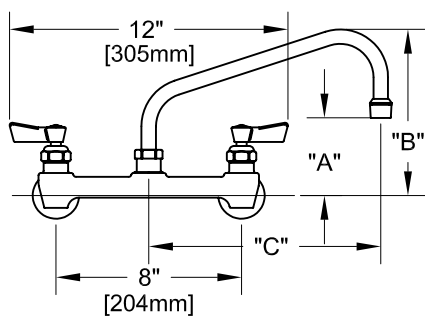

8" C/C BACKSPLASH FAUCET W/ LEVER HANDLES

8" C/C BACKSPLASH FAUCET W/ WRIST HANDLES

8" C/C BACKSPLASH FAUCET

ROUGH-IN:

PRODUCT NAME: STAINLESS STEEL
8" C/C BACKSPLASH FAUCET

MODEL:

- 61220 W/ 6" SWING SPOUT W/ LEVER HANDLES
- 61093 W/ 8" SWING SPOUT W/ LEVER HANDLES
- 60968 W/ 10" SWING SPOUT W/ LEVER HANDLES
- 60836 W/ 12" SWING SPOUT W/ LEVER HANDLES
- 60690 W/ 14" SWING SPOUT W/ LEVER HANDLES
- 60569 W/ 16" SWING SPOUT W/ LEVER HANDLES
- 61239 W/ 6" SWING SPOUT W/ WRIST HANDLES
- 61107 W/ 8" SWING SPOUT W/ WRIST HANDLES
- 60976 W/ 10" SWING SPOUT W/ WRIST HANDLES
- 60844 W/ 12" SWING SPOUT W/ WRIST HANDLES
- 60704 W/ 14" SWING SPOUT W/ WRIST HANDLES
- 60577 W/ 16" SWING SPOUT W/ WRIST HANDLES

FEATURES

CONTROL VALVE

- * 8" C/C BACKSPLASH MOUNT
- * CONCENTRICS
- * STAINLESS STEEL CONSTRUCTION
- * SWIVELLING SEAT DISKS
- * HOT SIDE STEM - RIGHT HAND
- * COLD SIDE STEM - LEFT HAND
- * LEVER HANDLES OR WRIST HANDLES
- * SWING SPOUT

SYSTEM LIMITS

- * TEMP: 40°F MIN. TO 140°F MAX.
- * PRESSURE: 200 PSI MAX. STATIC
- * 2.20 GPM AT 80 PSI

SHIPPING WEIGHT

- * 5.0 LBS

* NSF 61-9 APPROVED & LISTED
www.truesdail.com

MODELS	DIM "A"	DIM "B"	DIM "C"
61220 61239	2-1/4" [57mm]	5-7/8" [149mm]	6" [152mm]
61093 61107	2-1/2" [64mm]	6-3/8" [162mm]	8" [204mm]
60968 60976	3-1/8" [79mm]	6-7/8" [175mm]	10" [254mm]
60836 60844	3-3/4" [95mm]	7-3/8" [187mm]	12" [305mm]
60690 60704	4-3/8" [111mm]	8-1/4" [210mm]	14" [356mm]
60569 60577	5" [127mm]	8-7/8" [225mm]	16" [406mm]