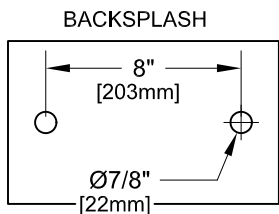

8" C/C BACKSPLASH FAUCET W/ LEVER HANDLES

8" C/C BACKSPLASH FAUCET W/ WRIST HANDLES

8" C/C BACKSPLASH FAUCET

ROUGH-IN:

PRODUCT NAME:

STAINLESS STEEL 8" BACKSPLASH FAUCET WITH SWIVEL / RIGID GOOSENECK SPOUT

MODEL:

- 61425 W/ 6" SWIVEL/RIGID GOOSENECK SPOUT W/ LEVER HANDLES
- 61247 W/ 12" SWIVEL/RIGID GOOSENECK SPOUT W/ LEVER HANDLES
- 61433 W/ 6" SWIVEL/RIGID GOOSENECK SPOUT W/ WRIST HANDLES
- 61255 W/ 12" SWIVEL/RIGID GOOSENECK SPOUT W/ WRIST HANDLES

FEATURES

CONTROL VALVE

- * 8" C/C BACKSPLASH MOUNT
- * CONCENTRICS
- * STAINLESS STEEL CONSTRUCTION
- * SWIVELLING SEAT DISKS
- * HOT SIDE STEM - RIGHT HAND
- * COLD SIDE STEM - LEFT HAND
- * LEVER HANDLES OR WRIST HANDLES
- * 1/2" CLOSE ELBOWS
- * EZ INSTALL ADAPTERS - T&S, CHI, KROWNE
- * GOOSENECK SPOUT

SYSTEM LIMITS

- * TEMP: 40°F MIN. TO 140°F MAX.
- * 2.20 GPM @ 60 PSI

SHIPPING WEIGHT

- * 3.5 LBS

* NSF 61-9 APPROVED & LISTED

www.truesdail.com

MODELS	DIM "A"	DIM "B"	DIM "C"
61425	4-1/2"	8-1/16"	3-1/2"
61433	[114.3mm]	[204.8mm]	[88.90mm]
61247	8-1/4"	12-1/4"	5-1/2"
61255	[209.6mm]	[311.2mm]	[139.7mm]