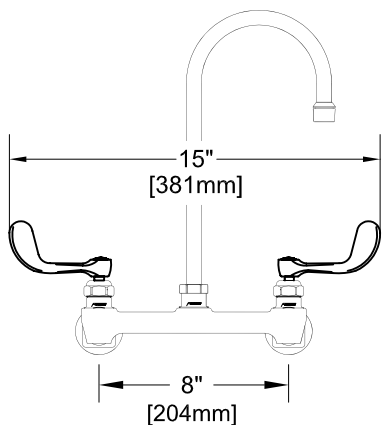

8" C/C BACKSPLASH FAUCET W/ LEVER HANDLES

8" C/C BACKSPLASH FAUCET W/ WRIST HANDLES

8" C/C BACKSPLASH FAUCET

ROUGH-IN:

PRODUCT NAME:

STAINLESS STEEL 8" BACKSPLASH FAUCET WITH SWIVEL / RIGID GOOSENECK SPOUT

MODEL:

- 61425 W/ 6" SWIVEL/RIGID GOOSENECK SPOUT W/ LEVER HANDLES
- 61247 W/ 12" SWIVEL/RIGID GOOSENECK SPOUT W/ LEVER HANDLES
- 61433 W/ 6" SWIVEL/RIGID GOOSENECK SPOUT W/ WRIST HANDLES
- 61255 W/ 12" SWIVEL/RIGID GOOSENECK SPOUT W/ WRIST HANDLES

FEATURES

CONTROL VALVE

- * 8" C/C BACKSPLASH MOUNT
- * CONCENTRICS
- * STAINLESS STEEL CONSTRUCTION
- * SWIVELLING SEAT DISKS
- * HOT SIDE STEM - RIGHT HAND
- * COLD SIDE STEM - LEFT HAND
- * LEVER HANDLES OR WRIST HANDLES
- * 1/2" CLOSE ELBOWS
- * EZ INSTALL ADAPTERS - T&S, CHI, KROWNE
- * GOOSENECK SPOUT

SYSTEM LIMITS

- * TEMP: 40°F MIN. TO 140°F MAX.
- * 2.20 GPM @ 60 PSI

SHIPPING WEIGHT

- * 3.5 LBS

* NSF 61-9 APPROVED & LISTED

www.truesdail.com

MODELS	DIM "A"	DIM "B"	DIM "C"
61425	4-1/2"	8-1/16"	3-1/2"
61433	[114.3mm]	[204.8mm]	[88.90mm]
61247	8-1/4"	12-1/4"	5-1/2"
61255	[209.6mm]	[311.2mm]	[139.7mm]