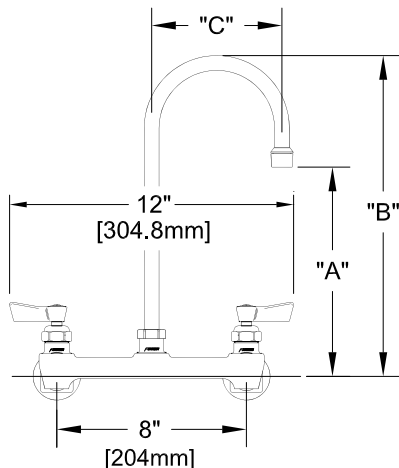

8" C/C BACKSPLASH FAUCET W/ LEVER HANDLES

8" C/C BACKSPLASH FAUCET W/ WRIST HANDLES

8" C/C BACKSPLASH FAUCET

ROUGH-IN:

PRODUCT NAME:

STAINLESS STEEL 8" BACKSPLASH FAUCET WITH SWIVEL / RIGID GOOSENECK SPOUT

MODEL:

- 61425 W/ 6" SWIVEL/RIGID GOOSENECK SPOUT W/ LEVER HANDLES
- 61247 W/ 12" SWIVEL/RIGID GOOSENECK SPOUT W/ LEVER HANDLES
- 61433 W/ 6" SWIVEL/RIGID GOOSENECK SPOUT W/ WRIST HANDLES
- 61255 W/ 12" SWIVEL/RIGID GOOSENECK SPOUT W/ WRIST HANDLES

FEATURES

CONTROL VALVE

- * 8" C/C BACKSPLASH MOUNT
- * CONCENTRICS
- * STAINLESS STEEL CONSTRUCTION
- * SWIVELLING SEAT DISKS
- * HOT SIDE STEM - RIGHT HAND
- * COLD SIDE STEM - LEFT HAND
- * LEVER HANDLES OR WRIST HANDLES
- * 1/2" CLOSE ELBOWS
- * EZ INSTALL ADAPTERS - T&S, CHI, KROWNE
- * GOOSENECK SPOUT

SYSTEM LIMITS

- * TEMP: 40°F MIN. TO 140°F MAX.
- * 2.20 GPM @ 60 PSI

SHIPPING WEIGHT

- * 3.5 LBS

* NSF 61-9 APPROVED & LISTED

www.truesdail.com

MODELS	DIM "A"	DIM "B"	DIM "C"
61425	4-1/2"	8-1/16"	3-1/2"
61433	[114.3mm]	[204.8mm]	[88.90mm]
61247	8-1/4"	12-1/4"	5-1/2"
61255	[209.6mm]	[311.2mm]	[139.7mm]