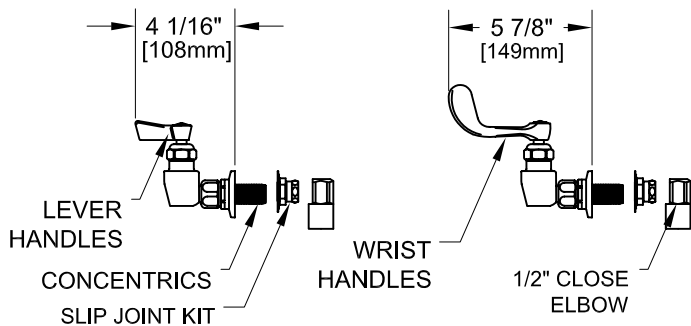

8" C/C BACKSPLASH FAUCET W/ LEVER HANDLES

8" C/C BACKSPLASH FAUCET W/ WRIST HANDLES

8" C/C BACKSPLASH FAUCET

ROUGH-IN:

PRODUCT NAME:

STAINLESS STEEL 8" BACKSPLASH FAUCET WITH SWIVEL / RIGID GOOSENECK SPOUT

MODEL:

- 61425 W/ 6" SWIVEL/RIGID GOOSENECK SPOUT W/ LEVER HANDLES
- 61247 W/ 12" SWIVEL/RIGID GOOSENECK SPOUT W/ LEVER HANDLES
- 61433 W/ 6" SWIVEL/RIGID GOOSENECK SPOUT W/ WRIST HANDLES
- 61255 W/ 12" SWIVEL/RIGID GOOSENECK SPOUT W/ WRIST HANDLES

FEATURES

CONTROL VALVE

- * 8" C/C BACKSPLASH MOUNT
- * CONCENTRICS
- * STAINLESS STEEL CONSTRUCTION
- * SWIVELLING SEAT DISKS
- * HOT SIDE STEM - RIGHT HAND
- * COLD SIDE STEM - LEFT HAND
- * LEVER HANDLES OR WRIST HANDLES
- * 1/2" CLOSE ELBOWS
- * EZ INSTALL ADAPTERS - T&S, CHI, KROWNE
- * GOOSENECK SPOUT

SYSTEM LIMITS

- * TEMP: 40°F MIN. TO 140°F MAX.
- * 2.20 GPM @ 60 PSI

SHIPPING WEIGHT

- * 3.5 LBS

* NSF 61-9 APPROVED & LISTED

www.truesdail.com

MODELS	DIM "A"	DIM "B"	DIM "C"
61425	4-1/2"	8-1/16"	3-1/2"
61433	[114.3mm]	[204.8mm]	[88.90mm]
61247	8-1/4"	12-1/4"	5-1/2"
61255	[209.6mm]	[311.2mm]	[139.7mm]