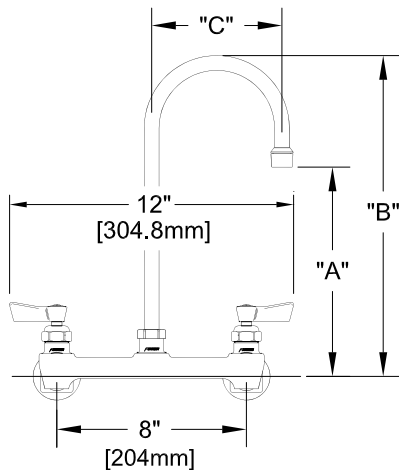

8" C/C BACKSPLASH FAUCET W/ LEVER HANDLES

8" C/C BACKSPLASH FAUCET W/ WRIST HANDLES

8" C/C BACKSPLASH FAUCET

ROUGH-IN:

PRODUCT NAME:

STAINLESS STEEL 8" BACKSPLASH FAUCET WITH SWIVEL / RIGID GOOSENECK SPOUT

MODEL:

- 61476 W/ 6" SWIVEL/RIGID GOOSENECK SPOUT W/ LEVER HANDLES
- 61298 W/ 12" SWIVEL/RIGID GOOSENECK SPOUT W/ LEVER HANDLES
- 61484 W/ 6" SWIVEL/RIGID GOOSENECK SPOUT W/ WRIST HANDLES
- 61301 W/ 12" SWIVEL/RIGID GOOSENECK SPOUT W/ WRIST HANDLES

FEATURES

CONTROL VALVE

- \* 8" C/C BACKSPLASH MOUNT
- \* CONCENTRICS
- \* STAINLESS STEEL CONSTRUCTION
- \* SWIVELLING SEAT DISKS
- \* HOT SIDE STEM - RIGHT HAND
- \* COLD SIDE STEM - LEFT HAND
- \* LEVER HANDLES OR WRIST HANDLES
- \* GOOSENECK SPOUT

SYSTEM LIMITS

- \* TEMP: 40°F MIN. TO 140°F MAX.
- \* 2.20 GPM @ 60 PSI

SHIPPING WEIGHT

- \* 3.5 LBS

\* NSF 61-9 APPROVED & LISTED

[www.truesdail.com](http://www.truesdail.com)

MODELS	DIM "A"	DIM "B"	DIM "C"
61476	4-1/2"	8-1/16"	3-1/2"
61484	[114.3mm]	[204.8mm]	[88.90mm]
61298	8-1/4"	12-1/4"	5-1/2"
61301	[209.6mm]	[311.2mm]	[139.7mm]