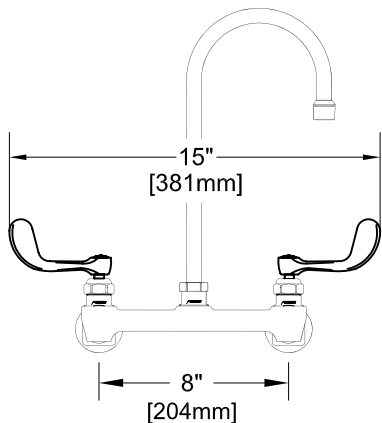

8" C/C BACKSPLASH FAUCET W/ LEVER HANDLES

8" C/C BACKSPLASH FAUCET W/ WRIST HANDLES

8" C/C BACKSPLASH FAUCET

ROUGH-IN:

PRODUCT NAME:

STAINLESS STEEL 8" BACKSPLASH FAUCET WITH SWIVEL / RIGID GOOSENECK SPOUT

MODEL:

- 61476 W/ 6" SWIVEL/RIGID GOOSENECK SPOUT W/ LEVER HANDLES
- 61298 W/ 12" SWIVEL/RIGID GOOSENECK SPOUT W/ LEVER HANDLES
- 61484 W/ 6" SWIVEL/RIGID GOOSENECK SPOUT W/ WRIST HANDLES
- 61301 W/ 12" SWIVEL/RIGID GOOSENECK SPOUT W/ WRIST HANDLES

FEATURES

CONTROL VALVE

- \* 8" C/C BACKSPLASH MOUNT
- \* CONCENTRICS
- \* STAINLESS STEEL CONSTRUCTION
- \* SWIVELLING SEAT DISKS
- \* HOT SIDE STEM - RIGHT HAND
- \* COLD SIDE STEM - LEFT HAND
- \* LEVER HANDLES OR WRIST HANDLES
- \* GOOSENECK SPOUT

SYSTEM LIMITS

- \* TEMP: 40°F MIN. TO 140°F MAX.
- \* 2.20 GPM @ 60 PSI

SHIPPING WEIGHT

- \* 3.5 LBS

\* NSF 61-9 APPROVED & LISTED

[www.truesdail.com](http://www.truesdail.com)

MODELS	DIM "A"	DIM "B"	DIM "C"
61476	4-1/2"	8-1/16"	3-1/2"
61484	[114.3mm]	[204.8mm]	[88.90mm]
61298	8-1/4"	12-1/4"	5-1/2"
61301	[209.6mm]	[311.2mm]	[139.7mm]