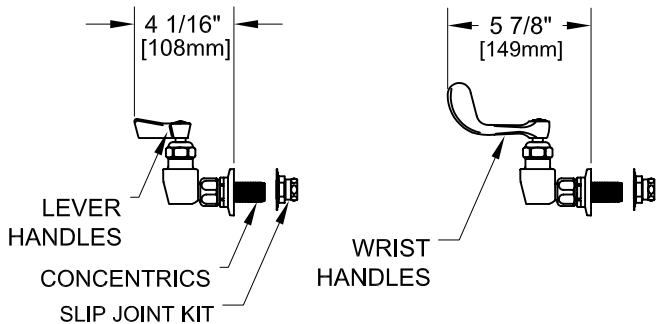

8" C/C BACKSPLASH FAUCET W/ LEVER HANDLES

8" C/C BACKSPLASH FAUCET W/ WRIST HANDLES

8" C/C BACKSPLASH FAUCET

ROUGH-IN:

PRODUCT NAME:

STAINLESS STEEL 8" BACKSPLASH FAUCET WITH SWIVEL / RIGID GOOSENECK SPOUT

MODEL:

- 61476 W/ 6" SWIVEL/RIGID GOOSENECK SPOUT W/ LEVER HANDLES
- 61298 W/ 12" SWIVEL/RIGID GOOSENECK SPOUT W/ LEVER HANDLES
- 61484 W/ 6" SWIVEL/RIGID GOOSENECK SPOUT W/ WRIST HANDLES
- 61301 W/ 12" SWIVEL/RIGID GOOSENECK SPOUT W/ WRIST HANDLES

FEATURES

CONTROL VALVE

- \* 8" C/C BACKSPLASH MOUNT
- \* CONCENTRICS
- \* STAINLESS STEEL CONSTRUCTION
- \* SWIVELLING SEAT DISKS
- \* HOT SIDE STEM - RIGHT HAND
- \* COLD SIDE STEM - LEFT HAND
- \* LEVER HANDLES OR WRIST HANDLES
- \* GOOSENECK SPOUT

SYSTEM LIMITS

- \* TEMP: 40°F MIN. TO 140°F MAX.
- \* 2.20 GPM @ 60 PSI

SHIPPING WEIGHT

- \* 3.5 LBS

\* NSF 61-9 APPROVED & LISTED

[www.truesdail.com](http://www.truesdail.com)

MODELS	DIM "A"	DIM "B"	DIM "C"
61476	4-1/2"	8-1/16"	3-1/2"
61484	[114.3mm]	[204.8mm]	[88.90mm]
61298	8-1/4"	12-1/4"	5-1/2"
61301	[209.6mm]	[311.2mm]	[139.7mm]