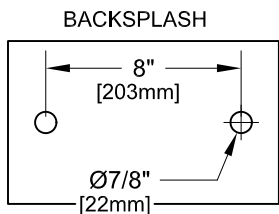

8" C/C BACKSPLASH FAUCET W/ LEVER HANDLES

8" C/C BACKSPLASH FAUCET W/ WRIST HANDLES

8" C/C BACKSPLASH FAUCET

ROUGH-IN:

PRODUCT NAME:

STAINLESS STEEL 8" BACKSPLASH FAUCET WITH SWIVEL / RIGID GOOSENECK SPOUT

MODEL:

- 61476 W/ 6" SWIVEL/RIGID GOOSENECK SPOUT W/ LEVER HANDLES
- 61298 W/ 12" SWIVEL/RIGID GOOSENECK SPOUT W/ LEVER HANDLES
- 61484 W/ 6" SWIVEL/RIGID GOOSENECK SPOUT W/ WRIST HANDLES
- 61301 W/ 12" SWIVEL/RIGID GOOSENECK SPOUT W/ WRIST HANDLES

FEATURES

CONTROL VALVE

- \* 8" C/C BACKSPLASH MOUNT
- \* CONCENTRICS
- \* STAINLESS STEEL CONSTRUCTION
- \* SWIVELLING SEAT DISKS
- \* HOT SIDE STEM - RIGHT HAND
- \* COLD SIDE STEM - LEFT HAND
- \* LEVER HANDLES OR WRIST HANDLES
- \* GOOSENECK SPOUT

SYSTEM LIMITS

- \* TEMP: 40°F MIN. TO 140°F MAX.
- \* 2.20 GPM @ 60 PSI

SHIPPING WEIGHT

- \* 3.5 LBS

\* NSF 61-9 APPROVED & LISTED

[www.truesdail.com](http://www.truesdail.com)

MODELS	DIM "A"	DIM "B"	DIM "C"
61476	4-1/2"	8-1/16"	3-1/2"
61484	[114.3mm]	[204.8mm]	[88.90mm]
61298	8-1/4"	12-1/4"	5-1/2"
61301	[209.6mm]	[311.2mm]	[139.7mm]