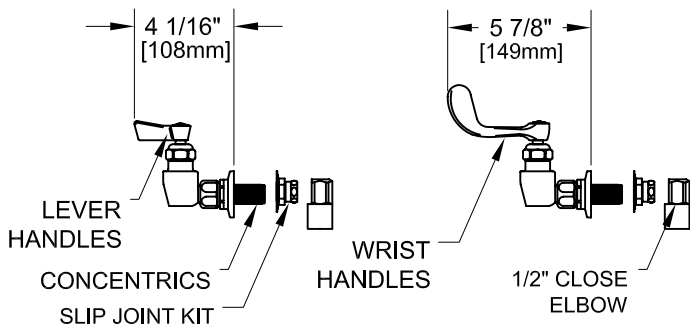

8" C/C BACKSPLASH FAUCET W/ LEVER HANDLES

8" C/C BACKSPLASH FAUCET W/ WRIST HANDLES

8" C/C BACKSPLASH FAUCET

ROUGH-IN:

PRODUCT NAME: STAINLESS STEEL
8" BACKSPLASH CONTROL VALVE SWIVEL OUTLET
WITH ELBOWS

MODEL:

- 61522 W/ SWIVEL STEMS AND LEVER HANDLES
- 61530 W/ SWIVEL STEMS AND WRIST HANDLES

FEATURES

CONTROL VALVE

- * 8" C/C BACKSPLASH MOUNT
- * CONCENTRICS
- * STAINLESS STEEL CONSTRUCTION
- * SWIVELLING SEAT DISKS
- * HOT SIDE STEM - RIGHT HAND
- * COLD SIDE STEM - LEFT HAND
- * LEVER HANDLES OR WRIST HANDLES
- * 1/2" CLOSE ELBOWS

SYSTEM LIMITS

- * TEMP: 40°F MIN. TO 140°F MAX.
- * PRESSURE: 200 PSI MAX. STATIC

SHIPPING WEIGHT

- * 4.0 LBS

* NSF 61-9 APPROVED & LISTED

www.truesdail.com

FISHER MANUFACTURING COMPANY

TOLL FREE: 800-421-6162 - FAX: 800-832-8238