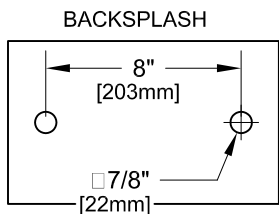

8" C/C BACKSPLASH FAUCET W/ LEVER HANDLES

8" C/C BACKSPLASH FAUCET W/ WRIST HANDLES

8" C/C BACKSPLASH FAUCET

ROUGH-IN:

PRODUCT NAME: STAINLESS STEEL
8" BACKSPLASH CONTROL VALVE SWIVEL OUTLET
WITH ELBOWS

MODEL:

- 61522 W/ SWIVEL STEMS AND LEVER HANDLES
- 61530 W/ SWIVEL STEMS AND WRIST HANDLES

FEATURES

CONTROL VALVE

- * 8" C/C BACKSPLASH MOUNT
- * CONCENTRICS
- * STAINLESS STEEL CONSTRUCTION
- * SWIVELLING SEAT DISKS
- * HOT SIDE STEM - RIGHT HAND
- * COLD SIDE STEM - LEFT HAND
- * LEVER HANDLES OR WRIST HANDLES
- * 1/2" CLOSE ELBOWS