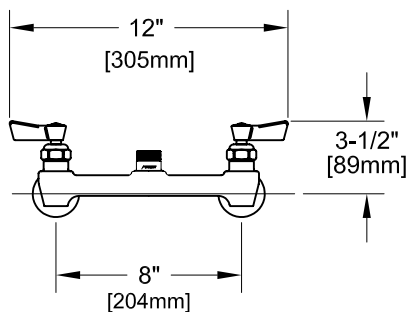

8" C/C BACKSPLASH FAUCET W/ LEVER HANDLES

8" C/C BACKSPLASH FAUCET W/ WRIST HANDLES

8" C/C BACKSPLASH FAUCET

ROUGH-IN:

PRODUCT NAME: STAINLESS STEEL
8" BACKSPLASH CONTROL VALVE SWIVEL OUTLET
WITH ELBOWS

MODEL:

- 61522 W/ SWIVEL STEMS AND LEVER HANDLES
- 61530 W/ SWIVEL STEMS AND WRIST HANDLES

FEATURES

CONTROL VALVE

- * 8" C/C BACKSPLASH MOUNT
- * CONCENTRICS
- * STAINLESS STEEL CONSTRUCTION
- * SWIVELLING SEAT DISKS
- * HOT SIDE STEM - RIGHT HAND
- * COLD SIDE STEM - LEFT HAND
- * LEVER HANDLES OR WRIST HANDLES
- * 1/2" CLOSE ELBOWS

SYSTEM LIMITS

- * TEMP: 40°F MIN. TO 140°F MAX.
- * PRESSURE: 200 PSI MAX. STATIC

SHIPPING WEIGHT

- * 4.0 LBS

* NSF 61-9 APPROVED & LISTED

www.truesdail.com

FISHER MANUFACTURING COMPANY

TOLL FREE: 800-421-6162 - FAX: 800-832-8238