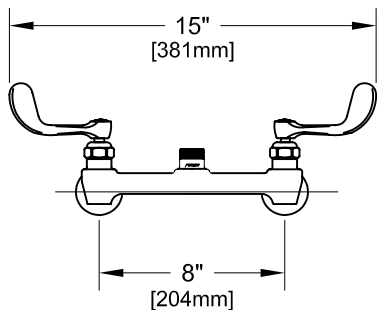

8" C/C BACKSPLASH FAUCET W/ LEVER HANDLES

8" C/C BACKSPLASH FAUCET W/ WRIST HANDLES

8" C/C BACKSPLASH FAUCET

ROUGH-IN:

PRODUCT NAME: STAINLESS STEEL
8" BACKSPLASH CONTROL VALVE SWIVEL OUTLET
WITH ELBOWS

MODEL:

- 61522 W/ SWIVEL STEMS AND LEVER HANDLES
- 61530 W/ SWIVEL STEMS AND WRIST HANDLES

FEATURES

CONTROL VALVE

- * 8" C/C BACKSPLASH MOUNT
- * CONCENTRICS
- * STAINLESS STEEL CONSTRUCTION
- * SWIVELLING SEAT DISKS
- * HOT SIDE STEM - RIGHT HAND
- * COLD SIDE STEM - LEFT HAND
- * LEVER HANDLES OR WRIST HANDLES
- * 1/2" CLOSE ELBOWS

SYSTEM LIMITS

- * TEMP: 40°F MIN. TO 140°F MAX.
- * PRESSURE: 200 PSI MAX. STATIC

SHIPPING WEIGHT

- * 4.0 LBS

* NSF 61-9 APPROVED & LISTED

www.truesdail.com

FISHER MANUFACTURING COMPANY

TOLL FREE: 800-421-6162 - FAX: 800-832-8238