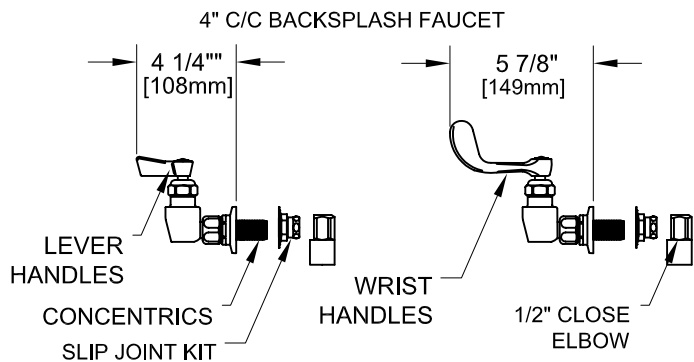

4" C/C BACKSPLASH FAUCET W/ LEVER HANDLES

4" C/C BACKSPLASH FAUCET W/ WRIST HANDLES

ROUGH-IN:

PRODUCT NAME: STAINLESS STEEL
4" C/C BACKSPLASH FAUCET WITH ELBOWS

MODEL:

- 62413 W/ 6" SWING SPOUT W/ LEVER HANDLES
- 62294 W/ 8" SWING SPOUT W/ LEVER HANDLES
- 62162 W/ 10" SWING SPOUT W/ LEVER HANDLES
- 62022 W/ 12" SWING SPOUT W/ LEVER HANDLES
- 61891 W/ 14" SWING SPOUT W/ LEVER HANDLES
- 61778 W/ 16" SWING SPOUT W/ LEVER HANDLES
- 62421 W/ 6" SWING SPOUT W/ WRIST HANDLES
- 62308 W/ 8" SWING SPOUT W/ WRIST HANDLES
- 62170 W/ 10" SWING SPOUT W/ WRIST HANDLES
- 62030 W/ 12" SWING SPOUT W/ WRIST HANDLES
- 61905 W/ 14" SWING SPOUT W/ WRIST HANDLES
- 61786 W/ 16" SWING SPOUT W/ WRIST HANDLES

FEATURES

CONTROL VALVE

- * 4" C/C BACKSPLASH MOUNT
- * CONCENTRICS
- * STAINLESS STEEL CONSTRUCTION
- * SWIVELLING SEAT DISKS
- * HOT SIDE STEM - RIGHT HAND
- * COLD SIDE STEM - LEFT HAND
- * LEVER HANDLES OR WRIST HANDLES
- * 1/2" CLOSE ELBOWS
- * SWING SPOUT

SYSTEM LIMITS

- * TEMP: 40°F MIN. TO 140°F MAX.

SHIPPING WEIGHT

- * 5.0 LBS

* NSF 61-9 APPROVED & LISTED
www.truesdail.com

MODELS	DIM "A"	DIM "B"	DIM "C"
62413 62421	2-1/4" [57mm]	5-7/8" [149mm]	6" [152mm]
62294 62308	2-1/2" [64mm]	6-3/8" [162mm]	8" [204mm]
62162 62170	3-1/8" [79mm]	6-7/8" [175mm]	10" [254mm]
62022 62030	3-3/4" [95mm]	7-3/8" [187mm]	12" [305mm]
61891 61905	4-3/8" [111mm]	8-1/4" [210mm]	14" [356mm]
61778 61786	5" [127mm]	8-7/8" [225mm]	16" [406mm]