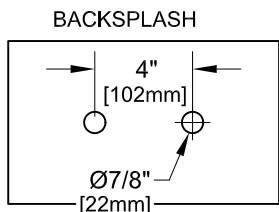

4" C/C BACKSPLASH FAUCET W/ LEVER HANDLES

4" C/C BACKSPLASH FAUCET W/ WRIST HANDLES

ROUGH-IN:

PRODUCT NAME: STAINLESS STEEL
4" C/C BACKSPLASH FAUCET WITH ELBOWS

MODEL:

- 62413 W/ 6" SWING SPOUT W/ LEVER HANDLES
- 62294 W/ 8" SWING SPOUT W/ LEVER HANDLES
- 62162 W/ 10" SWING SPOUT W/ LEVER HANDLES
- 62022 W/ 12" SWING SPOUT W/ LEVER HANDLES
- 61891 W/ 14" SWING SPOUT W/ LEVER HANDLES
- 61778 W/ 16" SWING SPOUT W/ LEVER HANDLES
- 62421 W/ 6" SWING SPOUT W/ WRIST HANDLES
- 62308 W/ 8" SWING SPOUT W/ WRIST HANDLES
- 62170 W/ 10" SWING SPOUT W/ WRIST HANDLES
- 62030 W/ 12" SWING SPOUT W/ WRIST HANDLES
- 61905 W/ 14" SWING SPOUT W/ WRIST HANDLES
- 61786 W/ 16" SWING SPOUT W/ WRIST HANDLES

FEATURES

CONTROL VALVE

- * 4" C/C BACKSPLASH MOUNT
- * CONCENTRICS
- * STAINLESS STEEL CONSTRUCTION
- * SWIVELLING SEAT DISKS
- * HOT SIDE STEM - RIGHT HAND
- * COLD SIDE STEM - LEFT HAND
- * LEVER HANDLES OR WRIST HANDLES
- * 1/2" CLOSE ELBOWS
- * SWING SPOUT

SYSTEM LIMITS

- * TEMP: 40°F MIN. TO 140°F MAX.

SHIPPING WEIGHT

- * 5.0 LBS

* NSF 61-9 APPROVED & LISTED
www.truesdail.com

MODELS	DIM "A"	DIM "B"	DIM "C"
62413 62421	2-1/4" [57mm]	5-7/8" [149mm]	6" [152mm]
62294 62308	2-1/2" [64mm]	6-3/8" [162mm]	8" [204mm]
62162 62170	3-1/8" [79mm]	6-7/8" [175mm]	10" [254mm]
62022 62030	3-3/4" [95mm]	7-3/8" [187mm]	12" [305mm]
61891 61905	4-3/8" [111mm]	8-1/4" [210mm]	14" [356mm]
61778 61786	5" [127mm]	8-7/8" [225mm]	16" [406mm]