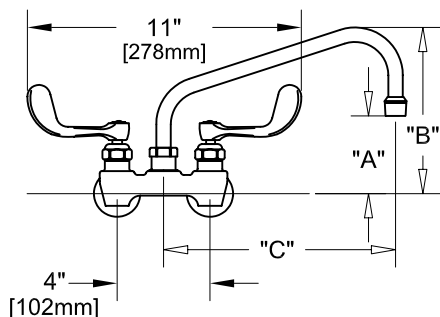

4" C/C BACKSPLASH FAUCET W/ LEVER HANDLES

4" C/C BACKSPLASH FAUCET W/ WRIST HANDLES

ROUGH-IN:

PRODUCT NAME: STAINLESS STEEL
4" C/C BACKSPLASH FAUCET WITH ELBOWS

MODEL:

- 62413 W/ 6" SWING SPOUT W/ LEVER HANDLES
- 62294 W/ 8" SWING SPOUT W/ LEVER HANDLES
- 62162 W/ 10" SWING SPOUT W/ LEVER HANDLES
- 62022 W/ 12" SWING SPOUT W/ LEVER HANDLES
- 61891 W/ 14" SWING SPOUT W/ LEVER HANDLES
- 61778 W/ 16" SWING SPOUT W/ LEVER HANDLES
- 62421 W/ 6" SWING SPOUT W/ WRIST HANDLES
- 62308 W/ 8" SWING SPOUT W/ WRIST HANDLES
- 62170 W/ 10" SWING SPOUT W/ WRIST HANDLES
- 62030 W/ 12" SWING SPOUT W/ WRIST HANDLES
- 61905 W/ 14" SWING SPOUT W/ WRIST HANDLES
- 61786 W/ 16" SWING SPOUT W/ WRIST HANDLES

FEATURES

CONTROL VALVE

- * 4" C/C BACKSPLASH MOUNT
- * CONCENTRICS
- * STAINLESS STEEL CONSTRUCTION
- * SWIVELLING SEAT DISKS
- * HOT SIDE STEM - RIGHT HAND
- * COLD SIDE STEM - LEFT HAND
- * LEVER HANDLES OR WRIST HANDLES
- * 1/2" CLOSE ELBOWS
- * SWING SPOUT

SYSTEM LIMITS

- * TEMP: 40°F MIN. TO 140°F MAX.

SHIPPING WEIGHT

- * 5.0 LBS

* NSF 61-9 APPROVED & LISTED
www.truesdail.com

MODELS	DIM "A"	DIM "B"	DIM "C"
62413 62421	2-1/4" [57mm]	5-7/8" [149mm]	6" [152mm]
62294 62308	2-1/2" [64mm]	6-3/8" [162mm]	8" [204mm]
62162 62170	3-1/8" [79mm]	6-7/8" [175mm]	10" [254mm]
62022 62030	3-3/4" [95mm]	7-3/8" [187mm]	12" [305mm]
61891 61905	4-3/8" [111mm]	8-1/4" [210mm]	14" [356mm]
61778 61786	5" [127mm]	8-7/8" [225mm]	16" [406mm]