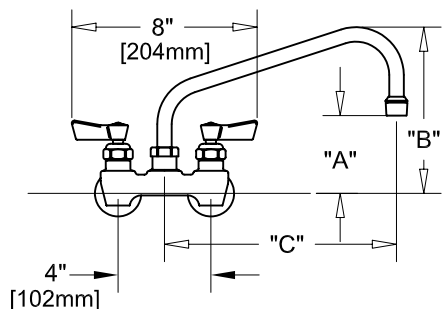

4" C/C BACKSPLASH FAUCET W/ LEVER HANDLES

4" C/C BACKSPLASH FAUCET W/ WRIST HANDLES

ROUGH-IN:

PRODUCT NAME: STAINLESS STEEL
4" C/C BACKSPLASH FAUCET WITH ELBOWS

MODEL:

- 62413 W/ 6" SWING SPOUT W/ LEVER HANDLES
- 62294 W/ 8" SWING SPOUT W/ LEVER HANDLES
- 62162 W/ 10" SWING SPOUT W/ LEVER HANDLES
- 62022 W/ 12" SWING SPOUT W/ LEVER HANDLES
- 61891 W/ 14" SWING SPOUT W/ LEVER HANDLES
- 61778 W/ 16" SWING SPOUT W/ LEVER HANDLES
- 62421 W/ 6" SWING SPOUT W/ WRIST HANDLES
- 62308 W/ 8" SWING SPOUT W/ WRIST HANDLES
- 62170 W/ 10" SWING SPOUT W/ WRIST HANDLES
- 62030 W/ 12" SWING SPOUT W/ WRIST HANDLES
- 61905 W/ 14" SWING SPOUT W/ WRIST HANDLES
- 61786 W/ 16" SWING SPOUT W/ WRIST HANDLES

FEATURES

CONTROL VALVE

- * 4" C/C BACKSPLASH MOUNT
- * CONCENTRICS
- * STAINLESS STEEL CONSTRUCTION
- * SWIVELLING SEAT DISKS
- * HOT SIDE STEM - RIGHT HAND
- * COLD SIDE STEM - LEFT HAND
- * LEVER HANDLES OR WRIST HANDLES
- * 1/2" CLOSE ELBOWS
- * SWING SPOUT

SYSTEM LIMITS

- * TEMP: 40°F MIN. TO 140°F MAX.

SHIPPING WEIGHT

- * 5.0 LBS

* NSF 61-9 APPROVED & LISTED
www.truesdail.com

MODELS	DIM "A"	DIM "B"	DIM "C"
62413 62421	2-1/4" [57mm]	5-7/8" [149mm]	6" [152mm]
62294 62308	2-1/2" [64mm]	6-3/8" [162mm]	8" [204mm]
62162 62170	3-1/8" [79mm]	6-7/8" [175mm]	10" [254mm]
62022 62030	3-3/4" [95mm]	7-3/8" [187mm]	12" [305mm]
61891 61905	4-3/8" [111mm]	8-1/4" [210mm]	14" [356mm]
61778 61786	5" [127mm]	8-7/8" [225mm]	16" [406mm]