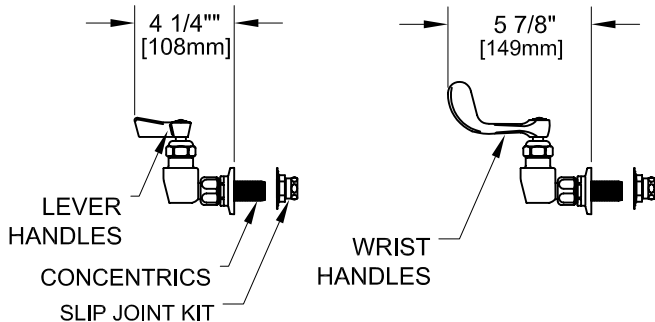

4" C/C BACKSPLASH FAUCET W/ LEVER HANDLES

4" C/C BACKSPLASH FAUCET W/ WRIST HANDLES

4" C/C BACKSPLASH FAUCET

ROUGH-IN:

PRODUCT NAME: STAINLESS STEEL
4" C/C BACKSPLASH FAUCET

MODEL:

- 62448 W/ 6" SWING SPOUT W/ LEVER HANDLES
- 62316 W/ 8" SWING SPOUT W/ LEVER HANDLES
- 62189 W/ 10" SWING SPOUT W/ LEVER HANDLES
- 62049 W/ 12" SWING SPOUT W/ LEVER HANDLES
- 61913 W/ 14" SWING SPOUT W/ LEVER HANDLES
- 61794 W/ 16" SWING SPOUT W/ LEVER HANDLES
- 62456 W/ 6" SWING SPOUT W/ WRIST HANDLES
- 62324 W/ 8" SWING SPOUT W/ WRIST HANDLES
- 62197 W/ 10" SWING SPOUT W/ WRIST HANDLES
- 62057 W/ 12" SWING SPOUT W/ WRIST HANDLES
- 61921 W/ 14" SWING SPOUT W/ WRIST HANDLES
- 61808 W/ 16" SWING SPOUT W/ WRIST HANDLES

FEATURES

- CONTROL VALVE
- * 4" C/C BACKSPLASH
 - * CONCENTRICS
 - * STAINLESS STEEL CONSTRUCTION
 - * SWIVELLING SEAT DISKS
 - * HOT SIDE STEM - RIGHT HAND
 - * COLD SIDE STEM - LEFT HAND
 - * LEVER HANDLES OR WRIST HANDLES
 - * SWING SPOUT

SYSTEM LIMITS

- * TEMP: 40°F MIN. TO 140°F MAX.
- * PRESSURE: 200 PSI MAX. STATIC
- * 2.20 GPM AT 80 PSI

SHIPPING WEIGHT

- * 5.0 LBS

* NSF 61-9 APPROVED & LISTED

www.truesdail.com

MODELS	DIM "A"	DIM "B"	DIM "C"
62448 62456	2-1/4" [57mm]	5-7/8" [149mm]	6" [152mm]
62316 62324	2-1/2" [64mm]	6-3/8" [162mm]	8" [204mm]
62198 62197	3-1/8" [79mm]	6-7/8" [175mm]	10" [254mm]
62049 62057	3-3/4" [95mm]	7-3/8" [187mm]	12" [305mm]
61913 61921	4-3/8" [111mm]	8-1/4" [210mm]	14" [356mm]
61794 61808	5" [127mm]	8-7/8" [225mm]	16" [406mm]