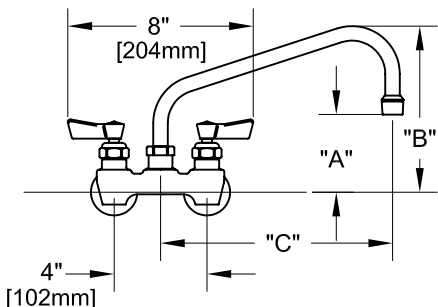

4" C/C BACKSPLASH FAUCET W/ LEVER HANDLES

4" C/C BACKSPLASH FAUCET W/ WRIST HANDLES

4" C/C BACKSPLASH FAUCET

ROUGH-IN:

PRODUCT NAME: STAINLESS STEEL
4" C/C BACKSPLASH FAUCET

MODEL:

- 62448 W/ 6" SWING SPOUT W/ LEVER HANDLES
- 62316 W/ 8" SWING SPOUT W/ LEVER HANDLES
- 62189 W/ 10" SWING SPOUT W/ LEVER HANDLES
- 62049 W/ 12" SWING SPOUT W/ LEVER HANDLES
- 61913 W/ 14" SWING SPOUT W/ LEVER HANDLES
- 61794 W/ 16" SWING SPOUT W/ LEVER HANDLES
- 62456 W/ 6" SWING SPOUT W/ WRIST HANDLES
- 62324 W/ 8" SWING SPOUT W/ WRIST HANDLES
- 62197 W/ 10" SWING SPOUT W/ WRIST HANDLES
- 62057 W/ 12" SWING SPOUT W/ WRIST HANDLES
- 61921 W/ 14" SWING SPOUT W/ WRIST HANDLES
- 61808 W/ 16" SWING SPOUT W/ WRIST HANDLES

FEATURES

- CONTROL VALVE
- * 4" C/C BACKSPLASH
 - * CONCENTRICS
 - * STAINLESS STEEL CONSTRUCTION
 - * SWIVELLING SEAT DISKS
 - * HOT SIDE STEM - RIGHT HAND
 - * COLD SIDE STEM - LEFT HAND
 - * LEVER HANDLES OR WRIST HANDLES
 - * SWING SPOUT

SYSTEM LIMITS

- * TEMP: 40°F MIN. TO 140°F MAX.
- * PRESSURE: 200 PSI MAX. STATIC
- * 2.20 GPM AT 80 PSI

SHIPPING WEIGHT

- * 5.0 LBS

* NSF 61-9 APPROVED & LISTED

www.truesdail.com

MODELS	DIM "A"	DIM "B"	DIM "C"
62448 62456	2-1/4" [57mm]	5-7/8" [149mm]	6" [152mm]
62316 62324	2-1/2" [64mm]	6-3/8" [162mm]	8" [204mm]
62198 62197	3-1/8" [79mm]	6-7/8" [175mm]	10" [254mm]
62049 62057	3-3/4" [95mm]	7-3/8" [187mm]	12" [305mm]
61913 61921	4-3/8" [111mm]	8-1/4" [210mm]	14" [356mm]
61794 61808	5" [127mm]	8-7/8" [225mm]	16" [406mm]