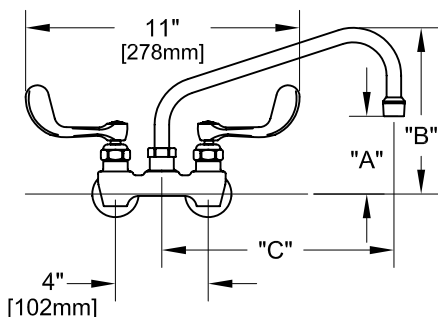

4" C/C BACKSPLASH FAUCET W/ LEVER HANDLES

4" C/C BACKSPLASH FAUCET W/ WRIST HANDLES

4" C/C BACKSPLASH FAUCET

ROUGH-IN:

PRODUCT NAME: STAINLESS STEEL
4" C/C BACKSPLASH FAUCET

MODEL:

- 62448 W/ 6" SWING SPOUT W/ LEVER HANDLES
- 62316 W/ 8" SWING SPOUT W/ LEVER HANDLES
- 62189 W/ 10" SWING SPOUT W/ LEVER HANDLES
- 62049 W/ 12" SWING SPOUT W/ LEVER HANDLES
- 61913 W/ 14" SWING SPOUT W/ LEVER HANDLES
- 61794 W/ 16" SWING SPOUT W/ LEVER HANDLES
- 62456 W/ 6" SWING SPOUT W/ WRIST HANDLES
- 62324 W/ 8" SWING SPOUT W/ WRIST HANDLES
- 62197 W/ 10" SWING SPOUT W/ WRIST HANDLES
- 62057 W/ 12" SWING SPOUT W/ WRIST HANDLES
- 61921 W/ 14" SWING SPOUT W/ WRIST HANDLES
- 61808 W/ 16" SWING SPOUT W/ WRIST HANDLES

FEATURES

- CONTROL VALVE
- * 4" C/C BACKSPLASH
 - * CONCENTRICS
 - * STAINLESS STEEL CONSTRUCTION
 - * SWIVELLING SEAT DISKS
 - * HOT SIDE STEM - RIGHT HAND
 - * COLD SIDE STEM - LEFT HAND
 - * LEVER HANDLES OR WRIST HANDLES
 - * SWING SPOUT

SYSTEM LIMITS

- * TEMP: 40°F MIN. TO 140°F MAX.
- * PRESSURE: 200 PSI MAX. STATIC
- * 2.20 GPM AT 80 PSI

SHIPPING WEIGHT

- * 5.0 LBS

* NSF 61-9 APPROVED & LISTED

www.truesdail.com

MODELS	DIM "A"	DIM "B"	DIM "C"
62448 62456	2-1/4" [57mm]	5-7/8" [149mm]	6" [152mm]
62316 62324	2-1/2" [64mm]	6-3/8" [162mm]	8" [204mm]
62198 62197	3-1/8" [79mm]	6-7/8" [175mm]	10" [254mm]
62049 62057	3-3/4" [95mm]	7-3/8" [187mm]	12" [305mm]
61913 61921	4-3/8" [111mm]	8-1/4" [210mm]	14" [356mm]
61794 61808	5" [127mm]	8-7/8" [225mm]	16" [406mm]