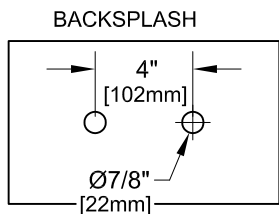

4" C/C BACKSPLASH FAUCET W/ LEVER HANDLES

4" C/C BACKSPLASH FAUCET W/ WRIST HANDLES

4" C/C BACKSPLASH FAUCET

ROUGH-IN:

PRODUCT NAME: STAINLESS STEEL
4" C/C BACKSPLASH FAUCET

MODEL:

- 62448 W/ 6" SWING SPOUT W/ LEVER HANDLES
- 62316 W/ 8" SWING SPOUT W/ LEVER HANDLES
- 62189 W/ 10" SWING SPOUT W/ LEVER HANDLES
- 62049 W/ 12" SWING SPOUT W/ LEVER HANDLES
- 61913 W/ 14" SWING SPOUT W/ LEVER HANDLES
- 61794 W/ 16" SWING SPOUT W/ LEVER HANDLES
- 62456 W/ 6" SWING SPOUT W/ WRIST HANDLES
- 62324 W/ 8" SWING SPOUT W/ WRIST HANDLES
- 62197 W/ 10" SWING SPOUT W/ WRIST HANDLES
- 62057 W/ 12" SWING SPOUT W/ WRIST HANDLES
- 61921 W/ 14" SWING SPOUT W/ WRIST HANDLES
- 61808 W/ 16" SWING SPOUT W/ WRIST HANDLES

FEATURES

- CONTROL VALVE
- * 4" C/C BACKSPLASH
 - * CONCENTRICS
 - * STAINLESS STEEL CONSTRUCTION
 - * SWIVELLING SEAT DISKS
 - * HOT SIDE STEM - RIGHT HAND
 - * COLD SIDE STEM - LEFT HAND
 - * LEVER HANDLES OR WRIST HANDLES
 - * SWING SPOUT

SYSTEM LIMITS

- * TEMP: 40°F MIN. TO 140°F MAX.
- * PRESSURE: 200 PSI MAX. STATIC
- * 2.20 GPM AT 80 PSI

SHIPPING WEIGHT

- * 5.0 LBS

* NSF 61-9 APPROVED & LISTED

www.truesdail.com

MODELS	DIM "A"	DIM "B"	DIM "C"
62448 62456	2-1/4" [57mm]	5-7/8" [149mm]	6" [152mm]
62316 62324	2-1/2" [64mm]	6-3/8" [162mm]	8" [204mm]
62198 62197	3-1/8" [79mm]	6-7/8" [175mm]	10" [254mm]
62049 62057	3-3/4" [95mm]	7-3/8" [187mm]	12" [305mm]
61913 61921	4-3/8" [111mm]	8-1/4" [210mm]	14" [356mm]
61794 61808	5" [127mm]	8-7/8" [225mm]	16" [406mm]