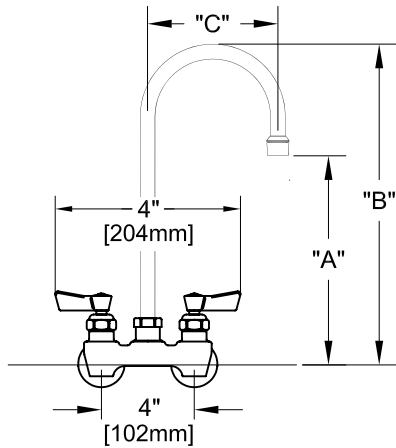

4" BACKSPLASH FAUCET W/ LEVER HANDLES

4" BACKSPLASH FAUCET W/ WRIST HANDLES

4" C/C BACKSPLASH FAUCET

ROUGH-IN:

ANSI/A112.18.1-2005

PRODUCT NAME:

STAINLESS STEEL 4" BACKSPLASH / ADJ. WALL
FAUCET WITH SWIVEL / RIGID GOOSENECK SPOUT

MODEL:

- 62669 W/ 6" SWIVEL/RIGID GOOSENECK SPOUT
W/ LEVER HANDLES
- 62502 W/ 12" SWIVEL/RIGID GOOSENECK SPOUT
W/ LEVER HANDLES
- 62677 W/ 6" SWIVEL/RIGID GOOSENECK SPOUT
W/ WRIST HANDLES
- 62510 W/ 12" SWIVEL/RIGID GOOSENECK SPOUT
W/ WRIST HANDLES

FEATURES

CONTROL VALVE

- * 4" C/C BACKSPLASH
- * CONCENTRICS
- * STAINLESS STEEL CONSTRUCTION
- * SWIVELLING SEAT DISKS
- * HOT SIDE STEM - RIGHT HAND
- * COLD SIDE STEM - LEFT HAND
- * LEVER HANDLES OR WRIST HANDLES
- * GOOSENECK SPOUT

SYSTEM LIMITS

- * TEMP: 40°F MIN. TO 140°F MAX.
- * PRESSURE: 200 PSI MAX. STATIC
- * 2.20 GPM AT 80 PSI

SHIPPING WEIGHT

- * 5.0 LBS

* NSF 61-9 APPROVED & LISTED

www.truesdail.com

MODELS	DIM "A"	DIM "B"	DIM "C"
62669	4-1/2"	8-1/16"	3-1/2"
62677	[114.3mm]	[204.8mm]	[88.90mm]
62502	8-1/4"	12-1/4"	5-1/2"
62510	[209.6mm]	[311.2mm]	[139.7mm]