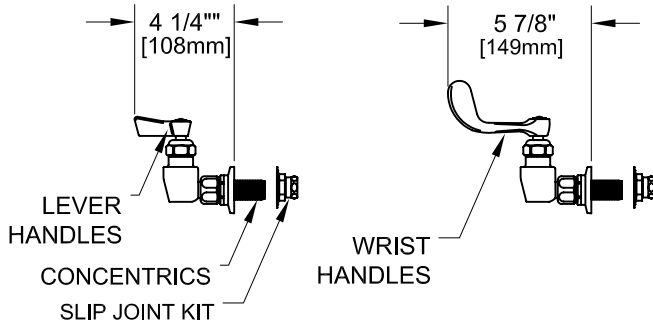

4" BACKSPLASH FAUCET W/ LEVER HANDLES

4" BACKSPLASH FAUCET W/ WRIST HANDLES

4" C/C BACKSPLASH FAUCET

ROUGH-IN:

ANSI/A112.18.1-2005

PRODUCT NAME:

STAINLESS STEEL 4" BACKSPLASH / ADJ. WALL
FAUCET WITH SWIVEL / RIGID GOOSENECK SPOUT

MODEL:

- 62669 W/ 6" SWIVEL/RIGID GOOSENECK SPOUT
W/ LEVER HANDLES
- 62502 W/ 12" SWIVEL/RIGID GOOSENECK SPOUT
W/ LEVER HANDLES
- 62677 W/ 6" SWIVEL/RIGID GOOSENECK SPOUT
W/ WRIST HANDLES
- 62510 W/ 12" SWIVEL/RIGID GOOSENECK SPOUT
W/ WRIST HANDLES

FEATURES

CONTROL VALVE

- * 4" C/C BACKSPLASH
- * CONCENTRICS
- * STAINLESS STEEL CONSTRUCTION
- * SWIVELLING SEAT DISKS
- * HOT SIDE STEM - RIGHT HAND
- * COLD SIDE STEM - LEFT HAND
- * LEVER HANDLES OR WRIST HANDLES
- * GOOSENECK SPOUT

SYSTEM LIMITS

- * TEMP: 40°F MIN. TO 140°F MAX.
- * PRESSURE: 200 PSI MAX. STATIC
- * 2.20 GPM AT 80 PSI

SHIPPING WEIGHT

- * 5.0 LBS

* NSF 61-9 APPROVED & LISTED

www.truesdail.com

MODELS	DIM "A"	DIM "B"	DIM "C"
62669	4-1/2"	8-1/16"	3-1/2"
62677	[114.3mm]	[204.8mm]	[88.90mm]
62502	8-1/4"	12-1/4"	5-1/2"
62510	[209.6mm]	[311.2mm]	[139.7mm]