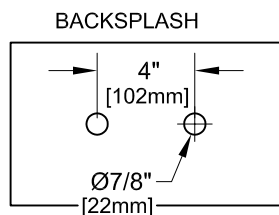

4" BACKSPLASH FAUCET W/ LEVER HANDLES

4" BACKSPLASH FAUCET W/ WRIST HANDLES

4" C/C BACKSPLASH FAUCET

ROUGH-IN:

ANSI/A112.18.1-2005

PRODUCT NAME:

STAINLESS STEEL 4" BACKSPLASH / ADJ. WALL
FAUCET WITH SWIVEL / RIGID GOOSENECK SPOUT

MODEL:

- 62669 W/ 6" SWIVEL/RIGID GOOSENECK SPOUT
W/ LEVER HANDLES
- 62502 W/ 12" SWIVEL/RIGID GOOSENECK SPOUT
W/ LEVER HANDLES
- 62677 W/ 6" SWIVEL/RIGID GOOSENECK SPOUT
W/ WRIST HANDLES
- 62510 W/ 12" SWIVEL/RIGID GOOSENECK SPOUT
W/ WRIST HANDLES

FEATURES

CONTROL VALVE

- * 4" C/C BACKSPLASH
- * CONCENTRICS
- * STAINLESS STEEL CONSTRUCTION
- * SWIVELLING SEAT DISKS
- * HOT SIDE STEM - RIGHT HAND
- * COLD SIDE STEM - LEFT HAND
- * LEVER HANDLES OR WRIST HANDLES
- * GOOSENECK SPOUT

SYSTEM LIMITS

- * TEMP: 40°F MIN. TO 140°F MAX.
- * PRESSURE: 200 PSI MAX. STATIC
- * 2.20 GPM AT 80 PSI

SHIPPING WEIGHT

- * 5.0 LBS

* NSF 61-9 APPROVED & LISTED

www.truesdail.com

MODELS	DIM "A"	DIM "B"	DIM "C"
62669	4-1/2"	8-1/16"	3-1/2"
62677	[114.3mm]	[204.8mm]	[88.90mm]
62502	8-1/4"	12-1/4"	5-1/2"
62510	[209.6mm]	[311.2mm]	[139.7mm]