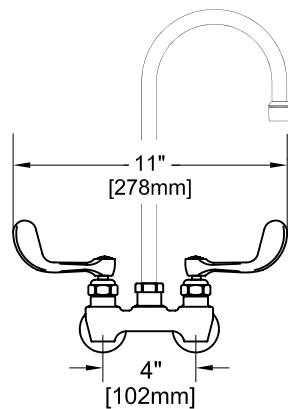

4" BACKSPLASH FAUCET W/ LEVER HANDLES

4" BACKSPLASH FAUCET W/ WRIST HANDLES

4" C/C BACKSPLASH FAUCET

ROUGH-IN:

ANSI/A112.18.1-2005

PRODUCT NAME:

STAINLESS STEEL 4" BACKSPLASH / ADJ. WALL
FAUCET WITH SWIVEL / RIGID GOOSENECK SPOUT

MODEL:

- 62669 W/ 6" SWIVEL/RIGID GOOSENECK SPOUT
W/ LEVER HANDLES
- 62502 W/ 12" SWIVEL/RIGID GOOSENECK SPOUT
W/ LEVER HANDLES
- 62677 W/ 6" SWIVEL/RIGID GOOSENECK SPOUT
W/ WRIST HANDLES
- 62510 W/ 12" SWIVEL/RIGID GOOSENECK SPOUT
W/ WRIST HANDLES

FEATURES

CONTROL VALVE

- * 4" C/C BACKSPLASH
- * CONCENTRICS
- * STAINLESS STEEL CONSTRUCTION
- * SWIVELLING SEAT DISKS
- * HOT SIDE STEM - RIGHT HAND
- * COLD SIDE STEM - LEFT HAND
- * LEVER HANDLES OR WRIST HANDLES
- * GOOSENECK SPOUT

SYSTEM LIMITS

- * TEMP: 40°F MIN. TO 140°F MAX.
- * PRESSURE: 200 PSI MAX. STATIC
- * 2.20 GPM AT 80 PSI

SHIPPING WEIGHT

- * 5.0 LBS

* NSF 61-9 APPROVED & LISTED

www.truesdail.com

MODELS	DIM "A"	DIM "B"	DIM "C"
62669	4-1/2"	8-1/16"	3-1/2"
62677	[114.3mm]	[204.8mm]	[88.90mm]
62502	8-1/4"	12-1/4"	5-1/2"
62510	[209.6mm]	[311.2mm]	[139.7mm]