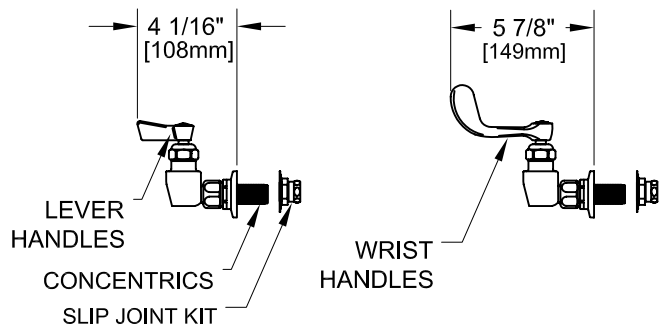

4" C/C BACKSPLASH FAUCET W/ LEVER HANDLES

4" C/C BACKSPLASH FAUCET W/ WRIST HANDLES

4" C/C BACKSPLASH FAUCET

ROUGH-IN:

PRODUCT NAME: STAINLESS STEEL  
4" BACKSPLASH CONTROL VALVE SWIVEL OUTLET

MODEL:  
 62839 W/ SWIVEL STEMS AND LEVER HANDLES  
 62847 W/ SWIVEL STEMS AND WRIST HANDLES

FEATURES

- CONTROL VALVE
- \* 4" C/C BACKSPLASH MOUNT
  - \* CONCENTRICS
  - \* STAINLESS STEEL CONSTRUCTION
  - \* SWIVELLING SEAT DISKS
  - \* HOT SIDE STEM - RIGHT HAND
  - \* COLD SIDE STEM - LEFT HAND
  - \* LEVER HANDLES OR WRIST HANDLES

- SYSTEM LIMITS
- \* TEMP: 40°F MIN. TO 140°F MAX.
  - \* PRESSURE: 200 PSI MAX. STATIC

SHIPPING WEIGHT  
\* 4.0 LBS

\* NSF 61-9 APPROVED & LISTED  
[www.truesdail.com](http://www.truesdail.com)