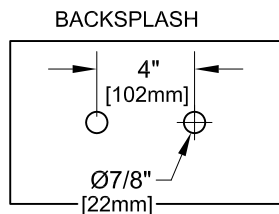

4" C/C BACKSPLASH FAUCET W/ LEVER HANDLES

4" C/C BACKSPLASH FAUCET W/ WRIST HANDLES

4" C/C BACKSPLASH FAUCET

ROUGH-IN:

PRODUCT NAME: STAINLESS STEEL  
4" BACKSPLASH CONTROL VALVE SWIVEL OUTLET

MODEL:  
 62839 W/ SWIVEL STEMS AND LEVER HANDLES  
 62847 W/ SWIVEL STEMS AND WRIST HANDLES

FEATURES

- CONTROL VALVE
- \* 4" C/C BACKSPLASH MOUNT
  - \* CONCENTRICS
  - \* STAINLESS STEEL CONSTRUCTION
  - \* SWIVELLING SEAT DISKS
  - \* HOT SIDE STEM - RIGHT HAND
  - \* COLD SIDE STEM - LEFT HAND
  - \* LEVER HANDLES OR WRIST HANDLES