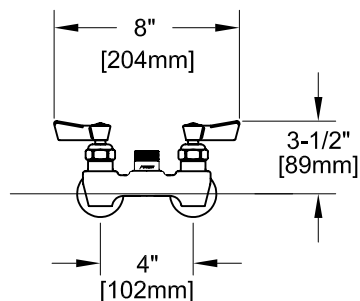

4" C/C BACKSPLASH FAUCET W/ LEVER HANDLES

4" C/C BACKSPLASH FAUCET W/ WRIST HANDLES

4" C/C BACKSPLASH FAUCET

ROUGH-IN:

PRODUCT NAME: STAINLESS STEEL  
4" BACKSPLASH CONTROL VALVE SWIVEL OUTLET

MODEL:  
 62839 W/ SWIVEL STEMS AND LEVER HANDLES  
 62847 W/ SWIVEL STEMS AND WRIST HANDLES

FEATURES

- CONTROL VALVE
- \* 4" C/C BACKSPLASH MOUNT
  - \* CONCENTRICS
  - \* STAINLESS STEEL CONSTRUCTION
  - \* SWIVELLING SEAT DISKS
  - \* HOT SIDE STEM - RIGHT HAND
  - \* COLD SIDE STEM - LEFT HAND
  - \* LEVER HANDLES OR WRIST HANDLES

- SYSTEM LIMITS
- \* TEMP: 40°F MIN. TO 140°F MAX.
  - \* PRESSURE: 200 PSI MAX. STATIC

SHIPPING WEIGHT  
\* 4.0 LBS

\* NSF 61-9 APPROVED & LISTED  
[www.truesdail.com](http://www.truesdail.com)