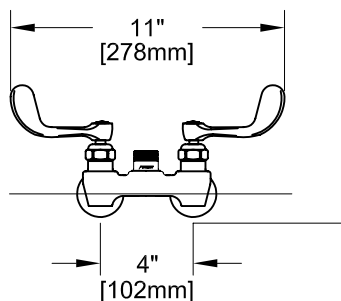

4" C/C BACKSPLASH FAUCET W/ LEVER HANDLES

4" C/C BACKSPLASH FAUCET W/ WRIST HANDLES

4" C/C BACKSPLASH FAUCET

ROUGH-IN:

PRODUCT NAME: STAINLESS STEEL  
4" BACKSPLASH CONTROL VALVE SWIVEL OUTLET

MODEL:  
 62839 W/ SWIVEL STEMS AND LEVER HANDLES  
 62847 W/ SWIVEL STEMS AND WRIST HANDLES

FEATURES

- CONTROL VALVE
- \* 4" C/C BACKSPLASH MOUNT
  - \* CONCENTRICS
  - \* STAINLESS STEEL CONSTRUCTION
  - \* SWIVELLING SEAT DISKS
  - \* HOT SIDE STEM - RIGHT HAND
  - \* COLD SIDE STEM - LEFT HAND
  - \* LEVER HANDLES OR WRIST HANDLES

- SYSTEM LIMITS
- \* TEMP: 40°F MIN. TO 140°F MAX.
  - \* PRESSURE: 200 PSI MAX. STATIC

SHIPPING WEIGHT  
\* 4.0 LBS

\* NSF 61-9 APPROVED & LISTED  
[www.truesdail.com](http://www.truesdail.com)