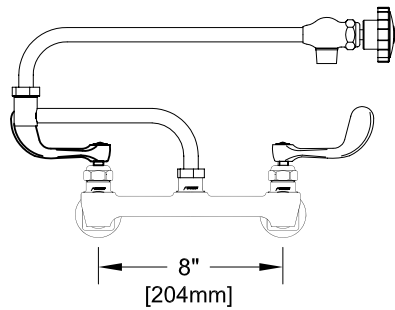

8" C/C BACKSPLASH FAUCET W/ LEVER HANDLES

8" C/C BACKSPLASH FAUCET W/ WRIST HANDLES

8" C/C BACKSPLASH FAUCET

ROUGH-IN:

ANSI/A112.18.1-2005

PRODUCT NAME:

STAINLESS STEEL 8" BACKSPLASH FAUCET WITH 12" CONTROL SWING & DJ SPOUT

MODEL:

- 65544 W/ 12" CONTROL SWING SPOUT, 7" DJ W/ LEVER HANDLES
- 65609 W/ 12" CONTROL SWING SPOUT, 12" DJ W/ LEVER HANDLES
- 65579 W/ 12" CONTROL SWING SPOUT, 7" DJ W/ WRIST HANDLES
- 65633 W/ 12" CONTROL SWING SPOUT, 12" DJ W/ WRIST HANDLES

FEATURES

CONTROL VALVE

- * 8" C/C BACKSPLASH MOUNT
- * CONCENTRICS
- * STAINLESS STEEL CONSTRUCTION
- * SWIVELLING SEAT DISKS
- * HOT SIDE STEM - RIGHT HAND
- * COLD SIDE STEM - LEFT HAND
- * LEVER HANDLES OR WRIST HANDLES
- * 1/2" CLOSE ELBOWS
- * EZ INSTALL ADAPTERS - T&S, CHI, KROWNE
- * CONTROL SWING SPOUT

SYSTEM LIMITS

- * TEMP: 40°F MIN. TO 140°F MAX.
- * 5 GPM @ 60 PSI

SHIPPING WEIGHT

- * 6.0 LBS

* NSF 61-9 APPROVED & LISTED

www.truedail.com

| MODELS | DIM "A" | DIM "B" | DIM "C" |
|----------------|------------------|----------------------|---------------------|
| 65544 65579 | 7" [177.8mm] | 12 1/2" [317.5mm] | 7 1/2" [190.5mm] |
| 65609 65633 | 12" [308.4mm] | 12 1/2" [317.5mm] | 7 1/2" [190.5mm] |