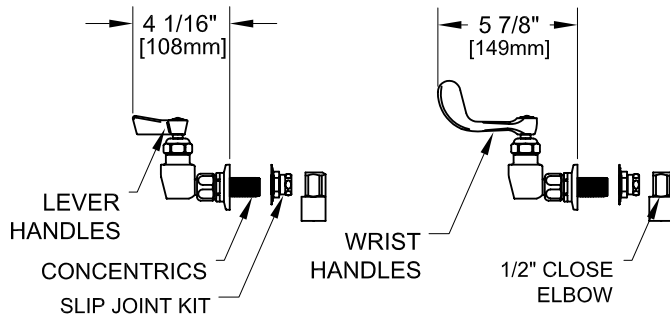

8" C/C BACKSPLASH FAUCET W/ LEVER HANDLES

8" C/C BACKSPLASH FAUCET W/ WRIST HANDLES

8" C/C BACKSPLASH FAUCET

ROUGH-IN:

ANSI/A112.18.1-2005

PRODUCT NAME:

STAINLESS STEEL 8" BACKSPLASH FAUCET WITH 12" CONTROL SWING & DJ SPOUT

MODEL:

- 65544 W/ 12" CONTROL SWING SPOUT, 7" DJ W/ LEVER HANDLES
- 65609 W/ 12" CONTROL SWING SPOUT, 12" DJ W/ LEVER HANDLES
- 65579 W/ 12" CONTROL SWING SPOUT, 7" DJ W/ WRIST HANDLES
- 65633 W/ 12" CONTROL SWING SPOUT, 12" DJ W/ WRIST HANDLES

FEATURES

CONTROL VALVE

- * 8" C/C BACKSPLASH MOUNT
- * CONCENTRICS
- * STAINLESS STEEL CONSTRUCTION
- * SWIVELLING SEAT DISKS
- * HOT SIDE STEM - RIGHT HAND
- * COLD SIDE STEM - LEFT HAND
- * LEVER HANDLES OR WRIST HANDLES
- * 1/2" CLOSE ELBOWS
- * EZ INSTALL ADAPTERS - T&S, CHI, KROWNE
- * CONTROL SWING SPOUT

SYSTEM LIMITS

- * TEMP: 40°F MIN. TO 140°F MAX.
- * 5 GPM @ 60 PSI

SHIPPING WEIGHT

- * 6.0 LBS

* NSF 61-9 APPROVED & LISTED

www.truedail.com

| MODELS | DIM "A" | DIM "B" | DIM "C" |
|----------------|------------------|----------------------|---------------------|
| 65544 65579 | 7" [177.8mm] | 12 1/2" [317.5mm] | 7 1/2" [190.5mm] |
| 65609 65633 | 12" [308.4mm] | 12 1/2" [317.5mm] | 7 1/2" [190.5mm] |