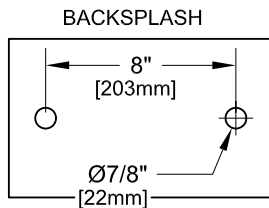

8" C/C BACKSPLASH FAUCET W/ LEVER HANDLES

8" C/C BACKSPLASH FAUCET W/ WRIST HANDLES

8" C/C BACKSPLASH FAUCET

ROUGH-IN:

ANSI/A112.18.1-2005

PRODUCT NAME:

STAINLESS STEEL 8" BACKSPLASH FAUCET WITH 12" CONTROL SWING & DJ SPOUT

FEATURES

CONTROL VALVE

- * 8" C/C BACKSPLASH MOUNT
- * CONCENTRICS
- * STAINLESS STEEL CONSTRUCTION
- * SWIVELLING SEAT DISKS
- * HOT SIDE STEM - RIGHT HAND
- * COLD SIDE STEM - LEFT HAND
- * LEVER HANDLES OR WRIST HANDLES
- * 1/2" CLOSE ELBOWS
- * EZ INSTALL ADAPTERS - T&S, CHI, KROWNE
- * CONTROL SWING SPOUT

SYSTEM LIMITS

- * TEMP: 40°F MIN. TO 140°F MAX.
- * 5 GPM @ 60 PSI

SHIPPING WEIGHT

- * 6.0 LBS

* NSF 61-9 APPROVED & LISTED

www.truedail.com

| MODELS | DIM "A" | DIM "B" | DIM "C" |
|----------------|------------------|----------------------|---------------------|
| 65544 65579 | 7" [177.8mm] | 12 1/2" [317.5mm] | 7 1/2" [190.5mm] |
| 65609 65633 | 12" [308.4mm] | 12 1/2" [317.5mm] | 7 1/2" [190.5mm] |