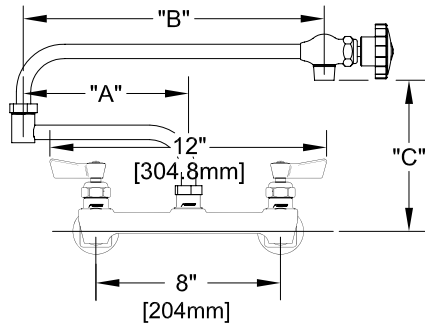

8" C/C BACKSPLASH FAUCET W/ LEVER HANDLES

8" C/C BACKSPLASH FAUCET W/ WRIST HANDLES

8" C/C BACKSPLASH FAUCET

ROUGH-IN:

ANSI/A112.18.1-2005

PRODUCT NAME:

STAINLESS STEEL 8" BACKSPLASH FAUCET WITH 12" CONTROL SWING & DJ SPOUT

MODEL:

- 65544 W/ 12" CONTROL SWING SPOUT, 7" DJ W/ LEVER HANDLES
- 65609 W/ 12" CONTROL SWING SPOUT, 12" DJ W/ LEVER HANDLES
- 65579 W/ 12" CONTROL SWING SPOUT, 7" DJ W/ WRIST HANDLES
- 65633 W/ 12" CONTROL SWING SPOUT, 12" DJ W/ WRIST HANDLES

FEATURES

CONTROL VALVE

- * 8" C/C BACKSPLASH MOUNT
- * CONCENTRICS
- * STAINLESS STEEL CONSTRUCTION
- * SWIVELLING SEAT DISKS
- * HOT SIDE STEM - RIGHT HAND
- * COLD SIDE STEM - LEFT HAND
- * LEVER HANDLES OR WRIST HANDLES
- * 1/2" CLOSE ELBOWS
- * EZ INSTALL ADAPTERS - T&S, CHI, KROWNE
- * CONTROL SWING SPOUT

SYSTEM LIMITS

- * TEMP: 40°F MIN. TO 140°F MAX.
- * 5 GPM @ 60 PSI

SHIPPING WEIGHT

- * 6.0 LBS

* NSF 61-9 APPROVED & LISTED

www.truedail.com

| MODELS | DIM "A" | DIM "B" | DIM "C" |
|----------------|------------------|----------------------|---------------------|
| 65544 65579 | 7" [177.8mm] | 12 1/2" [317.5mm] | 7 1/2" [190.5mm] |
| 65609 65633 | 12" [308.4mm] | 12 1/2" [317.5mm] | 7 1/2" [190.5mm] |