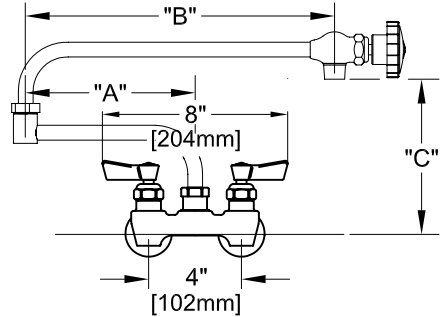

4" BACKSPLASH FAUCET W/ LEVER HANDLES

4" BACKSPLASH FAUCET W/ WRIST HANDLES

4" C/C BACKSPLASH FAUCET

ROUGH-IN:

PRODUCT NAME:  
STAINLESS STEEL 4" BACKSPLASH FAUCET WITH 12" CONTROL SWING & DJ SPOUT

- MODEL:
- 66273 W/ 12" CONTROL SWING SPOUT, 7" DJ W/ LEVER HANDLES
  - 66354 W/ 12" CONTROL SWING SPOUT, 12" DJ W/ LEVER HANDLES
  - 66311 W/ 12" CONTROL SWING SPOUT, 7" DJ W/ WRIST HANDLES
  - 66389 W/ 12" CONTROL SWING SPOUT, 12" DJ W/ WRIST HANDLES

- FEATURES
- CONTROL VALVE
  - \* 4" C/C BACKSPLASH
  - \* CONCENTRICS
  - \* STAINLESS STEEL CONSTRUCTION
  - \* SWIVELLING SEAT DISKS
  - \* HOT SIDE STEM - RIGHT HAND
  - \* COLD SIDE STEM - LEFT HAND
  - \* LEVER HANDLES OR WRIST HANDLES
  - \* CONTROL SWING SPOUT

- SYSTEM LIMITS
- \* TEMP: 40°F MIN. TO 140°F MAX.
  - \* 5 GPM @ 60 PSI

SHIPPING WEIGHT  
\* 6.0 LBS

\* NSF 61-9 APPROVED & LISTED  
[www.truesdail.com](http://www.truesdail.com)

MODELS	DIM "A"	DIM "B"	DIM "C"
66273 66311	7" [177.8mm]	12 1/2" [317.5mm]	7 1/2" [190.5mm]
66354 66389	12" [308.4mm]	12 1/2" [317.5mm]	7 1/2" [190.5mm]