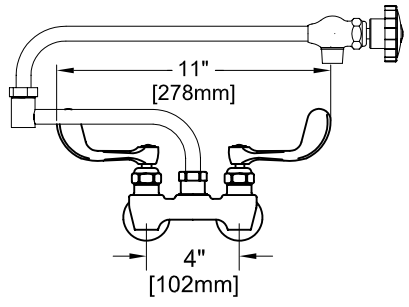

4" BACKSPLASH FAUCET W/ LEVER HANDLES

4" BACKSPLASH FAUCET W/ WRIST HANDLES

4" C/C BACKSPLASH FAUCET

ROUGH-IN:

PRODUCT NAME:  
STAINLESS STEEL 4" BACKSPLASH FAUCET WITH 12" CONTROL SWING & DJ SPOUT

- MODEL:
- 66273 W/ 12" CONTROL SWING SPOUT, 7" DJ W/ LEVER HANDLES
  - 66354 W/ 12" CONTROL SWING SPOUT, 12" DJ W/ LEVER HANDLES
  - 66311 W/ 12" CONTROL SWING SPOUT, 7" DJ W/ WRIST HANDLES
  - 66389 W/ 12" CONTROL SWING SPOUT, 12" DJ W/ WRIST HANDLES

- FEATURES
- CONTROL VALVE
  - \* 4" C/C BACKSPLASH
  - \* CONCENTRICS
  - \* STAINLESS STEEL CONSTRUCTION
  - \* SWIVELLING SEAT DISKS
  - \* HOT SIDE STEM - RIGHT HAND
  - \* COLD SIDE STEM - LEFT HAND
  - \* LEVER HANDLES OR WRIST HANDLES
  - \* CONTROL SWING SPOUT

- SYSTEM LIMITS
- \* TEMP: 40°F MIN. TO 140°F MAX.
  - \* 5 GPM @ 60 PSI

SHIPPING WEIGHT  
\* 6.0 LBS

\* NSF 61-9 APPROVED & LISTED  
[www.truesdail.com](http://www.truesdail.com)

MODELS	DIM "A"	DIM "B"	DIM "C"
66273 66311	7" [177.8mm]	12 1/2" [317.5mm]	7 1/2" [190.5mm]
66354 66389	12" [308.4mm]	12 1/2" [317.5mm]	7 1/2" [190.5mm]