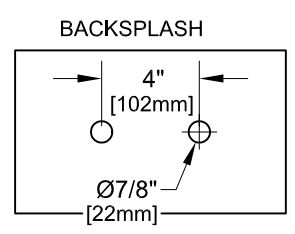

4" BACKSPLASH FAUCET W/ LEVER HANDLES

4" BACKSPLASH FAUCET W/ WRIST HANDLES

4" C/C BACKSPLASH FAUCET

ROUGH-IN:

PRODUCT NAME:  
STAINLESS STEEL 4" BACKSPLASH FAUCET WITH 12" CONTROL SWING & DJ SPOUT

- MODEL:
- 66273 W/ 12" CONTROL SWING SPOUT, 7" DJ W/ LEVER HANDLES
  - 66354 W/ 12" CONTROL SWING SPOUT, 12" DJ W/ LEVER HANDLES
  - 66311 W/ 12" CONTROL SWING SPOUT, 7" DJ W/ WRIST HANDLES
  - 66389 W/ 12" CONTROL SWING SPOUT, 12" DJ W/ WRIST HANDLES

- FEATURES
- CONTROL VALVE
  - \* 4" C/C BACKSPLASH
  - \* CONCENTRICS
  - \* STAINLESS STEEL CONSTRUCTION
  - \* SWIVELLING SEAT DISKS
  - \* HOT SIDE STEM - RIGHT HAND
  - \* COLD SIDE STEM - LEFT HAND
  - \* LEVER HANDLES OR WRIST HANDLES
  - \* CONTROL SWING SPOUT

- SYSTEM LIMITS
- \* TEMP: 40°F MIN. TO 140°F MAX.
  - \* 5 GPM @ 60 PSI

SHIPPING WEIGHT  
\* 6.0 LBS

\* NSF 61-9 APPROVED & LISTED  
[www.truesdail.com](http://www.truesdail.com)

MODELS	DIM "A"	DIM "B"	DIM "C"
66273 66311	7" [177.8mm]	12 1/2" [317.5mm]	7 1/2" [190.5mm]
66354 66389	12" [308.4mm]	12 1/2" [317.5mm]	7 1/2" [190.5mm]