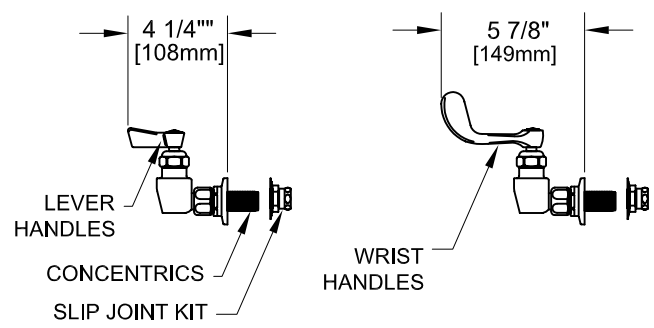

4" BACKSPLASH FAUCET W/ LEVER HANDLES

4" BACKSPLASH FAUCET W/ WRIST HANDLES

4" C/C BACKSPLASH FAUCET

ROUGH-IN:

PRODUCT NAME:  
STAINLESS STEEL 4" BACKSPLASH FAUCET WITH 12" CONTROL SWING & DJ SPOUT

- MODEL:
- 66273 W/ 12" CONTROL SWING SPOUT, 7" DJ W/ LEVER HANDLES
  - 66354 W/ 12" CONTROL SWING SPOUT, 12" DJ W/ LEVER HANDLES
  - 66311 W/ 12" CONTROL SWING SPOUT, 7" DJ W/ WRIST HANDLES
  - 66389 W/ 12" CONTROL SWING SPOUT, 12" DJ W/ WRIST HANDLES

- FEATURES
- CONTROL VALVE
  - \* 4" C/C BACKSPLASH
  - \* CONCENTRICS
  - \* STAINLESS STEEL CONSTRUCTION
  - \* SWIVELLING SEAT DISKS
  - \* HOT SIDE STEM - RIGHT HAND
  - \* COLD SIDE STEM - LEFT HAND
  - \* LEVER HANDLES OR WRIST HANDLES
  - \* CONTROL SWING SPOUT

- SYSTEM LIMITS
- \* TEMP: 40°F MIN. TO 140°F MAX.
  - \* 5 GPM @ 60 PSI

SHIPPING WEIGHT  
\* 6.0 LBS

\* NSF 61-9 APPROVED & LISTED  
[www.truesdail.com](http://www.truesdail.com)

MODELS	DIM "A"	DIM "B"	DIM "C"
66273 66311	7" [177.8mm]	12 1/2" [317.5mm]	7 1/2" [190.5mm]
66354 66389	12" [308.4mm]	12 1/2" [317.5mm]	7 1/2" [190.5mm]