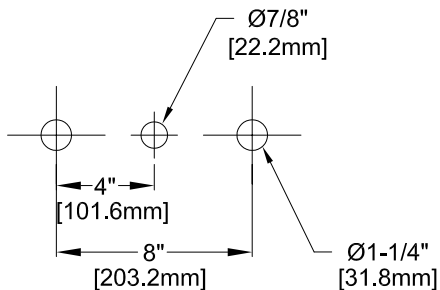

WIDESPREAD DECK MOUNT W/ LEVER HANDLES

WIDESPREAD DECK MOUNT W/ WRIST HANDLES

ROUGH-IN:

PRODUCT NAME: STAINLESS STEEL WIDESPREAD DECK MOUNT

MODEL:

- 70173 W/ SWIVEL OUTLET AND LEVER HANDLES
- 70181 W/ SWIVEL OUTLET AND WRIST HANDLES

FEATURES:

- * WIDESPREAD DECK ADJUSTS FROM 6" TO 24"
- * SWIVELLING SEAT DISKS
- * HOT SIDE STEM - RIGHT HAND
- * COLD SIDE SEAT - LEFT HAND
- * STAINLESS STEEL SEATS
- * STAINLESS STEEL SEAT SCREWS
- * STAINLESS STEEL HANDLE SCREWS

SYSTEM LIMITS

- * TEMP: 40°F MIN. TO 140°F MAX.
- * PRESSURE 200 PSI MAX. STATIC
- * 2.20 GPM AT 80 PSI

SHIPPING WEIGHT

- * 5.0 LBS

- * NSF 61-9 APPROVED & LISTED
- www.truedail.com