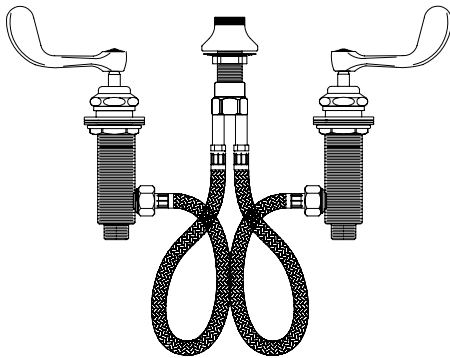

WIDESPREAD DECK MOUNT W/ LEVER HANDLES

WIDESPREAD DECK MOUNT W/ WRIST HANDLES

ROUGH-IN:

PRODUCT NAME: STAINLESS STEEL WIDESPREAD DECK MOUNT

MODEL:

- 70173 W/ SWIVEL OUTLET AND LEVER HANDLES
- 70181 W/ SWIVEL OUTLET AND WRIST HANDLES

FEATURES:

- * WIDESPREAD DECK ADJUSTS FROM 6" TO 24"
- * SWIVELLING SEAT DISKS
- * HOT SIDE STEM - RIGHT HAND
- * COLD SIDE SEAT - LEFT HAND
- * STAINLESS STEEL SEATS
- * STAINLESS STEEL SEAT SCREWS
- * STAINLESS STEEL HANDLE SCREWS

SYSTEM LIMITS

- * TEMP: 40°F MIN. TO 140°F MAX.
- * PRESSURE 200 PSI MAX. STATIC
- * 2.20 GPM AT 80 PSI

SHIPPING WEIGHT

- * 5.0 LBS

- * NSF 61-9 APPROVED & LISTED
- www.truedail.com