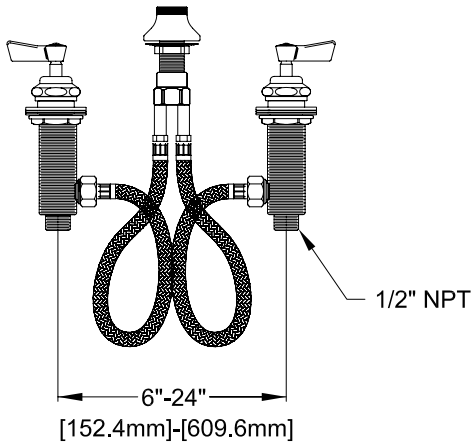

WIDESPREAD DECK MOUNT W/ LEVER HANDLES

WIDESPREAD DECK MOUNT W/ WRIST HANDLES

ROUGH-IN:

PRODUCT NAME: STAINLESS STEEL WIDESPREAD DECK MOUNT

MODEL:

- 70173 W/ SWIVEL OUTLET AND LEVER HANDLES
- 70181 W/ SWIVEL OUTLET AND WRIST HANDLES

FEATURES:

- * WIDESPREAD DECK ADJUSTS FROM 6" TO 24"
- * SWIVELLING SEAT DISKS
- * HOT SIDE STEM - RIGHT HAND
- * COLD SIDE SEAT - LEFT HAND
- * STAINLESS STEEL SEATS
- * STAINLESS STEEL SEAT SCREWS
- * STAINLESS STEEL HANDLE SCREWS

SYSTEM LIMITS

- * TEMP: 40°F MIN. TO 140°F MAX.
- * PRESSURE 200 PSI MAX. STATIC
- * 2.20 GPM AT 80 PSI

SHIPPING WEIGHT

- * 5.0 LBS

- * NSF 61-9 APPROVED & LISTED
- www.truedail.com