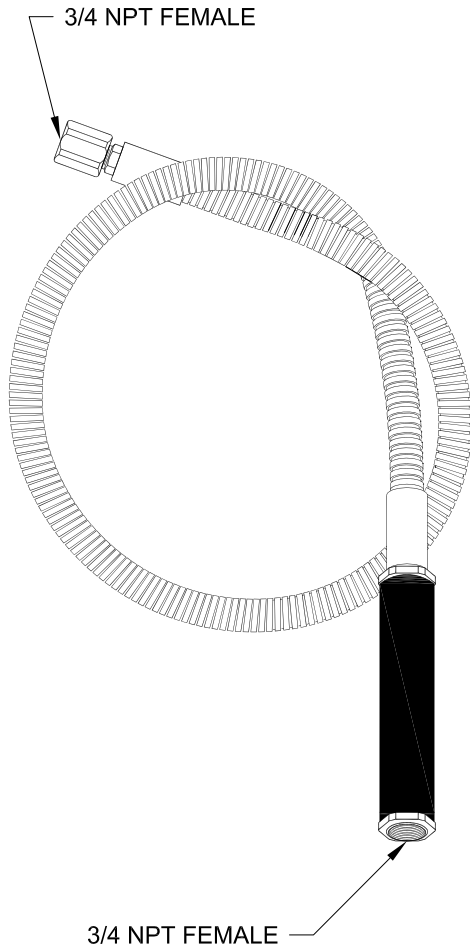

PRODUCT NAME:  
STAINLESS STEEL  
44" T&S REPLACEMENT HOSE

MODEL:  
 71404

FEATURES

HOSE

- \* 36" LENGTH
- \* STAINLESS STEEL END FITTINGS
- \* STAINLESS STEEL EXTERNAL JACKET
- \* 3 PLY FIBER REINFORCED INTERNAL RUBBER HOSE
- \* REPAIRABLE IN FIELD WITH SIMPLE TOOLS

SHIPPING WEIGHT

- \* 2.0 LBS
- \* NSF 61-9 APPROVED & LISTED  
[www.truesdail.com](http://www.truesdail.com)

ANSI/A112.18.1-2005

**FISHER**  
FISHER MANUFACTURING COMPANY  
TOLL FREE: 800-421-6162 - FAX: 800-832-8238  
[information@fisher-mfg.com](mailto:information@fisher-mfg.com) - [www.fisher-mfg.com](http://www.fisher-mfg.com)