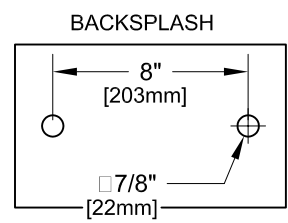

8" C/C BACKSPASH FAUCET

ROUGH-IN:

PRODUCT NAME: STAINLESS STEEL  
8" BACKSPASH PRE-RINSE WITH ADD-ON AND  
EZ INSTALL ADAPTERS

- MODEL:
- 52930 6" SWING SPOUT W/ LEVER HANDLES
  - 52949 8" SWING SPOUT W/ LEVER HANDLES
  - 52957 10" SWING SPOUT W/ LEVER HANDLES
  - 52965 12" SWING SPOUT W/ LEVER HANDLES
  - 52973 14" SWING SPOUT W/ LEVER HANDLES
  - 52981 16" SWING SPOUT W/ LEVER HANDLES
  - 74500 6" SWING SPOUT W/ WRIST HANDLES
  - 74519 8" SWING SPOUT W/ WRIST HANDLES
  - 74527 10" SWING SPOUT W/ WRIST HANDLES
  - 74535 12" SWING SPOUT W/ WRIST HANDLES
  - 74543 14" SWING SPOUT W/ WRIST HANDLES
  - 74551 16" SWING SPOUT W/ WRIST HANDLES

- FEATURES:
- CONTROL VALVE
- \* 8" C/C BACKSPASH MOUNT
  - \* CONCENTRICS
  - \* INTERNAL SPRING LOADED CHECK VALVES
  - \* SWIVELLING SEAT DISKS
  - \* HOT SIDE STEM - RIGHT HAND
  - \* COLD SIDE STEM - LEFT HAND
  - \* STAINLESS STEEL SEATS
  - \* STAINLESS STEEL SEAT SCREWS
  - \* STAINLESS STEEL HANDLE SCREWS
  - \* EZ INSTALL ADAPTERS - T&S, CHI, KROWNE

- ADD-ON CONTROL VALVE
- \* STEM - RIGHT HAND SWIVEL
  - \* HOT INDEX BUTTON
  - \* SWIVELLING SEAT DISKS
  - \* STAINLESS STEEL SEATS, SEAT SCREWS AND HANDLE SCREWS.

- HOSE
- \* 36" LENGTH
  - \* STAINLESS STEEL END FITTINGS
  - \* STAINLESS STEEL EXTERNAL JACKET
  - \* 3-PLY FIBER REINFORCED INTERNAL RUBBER HOSE
  - \* REPAIRABLE IN FIELD WITH SIMPLE TOOLS