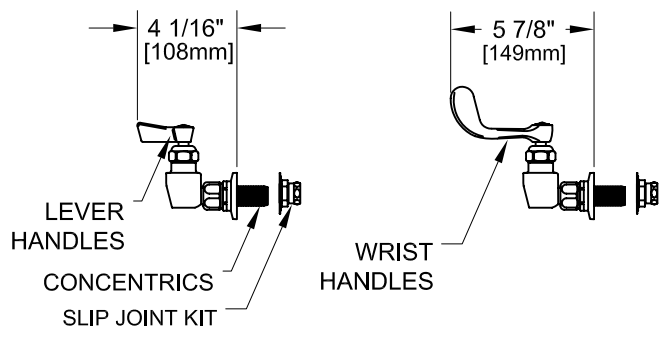

8" C/C BACKSPASH FAUCET

ROUGH-IN:

PRODUCT NAME: STAINLESS STEEL  
8" BACKSPASH PRE-RINSE WITH ADD-ON AND  
EZ INSTALL ADAPTERS

- MODEL:
- 52930 6" SWING SPOUT W/ LEVER HANDLES
  - 52949 8" SWING SPOUT W/ LEVER HANDLES
  - 52957 10" SWING SPOUT W/ LEVER HANDLES
  - 52965 12" SWING SPOUT W/ LEVER HANDLES
  - 52973 14" SWING SPOUT W/ LEVER HANDLES
  - 52981 16" SWING SPOUT W/ LEVER HANDLES
  - 74500 6" SWING SPOUT W/ WRIST HANDLES
  - 74519 8" SWING SPOUT W/ WRIST HANDLES
  - 74527 10" SWING SPOUT W/ WRIST HANDLES
  - 74535 12" SWING SPOUT W/ WRIST HANDLES
  - 74543 14" SWING SPOUT W/ WRIST HANDLES
  - 74551 16" SWING SPOUT W/ WRIST HANDLES

- FEATURES:
- CONTROL VALVE
- \* 8" C/C BACKSPASH MOUNT
  - \* CONCENTRICS
  - \* INTERNAL SPRING LOADED CHECK VALVES
  - \* SWIVELLING SEAT DISKS
  - \* HOT SIDE STEM - RIGHT HAND
  - \* COLD SIDE STEM - LEFT HAND
  - \* STAINLESS STEEL SEATS
  - \* STAINLESS STEEL SEAT SCREWS
  - \* STAINLESS STEEL HANDLE SCREWS
  - \* EZ INSTALL ADAPTERS - T&S, CHI, KROWNE

- ADD-ON CONTROL VALVE
- \* STEM - RIGHT HAND SWIVEL
  - \* HOT INDEX BUTTON
  - \* SWIVELLING SEAT DISKS
  - \* STAINLESS STEEL SEATS, SEAT SCREWS AND HANDLE SCREWS.

- HOSE
- \* 36" LENGTH
  - \* STAINLESS STEEL END FITTINGS
  - \* STAINLESS STEEL EXTERNAL JACKET
  - \* 3-PLY FIBER REINFORCED INTERNAL RUBBER HOSE
  - \* REPAIRABLE IN FIELD WITH SIMPLE TOOLS

- SYSTEM LIMITS
- \* TEMP: 40°F MIN. TO 140°F MAX. STATIC
  - \* PRESSURE 200 PSI MAX. STATIC
  - \* SHIPPING WEIGHT: 15.0 LBS

\* NSF 61-9 APPROVED & LISTED  
www.truesdail.com

FISHER MANUFACTURING COMPANY  
TOLL FREE: 800-421-6162 - FAX: 800-832-8238  
information@fisher-mfg.com - www.fisher-mfg.com