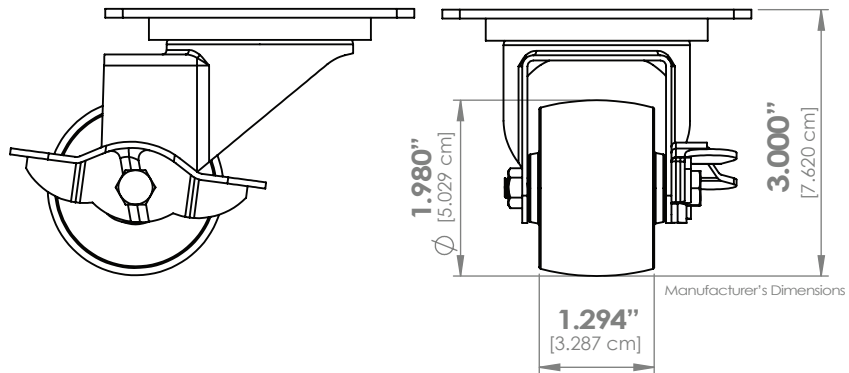

## 2" UNIVERSAL LOW-PROFILE POLYOLEFIN CASTERS WITH 3 1/2" SQUARE PLATE FOR EQUIPMENT [FPCS352]

- **Design:** 2" (5.1 cm) diameter, 1 1/4" (3.2 cm) face, grease-resistant, polyolefin wheel casters. 3 1/2" (8.9 cm) square stainless steel mounting plate with multiple holes to fit most foodservice equipment. Adds 3" (7.6 cm) to height of equipment. Temperature range: 14° F to 212° F (-10° C to 100° C).
- **Load Rating:** Each caster has a load rating of 200 lbs. (91 kg).

| Item #   | Description   | Pack   |
|----------|---|--------|
| FPCS352* | Set of 4 each 2" (5.1 cm) plate casters with brakes - 3 1/2" (8.9 cm) square plates | 4 sets |
| FPC352E  | Individual 2" (5.1 cm) plate caster with brake - 3 1/2" (8.9 cm) square plate       | 4      |