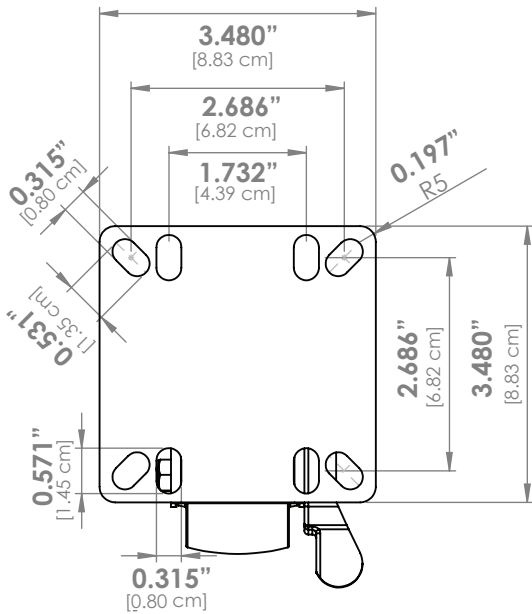

## 2" UNIVERSAL LOW-PROFILE POLYOLEFIN CASTERS WITH 3 1/2" SQUARE PLATE FOR EQUIPMENT [FPCS352]

- **Design:** 2" (5.1 cm) diameter, 1 1/4" (3.2 cm) face, grease-resistant, polyolefin wheel casters. 3 1/2" (8.9 cm) square stainless steel mounting plate with multiple holes to fit most foodservice equipment. Adds 3" (7.6 cm) to height of equipment. Temperature range: 14° F to 212° F (-10° C to 100° C).
- **Load Rating:** Each caster has a load rating of 200 lbs. (91 kg).

| Item #   | Description   | Pack   |
|----------|---|--------|
| FPCS352* | Set of 4 each 2" (5.1 cm) plate casters with brakes - 3 1/2" (8.9 cm) square plates | 4 sets |
| FPC352E  | Individual 2" (5.1 cm) plate caster with brake - 3 1/2" (8.9 cm) square plate       | 4      |