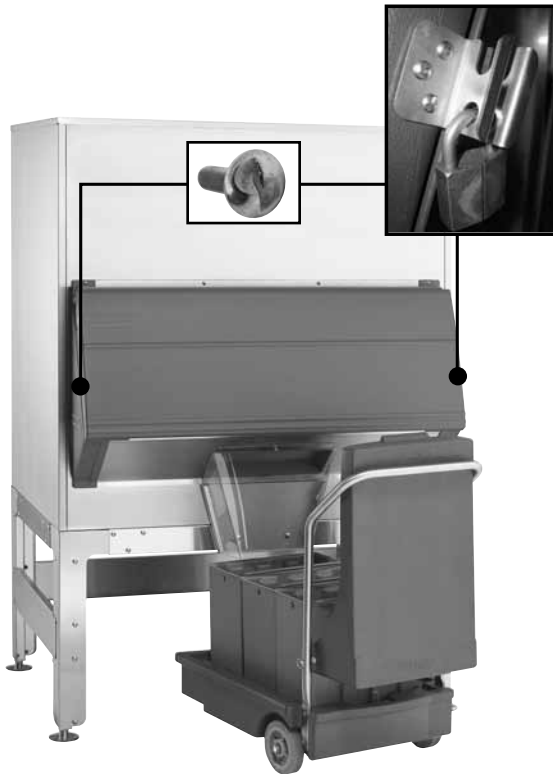

Correctional package for upright ice storage bins and Ice•Devlce™ ice storage and dispensing systems

The correctional package accessory provides safety, security, and tamper-resistance to Follett's® upright ice storage bins with SmartGATE® ice shield and Ice•Devlce ice storage and dispensing systems. Correctional package includes lockable hasps, tamper resistant screws, and the elimination of the inspection window.

Designed for prisons and other facilities where security is a must

- Inspection window found in standard Follett bins is eliminated restricting access to ice
- Lockable hasps are attached to both ends of access door assembly further restricting access to ice
- Tamper resistant screws used to attach access door to body of bin to make it difficult to remove access door without a specialized tool
- Lock not included

Available for many Follett bin models

- Correctional package accessory is available for all SmartGATE upright bins and Ice•Devlce ice storage and dispensing systems (item# 00917054).
- Correctional package accessory does not change the overall dimension of the respective bins
- For specific bin specifications, refer to specification sheets for SmartGATE upright bins (form# 9140 & 9145) or Ice•Devlce ice storage and dispensing systems (form# 9720 & 2320)

Ice dispensing models

- Thumbscrews are utilized on Ice•Devlce chute to enable removal for cleaning
- Hole openings on ice dispensing chute are compatible with tamper-resistant screws

Correctional package for upright ice storage bins and Ice•Devlce™ ice storage and dispensing systems