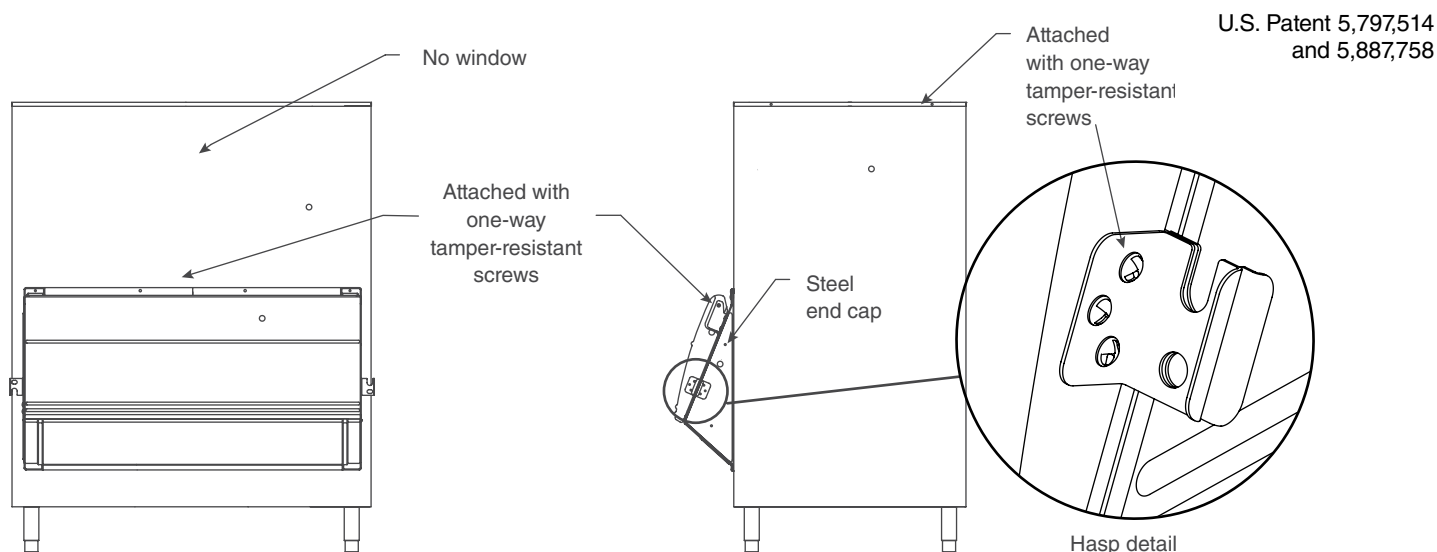

Correctional package for upright ice storage bins and Ice•Devlce™ ice storage and dispensing systems

The correctional package accessory provides safety, security, and tamper-resistance to Follett's® upright ice storage bins with SmartGATE® ice shield and Ice•Devlce ice storage and dispensing systems. Correctional package includes lockable hasps, tamper resistant screws, and the elimination of the inspection window.

Designed for prisons and other facilities where security is a must

- Inspection window found in standard Follett bins is eliminated restricting access to ice
- Lockable hasps are attached to both ends of access door assembly further restricting access to ice
- Tamper resistant screws used to attach access door to body of bin to make it difficult to remove access door without a specialized tool
- Lock not included

Available for many Follett bin models

- Correctional package accessory is available for all SmartGATE upright bins and Ice•Devlce ice storage and dispensing systems (item# 00917054).
- Correctional package accessory does not change the overall dimension of the respective bins
- For specific bin specifications, refer to specification sheets for SmartGATE upright bins (form# 9140 & 9145) or Ice•Devlce ice storage and dispensing systems (form# 9720 & 2320)

Ice dispensing models

- Thumbscrews are utilized on Ice•Devlce chute to enable removal for cleaning
- Hole openings on ice dispensing chute are compatible with tamper-resistant screws

Correctional package for upright ice storage bins and Ice•Devlce™ ice storage and dispensing systems