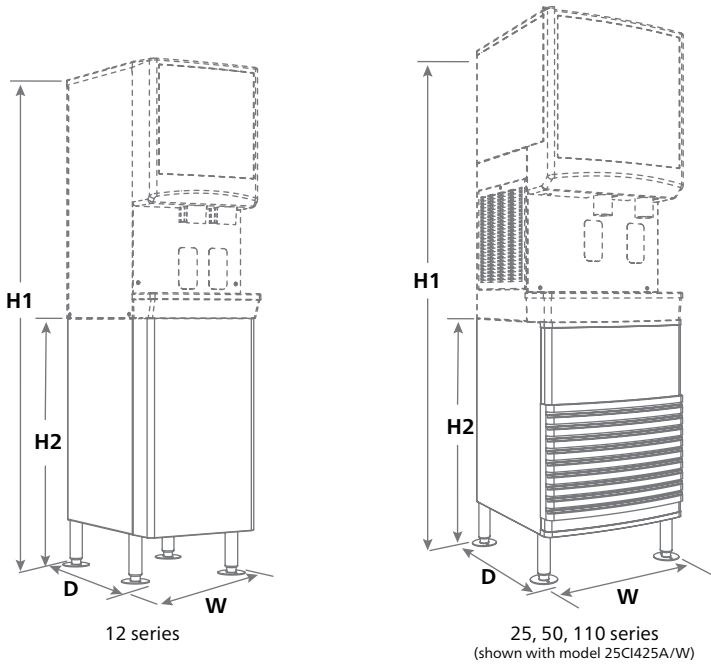

## ice and water dispenser base stand accessories

Optional filter system available factory installed in base.

Stainless steel base stand transforms Follett® countertop dispensers into freestanding dispensers. All bases include stainless steel exterior and interior, and stainless legs with adjustable flanged feet.

### Space-saving design

- base stand frees up valuable counter space
- low maintenance, stainless steel exterior and interior offer good looks and long service life
- base stands transform countertop dispensers into freestanding models that can be used with wall drain without the need for a condensate pump

Dispenser model	W <sup>1</sup>	D <sup>1</sup>	H1 <sup>1</sup>	H2 <sup>1</sup>	Ship wt
<b>12CI425A</b>	17.50" (44.4 cm)	22.00" (55.9 cm)	65.50" (166.4 cm)	33.00" (83.8 cm)	80 lb (36 kg)
<b>25CI425A/W</b>	22.75" (57.8 cm)	24.75" (62.9 cm)	69.00" (175.3 cm)	33.00" (83.8 cm)	110 lb (50 kg)
<b>50CI425A/W</b>	22.75" (57.8 cm)	24.75" (62.9 cm)	73.00" (185.4 cm)	33.00" (83.8 cm)	110 lb (50 kg)
<b>110CT425A/W</b>	26.25" (66.7 cm)	29.38" (74.6 cm)	86.00" (218.4 cm)	33.00" (83.8 cm)	140 lb (64 kg)