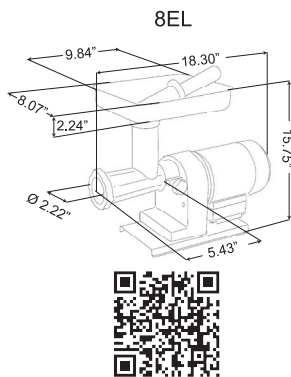

MEAT GRINDERS

Model 12EL

Model 22ELPRO

Model 32ELG

EL Grinders

The EL Series of grinders offer quality at an economical price. They come with 3/16 plates and knives. A wide selection of head sizes is offered, from #8 to #32. The smaller models, 8EL and 12 EL, are ideal for home use while the larger models, 22 ELPRO and 32 ELG, offer the performance required in small butcher shops and delis. Made in Italy.

SPECIFICATIONS

Model	Horsepower	RPM	Electrical	Weight	Packaging Weight	Packaging Dimension	Item #
8 EL	0.45 HP	150	110V/60/1	25 lbs.	27 lbs.	26" x 20" x 20"	11029
12 EL	0.45 HP	150	110V/60/1	27 lbs.	29 lbs.	26" x 20" x 20"	11004
22 ELPRO	0.75 HP	82	110V/60/1	40 lbs.	42 lbs.	26" x 20" x 20"	11009
32 ELG	1.5 HP	110	110V/60/1	77 lbs.	80 lbs.	30" x 20" x 24"	11013