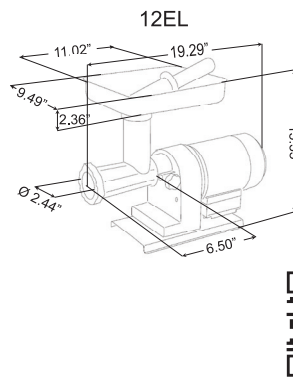

MEAT GRINDERS

Model 12EL

Model 22ELPRO

Model 32ELG

EL Grinders

The EL Series of grinders offer quality at an economical price. They come with 3/16 plates and knives. A wide selection of head sizes is offered, from #8 to #32. The smaller models, 8EL and 12 EL, are ideal for home use while the larger models, 22 ELPRO and 32 ELG, offer the performance required in small butcher shops and delis. Made in Italy.

SPECIFICATIONS

Model	Horsepower	RPM	Electrical	Weight	Packaging Weight	Packaging Dimension	Item #
8 EL	0.45 HP	150	110V/60/1	25 lbs.	27 lbs.	26" x 20" x 20"	11029
12 EL	0.45 HP	150	110V/60/1	27 lbs.	29 lbs.	26" x 20" x 20"	11004
22 ELPRO	0.75 HP	82	110V/60/1	40 lbs.	42 lbs.	26" x 20" x 20"	11009
32 ELG	1.5 HP	110	110V/60/1	77 lbs.	80 lbs.	30" x 20" x 24"	11013