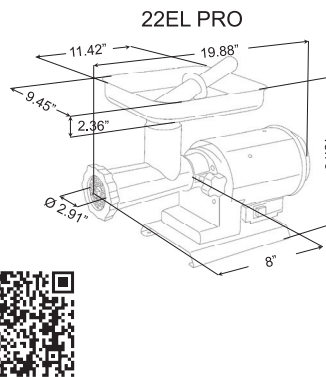

MEAT GRINDERS

Model 12EL

Model 22ELPRO

Model 32ELG

EL Grinders

The EL Series of grinders offer quality at an economical price. They come with 3/16 plates and knives. A wide selection of head sizes is offered, from #8 to #32. The smaller models, 8EL and 12 EL, are ideal for home use while the larger models, 22 ELPRO and 32 ELG, offer the performance required in small butcher shops and delis. Made in Italy.

SPECIFICATIONS

Model	Horsepower	RPM	Electrical	Weight	Packaging Weight	Packaging Dimension	Item #
8 EL	0.45 HP	150	110V/60/1	25 lbs.	27 lbs.	26" x 20" x 20"	11029
12 EL	0.45 HP	150	110V/60/1	27 lbs.	29 lbs.	26" x 20" x 20"	11004
22 ELPRO	0.75 HP	82	110V/60/1	40 lbs.	42 lbs.	26" x 20" x 20"	11009
32 ELG	1.5 HP	110	110V/60/1	77 lbs.	80 lbs.	30" x 20" x 24"	11013