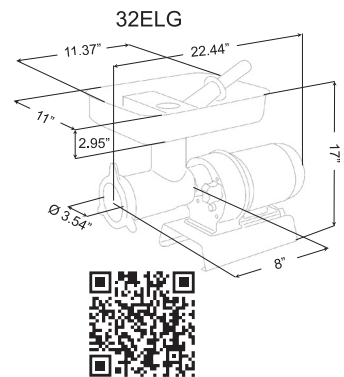

MEAT GRINDERS

Model 12EL

Model 22ELPRO

Model 32ELG

EL Grinders

The EL Series of grinders offer quality at an economical price. They come with 3/16 plates and knives. A wide selection of head sizes is offered, from #8 to #32. The smaller models, 8EL and 12 EL, are ideal for home use while the larger models, 22 ELPRO and 32 ELG, offer the performance required in small butcher shops and delis. Made in Italy.

SPECIFICATIONS

Model	Horsepower	RPM	Electrical	Weight	Packaging Weight	Packaging Dimension	Item #
8 EL	0.45 HP	150	110V/60/1	25 lbs.	27 lbs.	26" x 20" x 20"	11029
12 EL	0.45 HP	150	110V/60/1	27 lbs.	29 lbs.	26" x 20" x 20"	11004
22 ELPRO	0.75 HP	82	110V/60/1	40 lbs.	42 lbs.	26" x 20" x 20"	11009
32 ELG	1.5 HP	110	110V/60/1	77 lbs.	80 lbs.	30" x 20" x 24"	11013