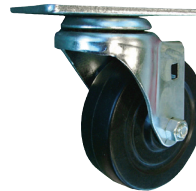

11205

11215

4600FW

4700FW

4600RW

7600ORW

7600BKW

4700RW

WTW

BRW

LRW

Model	Description	Item #
11205	5" industrial caster without brakes for wire shelf posts	14460
11215	5" industrial caster with brakes for wire shelf posts	14461
4600FW	Fixed wheel for 4600 HD platform - 6" x 2"	13114
4600RW	Rotating wheel for 4600 HD platform - 6" x 2"	13115
4700FW	Fixed wheel for Chrome Stocking Cart - 5" x 1 1/4"	13116
4700RW	Rotating wheel for Chrome Stocking Cart - 5" x 1 1/4"	13117
7600BKW	Utility Cart Black Wheel 4" x 1 1/4"	13120
7600ORW	Utility Cart Orange Wheel 8" x 2"	13121
BRW	Bun Rack Wheels 4 pc./set - 5" x 1 1/4"	14402
LRW	Lug rack wheels - 4pc./set - 5" x 1 1/4"	14405
WTW	Work Table Wheel - 5" x 1 1/4"	14395