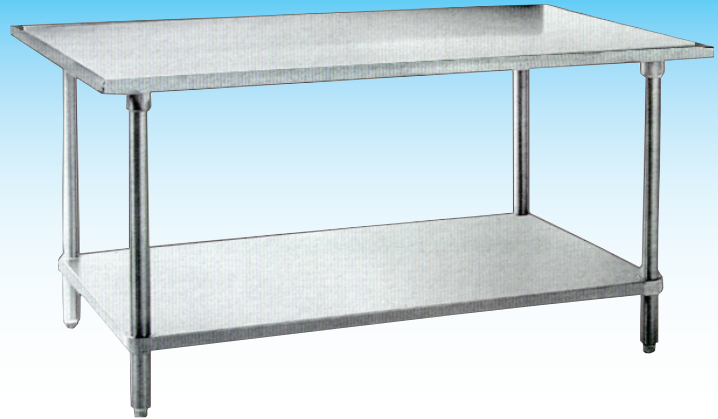

## STAINLESS STEEL WORK TABLES

### ALL STAINLESS STEEL TABLES

- 20 Gauge 430 Stainless Steel.
- All Stainless Steel.
- NSF approved.

Item #	Description	Load Capacity	Height	Packaging Weight	Packaging Dimensions
19135	24" x 24" All Stainless Steel Worktable	700 lbs.	35.75"	36 lbs.	26" x 28" x 6"
19136	24" x 30" All Stainless Steel Worktable	800 lbs.	35.75"	40 lbs.	26" x 32" x 6"
19137	24" x 36" All Stainless Steel Worktable	900 lbs.	35.75"	44 lbs.	26" x 38" x 6"
19138	24" x 48" All Stainless Steel Worktable	1000 lbs.	35.75"	55 lbs.	26" x 50" x 6"
*19139	24" x 60" All Stainless Steel Worktable	1100 lbs.	35.75"	65 lbs.	26" x 62" x 6"
*19140	24" x 72" All Stainless Steel Worktable	1200 lbs.	35.75"	75 lbs.	26" x 74" x 6"
*26044	24" x 84" All Stainless Steel Worktable	1400 lbs.	35.75"	101 lbs.	26" x 88" x 6"
*19141	24" x 96" All Stainless Steel Worktable	1600 lbs.	35.75"	101 lbs.	26" x 98" x 6"

Item #	Description	Load Capacity	Height	Packaging Weight	Packaging Dimensions
19142	30" x 30" All Stainless Steel Worktable	800 lbs.	35.75"	46 lbs.	33" x 33" x 6"
19143	30" x 36" All Stainless Steel Worktable	900 lbs.	35.75"	51 lbs.	33" x 38" x 6"
19144	30" x 48" All Stainless Steel Worktable	1100 lbs.	35.75"	64 lbs.	33" x 50" x 6"
*19145	30" x 60" All Stainless Steel Worktable	1200 lbs.	35.75"	76 lbs.	33" x 63" x 6"
*19146	30" x 72" All Stainless Steel Worktable	1300 lbs.	35.75"	88 lbs.	33" x 75" x 6"
*26045	30" x 84" All Stainless Steel Worktable	1500 lbs.	35.75"	118 lbs.	33" x 88" x 6"
*19147	30" x 96" All Stainless Steel Worktable	1700 lbs.	35.75"	118 lbs.	33" x 98" x 6"