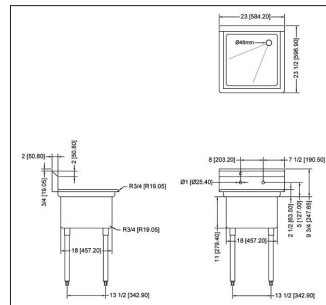

22112 no drain board