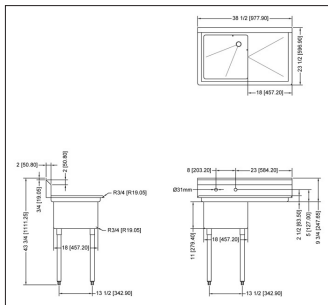

POT SINKS

SINGLE POT SINK

- Comes with corner drain guards
- Stainless Steel: 304
- Gauge: 18
- Faucet holes are 8" on center.
- Shipped with legs removed.

Item	Item Description	Overall Dimensions (DWH)	Weight (lbs)
22112	18" x 18" x 11" One tub sink with no drain board	23" x 23 1/2" x 44"	32
25247	18" x 18" x 11" One tub sink with left drain board	38 1/2" x 23 1/2" x 44"	60
25248	18" x 18" x 11" One tub sink with right drain board	38 1/2" x 23 1/2" x 44"	60
25249	18" x 18" x 11" One tub sink with two drain boards	54" x 23 1/2" x 44"	69
22118	24" x 24" x 14" One tub sink with no drain board	29" x 29 1/2" x 44"	45
25253	24" x 24" x 14" One tub sink with left drain board	50 1/2" x 29 1/2" x 44"	75
25254	24" x 24" x 14" One tub sink with right drain board	50 1/2" x 29 1/2" x 44"	75
25255	24" x 24" x 14" One tub sink with two drain boards	72" x 29 1/2" x 44"	75
25262	18" x 21" x 14" One tub sink with no drain board	23" x 26 1/2" x 44"	53
25263	18" x 21" x 14" One tub sink with left drain board	38 1/2" x 26 1/2" x 44"	62
25264	18" x 21" x 14" One tub sink with right drain board	38 1/2" x 26 1/2" x 44"	62
25265	18" x 21" x 14" One tub sink with two drain boards	54" x 26 1/2" x 44"	71
21142	Stainless steel knockdown drain board for 18" x 18" sink		
21143	Stainless steel knockdown drain board for 24" x 24" sink		

Mississauga, Ontario, Canada

Niagara Falls, New York, USA

Tel: (905) 828-0234 Toll-Free: 1-800-465-0234 Fax: (905) 607-0234 Email: sales@omcan.com

www.omcan.com

POT SINKS

DIAGRAMS
18" x 18" x 11"

25248 right drain board

www.omcan.com

POT SINKS

DIAGRAMS
24" x 24" x 14"

25254 right drain board

25255 two drain boards

22118 no drain board

25253 left drain board

Mississauga, Ontario, Canada