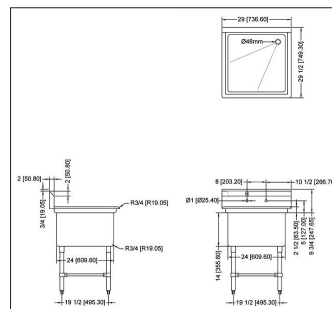

POT SINKS

SINGLE POT SINK

- Comes with corner drain guards
- Stainless Steel: 304
- Gauge: 18
- Faucet holes are 8" on center.
- Shipped with legs removed.

Item	Item Description	Overall Dimensions (DWH)	Weight (lbs)
22112	18" x 18" x 11" One tub sink with no drain board	23" x 23 1/2" x 44"	32
25247	18" x 18" x 11" One tub sink with left drain board	38 1/2" x 23 1/2" x 44"	60
25248	18" x 18" x 11" One tub sink with right drain board	38 1/2" x 23 1/2" x 44"	60
25249	18" x 18" x 11" One tub sink with two drain boards	54" x 23 1/2" x 44"	69
22118	24" x 24" x 14" One tub sink with no drain board	29" x 29 1/2" x 44"	45
25253	24" x 24" x 14" One tub sink with left drain board	50 1/2" x 29 1/2" x 44"	75
25254	24" x 24" x 14" One tub sink with right drain board	50 1/2" x 29 1/2" x 44"	75
25255	24" x 24" x 14" One tub sink with two drain boards	72" x 29 1/2" x 44"	75
25262	18" x 21" x 14" One tub sink with no drain board	23" x 26 1/2" x 44"	53
25263	18" x 21" x 14" One tub sink with left drain board	38 1/2" x 26 1/2" x 44"	62
25264	18" x 21" x 14" One tub sink with right drain board	38 1/2" x 26 1/2" x 44"	62
25265	18" x 21" x 14" One tub sink with two drain boards	54" x 26 1/2" x 44"	71
21142	Stainless steel knockdown drain board for 18" x 18" sink		
21143	Stainless steel knockdown drain board for 24" x 24" sink		

www.omcan.com

POT SINKS

DIAGRAMS
24" x 24" x 14"

25254 right drain board

25255 two drain boards

22118 no drain board

25253 left drain board

Mississauga, Ontario, Canada

Niagara Falls, New York, USA

Tel: (905) 828-0234 Toll-Free: 1-800-465-0234 Fax: (905) 607-0234 Email: sales@omcan.com

www.omcan.com

POT SINKS

DIAGRAMS
18" x 21" x 14"

25264 right drain board

25265 two drain boards