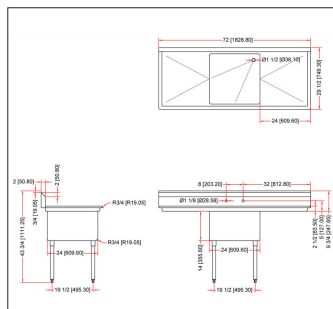

POT SINKS

SINGLE POT SINK

- Comes with corner drain guards
- Stainless Steel: 304
- Gauge: 18
- Faucet holes are 8" on center.
- Shipped with legs removed.

Item	Item Description	Overall Dimensions (DWH)	Weight (lbs)
22112	18" x 18" x 11" One tub sink with no drain board	23" x 23 1/2" x 44"	32
25247	18" x 18" x 11" One tub sink with left drain board	38 1/2" x 23 1/2" x 44"	60
25248	18" x 18" x 11" One tub sink with right drain board	38 1/2" x 23 1/2" x 44"	60
25249	18" x 18" x 11" One tub sink with two drain boards	54" x 23 1/2" x 44"	69
22118	24" x 24" x 14" One tub sink with no drain board	29" x 29 1/2" x 44"	45
25253	24" x 24" x 14" One tub sink with left drain board	50 1/2" x 29 1/2" x 44"	75
25254	24" x 24" x 14" One tub sink with right drain board	50 1/2" x 29 1/2" x 44"	75
25255	24" x 24" x 14" One tub sink with two drain boards	72" x 29 1/2" x 44"	75
25262	18" x 21" x 14" One tub sink with no drain board	23" x 26 1/2" x 44"	53
25263	18" x 21" x 14" One tub sink with left drain board	38 1/2" x 26 1/2" x 44"	62
25264	18" x 21" x 14" One tub sink with right drain board	38 1/2" x 26 1/2" x 44"	62
25265	18" x 21" x 14" One tub sink with two drain boards	54" x 26 1/2" x 44"	71
21142	Stainless steel knockdown drain board for 18" x 18" sink		
21143	Stainless steel knockdown drain board for 24" x 24" sink		

www.omcan.com

POT SINKS

DIAGRAMS
24" x 24" x 14"

25254 right drain board

25255 two drain boards

22118 no drain board

25253 left drain board

Mississauga, Ontario, Canada

Niagara Falls, New York, USA

Tel: (905) 828-0234 Toll-Free: 1-800-465-0234 Fax: (905) 607-0234 Email: sales@omcan.com

www.omcan.com

POT SINKS

DIAGRAMS
18" x 21" x 14"

25264 right drain board

25265 two drain boards