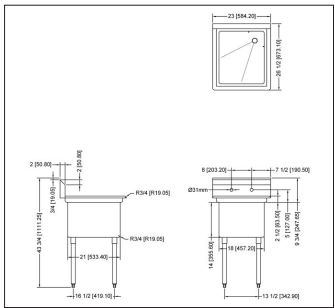

POT SINKS

SINGLE POT SINK

- Comes with corner drain guards
- Stainless Steel: 304
- Gauge: 18
- Faucet holes are 8" on center.
- Shipped with legs removed.

Item	Item Description	Overall Dimensions (DWH)	Weight (lbs)
22112	18" x 18" x 11" One tub sink with no drain board	23" x 23 1/2" x 44"	32
25247	18" x 18" x 11" One tub sink with left drain board	38 1/2" x 23 1/2" x 44"	60
25248	18" x 18" x 11" One tub sink with right drain board	38 1/2" x 23 1/2" x 44"	60
25249	18" x 18" x 11" One tub sink with two drain boards	54" x 23 1/2" x 44"	69
22118	24" x 24" x 14" One tub sink with no drain board	29" x 29 1/2" x 44"	45
25253	24" x 24" x 14" One tub sink with left drain board	50 1/2" x 29 1/2" x 44"	75
25254	24" x 24" x 14" One tub sink with right drain board	50 1/2" x 29 1/2" x 44"	75
25255	24" x 24" x 14" One tub sink with two drain boards	72" x 29 1/2" x 44"	75
25262	18" x 21" x 14" One tub sink with no drain board	23" x 26 1/2" x 44"	53
25263	18" x 21" x 14" One tub sink with left drain board	38 1/2" x 26 1/2" x 44"	62
25264	18" x 21" x 14" One tub sink with right drain board	38 1/2" x 26 1/2" x 44"	62
25265	18" x 21" x 14" One tub sink with two drain boards	54" x 26 1/2" x 44"	71
21142	Stainless steel knockdown drain board for 18" x 18" sink		
21143	Stainless steel knockdown drain board for 24" x 24" sink		

www.omcan.com

POT SINKS

DIAGRAMS
24" x 24" x 14"

25254 right drain board

25255 two drain boards

22118 no drain board

25253 left drain board

Mississauga, Ontario, Canada

Niagara Falls, New York, USA

Tel: (905) 828-0234 Toll-Free: 1-800-465-0234 Fax: (905) 607-0234 Email: sales@omcan.com

www.omcan.com

POT SINKS

DIAGRAMS
18" x 21" x 14"

25264 right drain board

25265 two drain boards

25262 no drain board

25263 left drain board

Mississauga, Ontario, Canada
 Niagara Falls, New York, USA
 Tel: (905) 828-0234 Toll-Free: 1-800-465-0234 Fax: (905) 607-0234 Email: sales@omcan.com
www.omcan.com