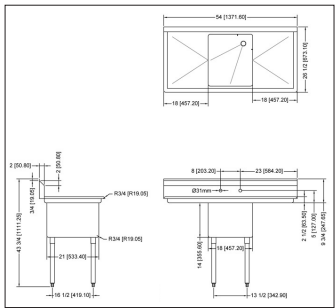

www.omcan.com

POT SINKS

DIAGRAMS
24" x 24" x 14"

25254 right drain board

25255 two drain boards

22118 no drain board

25253 left drain board

Mississauga, Ontario, Canada

Niagara Falls, New York, USA

Tel: (905) 828-0234 Toll-Free: 1-800-465-0234 Fax: (905) 607-0234 Email: sales@omcan.com

www.omcan.com

POT SINKS

DIAGRAMS
18" x 21" x 14"

25264 right drain board

25265 two drain boards

25262 no drain board

25263 left drain board

Mississauga, Ontario, Canada
 Niagara Falls, New York, USA
 Tel: (905) 828-0234 Toll-Free: 1-800-465-0234 Fax: (905) 607-0234 Email: sales@omcan.com
www.omcan.com