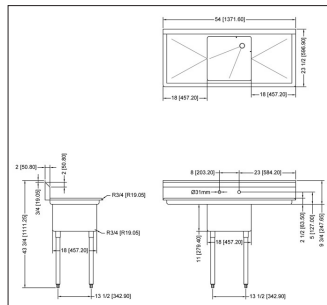

POT SINKS

SINGLE POT SINK

- Comes with corner drain guards
- Stainless Steel: 304
- Gauge: 18
- Faucet holes are 8" on center.
- Shipped with legs removed.

Item	Item Description	Overall Dimensions (DWH)	Weight (lbs)
22112	18" x 18" x 11" One tub sink with no drain board	23" x 23 1/2" x 44"	32
25247	18" x 18" x 11" One tub sink with left drain board	38 1/2" x 23 1/2" x 44"	60
25248	18" x 18" x 11" One tub sink with right drain board	38 1/2" x 23 1/2" x 44"	60
25249	18" x 18" x 11" One tub sink with two drain boards	54" x 23 1/2" x 44"	69
22118	24" x 24" x 14" One tub sink with no drain board	29" x 29 1/2" x 44"	45
25253	24" x 24" x 14" One tub sink with left drain board	50 1/2" x 29 1/2" x 44"	75
25254	24" x 24" x 14" One tub sink with right drain board	50 1/2" x 29 1/2" x 44"	75
25255	24" x 24" x 14" One tub sink with two drain boards	72" x 29 1/2" x 44"	75
25262	18" x 21" x 14" One tub sink with no drain board	23" x 26 1/2" x 44"	53
25263	18" x 21" x 14" One tub sink with left drain board	38 1/2" x 26 1/2" x 44"	62
25264	18" x 21" x 14" One tub sink with right drain board	38 1/2" x 26 1/2" x 44"	62
25265	18" x 21" x 14" One tub sink with two drain boards	54" x 26 1/2" x 44"	71
21142	Stainless steel knockdown drain board for 18" x 18" sink		
21143	Stainless steel knockdown drain board for 24" x 24" sink		

Mississauga, Ontario, Canada

Niagara Falls, New York, USA

Tel: (905) 828-0234 Toll-Free: 1-800-465-0234 Fax: (905) 607-0234 Email: sales@omcan.com

www.omcan.com

POT SINKS

DIAGRAMS
18" x 18" x 11"

25248 right drain board

www.omcan.com

POT SINKS

DIAGRAMS
24" x 24" x 14"

25254 right drain board

25255 two drain boards

22118 no drain board

25253 left drain board

Mississauga, Ontario, Canada