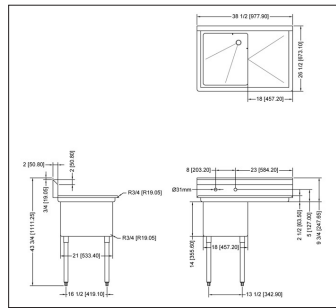

www.omcan.com

POT SINKS

DIAGRAMS
24" x 24" x 14"

25254 right drain board

25255 two drain boards

22118 no drain board

25253 left drain board

Mississauga, Ontario, Canada

Niagara Falls, New York, USA

Tel: (905) 828-0234 Toll-Free: 1-800-465-0234 Fax: (905) 607-0234 Email: sales@omcan.com

www.omcan.com

POT SINKS

DIAGRAMS
18" x 21" x 14"

25264 right drain board

25265 two drain boards

25262 no drain board

25263 left drain board

Mississauga, Ontario, Canada
 Niagara Falls, New York, USA
 Tel: (905) 828-0234 Toll-Free: 1-800-465-0234 Fax: (905) 607-0234 Email: sales@omcan.com
www.omcan.com