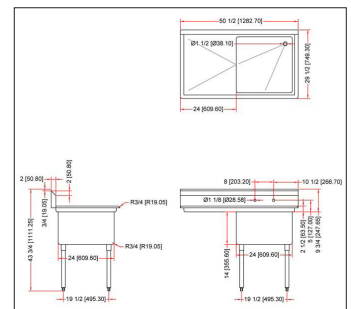

POT SINKS

SINGLE POT SINK

- Comes with corner drain guards
- Stainless Steel: 304
- Gauge: 18
- Faucet holes are 8" on center.
- Shipped with legs removed.

Item	Item Description	Overall Dimensions (DWH)	Weight (lbs)
22112	18" x 18" x 11" One tub sink with no drain board	23" x 23 1/2" x 44"	32
25247	18" x 18" x 11" One tub sink with left drain board	38 1/2" x 23 1/2" x 44"	60
25248	18" x 18" x 11" One tub sink with right drain board	38 1/2" x 23 1/2" x 44"	60
25249	18" x 18" x 11" One tub sink with two drain boards	54" x 23 1/2" x 44"	69
22118	24" x 24" x 14" One tub sink with no drain board	29" x 29 1/2" x 44"	45
25253	24" x 24" x 14" One tub sink with left drain board	50 1/2" x 29 1/2" x 44"	75
25254	24" x 24" x 14" One tub sink with right drain board	50 1/2" x 29 1/2" x 44"	75
25255	24" x 24" x 14" One tub sink with two drain boards	72" x 29 1/2" x 44"	75
25262	18" x 21" x 14" One tub sink with no drain board	23" x 26 1/2" x 44"	53
25263	18" x 21" x 14" One tub sink with left drain board	38 1/2" x 26 1/2" x 44"	62
25264	18" x 21" x 14" One tub sink with right drain board	38 1/2" x 26 1/2" x 44"	62
25265	18" x 21" x 14" One tub sink with two drain boards	54" x 26 1/2" x 44"	71
21142	Stainless steel knockdown drain board for 18" x 18" sink		
21143	Stainless steel knockdown drain board for 24" x 24" sink		

www.omcan.com

POT SINKS

DIAGRAMS
24" x 24" x 14"

25254 right drain board

25255 two drain boards

22118 no drain board

25253 left drain board

Mississauga, Ontario, Canada

Niagara Falls, New York, USA

Tel: (905) 828-0234 Toll-Free: 1-800-465-0234 Fax: (905) 607-0234 Email: sales@omcan.com

www.omcan.com

POT SINKS

DIAGRAMS
18" x 21" x 14"

25264 right drain board

25265 two drain boards