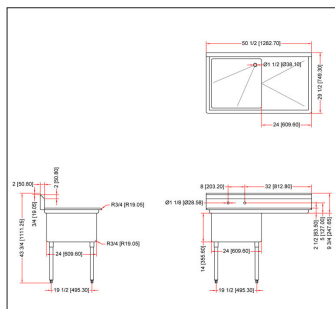

POT SINKS

SINGLE POT SINK

- Comes with corner drain guards
- Stainless Steel: 304
- Gauge: 18
- Faucet holes are 8" on center.
- Shipped with legs removed.

Item	Item Description	Overall Dimensions (DWH)	Weight (lbs)
22112	18" x 18" x 11" One tub sink with no drain board	23" x 23 1/2" x 44"	32
25247	18" x 18" x 11" One tub sink with left drain board	38 1/2" x 23 1/2" x 44"	60
25248	18" x 18" x 11" One tub sink with right drain board	38 1/2" x 23 1/2" x 44"	60
25249	18" x 18" x 11" One tub sink with two drain boards	54" x 23 1/2" x 44"	69
22118	24" x 24" x 14" One tub sink with no drain board	29" x 29 1/2" x 44"	45
25253	24" x 24" x 14" One tub sink with left drain board	50 1/2" x 29 1/2" x 44"	75
25254	24" x 24" x 14" One tub sink with right drain board	50 1/2" x 29 1/2" x 44"	75
25255	24" x 24" x 14" One tub sink with two drain boards	72" x 29 1/2" x 44"	75
25262	18" x 21" x 14" One tub sink with no drain board	23" x 26 1/2" x 44"	53
25263	18" x 21" x 14" One tub sink with left drain board	38 1/2" x 26 1/2" x 44"	62
25264	18" x 21" x 14" One tub sink with right drain board	38 1/2" x 26 1/2" x 44"	62
25265	18" x 21" x 14" One tub sink with two drain boards	54" x 26 1/2" x 44"	71
21142	Stainless steel knockdown drain board for 18" x 18" sink		
21143	Stainless steel knockdown drain board for 24" x 24" sink		

25249 two drain boards

22112 no drain board

25247 left drain board

Mississauga, Ontario, Canada

Niagara Falls, New York, USA

Tel: (905) 828-0234 Toll-Free: 1-800-465-0234 Fax: (905) 607-0234 Email: sales@omcan.com

www.omcan.com

POT SINKS

DIAGRAMS
24" x 24" x 14"

25254 right drain board

25255 two drain boards

22118 no drain board

25253 left drain board

Mississauga, Ontario, Canada

Niagara Falls, New York, USA

Tel: (905) 828-0234 Toll-Free: 1-800-465-0234 Fax: (905) 607-0234 Email: sales@omcan.com

www.omcan.com

POT SINKS

DIAGRAMS
18" x 21" x 14"

25264 right drain board

25265 two drain boards