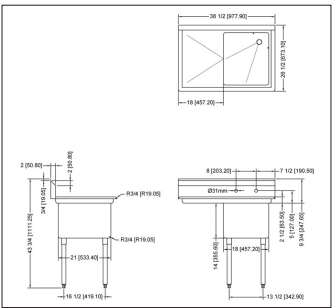

www.omcan.com

POT SINKS

DIAGRAMS
24" x 24" x 14"

25254 right drain board

25255 two drain boards

22118 no drain board

25253 left drain board

Mississauga, Ontario, Canada

Niagara Falls, New York, USA

Tel: (905) 828-0234 Toll-Free: 1-800-465-0234 Fax: (905) 607-0234 Email: sales@omcan.com

www.omcan.com

POT SINKS

DIAGRAMS
18" x 21" x 14"

25264 right drain board

25265 two drain boards

25262 no drain board

25263 left drain board

Mississauga, Ontario, Canada
 Niagara Falls, New York, USA
 Tel: (905) 828-0234 Toll-Free: 1-800-465-0234 Fax: (905) 607-0234 Email: sales@omcan.com
www.omcan.com