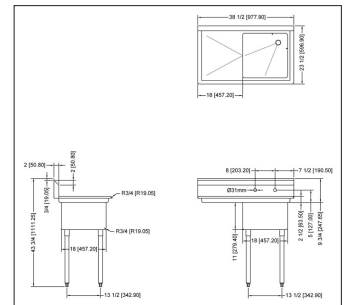

25247 left drain board

Mississauga, Ontario, Canada

Niagara Falls, New York, USA

Tel: (905) 828-0234 Toll-Free: 1-800-465-0234 Fax: (905) 607-0234 Email: sales@omcan.com

www.omcan.com