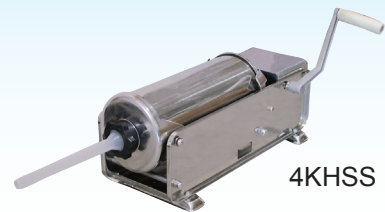

SAUSAGE STUFFERS

MANUAL SAUSAGE STUFFERS - ECONOMY

These stainless steel manual sausage stuffers offer dependability for a variety of residential and commercial applications. The cylinder is made of stainless steel for easy cleaning. Spout sizes are 15mm, 20mm, and 30mm

SPECIFICATIONS

Model	Type	Capacity	Weight	Packaging Weight	Packaging Dimensions	Item #
3KVSS	Vertical	3 kg/6 lbs.	11 lbs.	10 lbs.	10" x 8" x 17"	13729
4KHSS	Horizontal	4 kg / 8.8 lbs.	24 lbs.	28 lbs.	26" x 12" x 12"	13731
7KVSSL	Vertical	7 kg/15 lbs.	30 lbs.	26 lbs.	12" x 14" x 23"	13741

REPLACEMENT SPOUTS - 3/PACK

Item #	Description
16823	Spouts for 3KVSS (Set of 3)
18802	Spouts for 4KHSS (Set of 3)
17672	Spouts for 7KVSSL (Set of 3)

Mississauga, Ontario, Canada

Niagara Falls, New York, USA