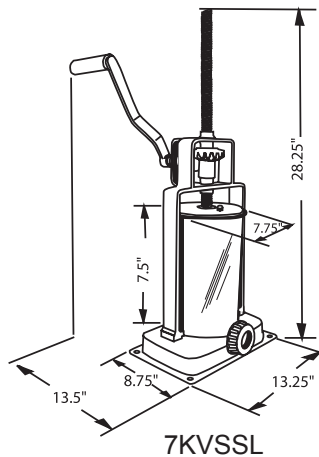

SAUSAGE STUFFERS

MANUAL SAUSAGE STUFFERS - ECONOMY

These stainless steel manual sausage stuffers offer dependability for a variety of residential and commercial applications. The cylinder is made of stainless steel for easy cleaning. Spout sizes are 15mm, 20mm, and 30mm

SPECIFICATIONS

Model	Type	Capacity	Weight	Packaging Weight	Packaging Dimensions	Item #
3KVSS	Vertical	3 kg/6 lbs.	11 lbs.	10 lbs.	10" x 8" x 17"	13729
4KHSS	Horizontal	4 kg / 8.8 lbs.	24 lbs.	28 lbs.	26" x 12" x 12"	13731
7KVSSL	Vertical	7 kg/15 lbs.	30 lbs.	26 lbs.	12" x 14" x 23"	13741