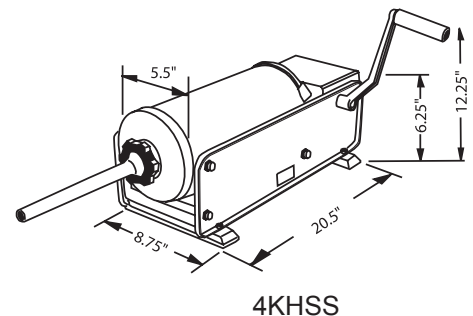

Mississauga, Ontario, Canada

Niagara Falls, New York, USA

Tel: (905) 828-0234 Toll-Free: 1-800-465-0234 Fax: (905) 607-0234 Email: sales@omcan.com

www.omcan.com