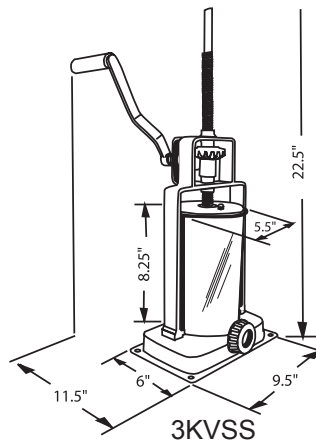

SAUSAGE STUFFERS

MANUAL SAUSAGE STUFFERS - ECONOMY

These stainless steel manual sausage stuffers offer dependability for a variety of residential and commercial applications. The cylinder is made of stainless steel for easy cleaning. Spout sizes are 15mm, 20mm, and 30mm

SPECIFICATIONS

Model	Type	Capacity	Weight	Packaging Weight	Packaging Dimensions	Item #
3KVSS	Vertical	3 kg/6 lbs.	11 lbs.	10 lbs.	10" x 8" x 17"	13729
4KHSS	Horizontal	4 kg / 8.8 lbs.	24 lbs.	28 lbs.	26" x 12" x 12"	13731
7KVSSL	Vertical	7 kg/15 lbs.	30 lbs.	26 lbs.	12" x 14" x 23"	13741