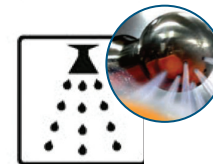

OPTIONS

Self Service Stand

Compatible for FAST TOP with self tapand big capacity juice filter

Cooled Dispenser Stand

Compatible for TOP and FASTTOP with no self tap and big capacity juice filter

Dispenser Stand

Compatible for TOP and FASTTOP with no self tap and big capacity juice filter

- 1) Necessary option
- 2) Impossible combination

Self Tap

The easy-to-use automatic tap is connected directly to the motor of the machine. Open the tap and the machine starts running. Close the tap and the machine stops.

Orange Counter

Counts the amount of oranges that have been juiced by the machine, allowing the customer to monitor consumption.

Automatic Shower

More hygienic juicers with our unique self-cleaning automatic shower system and fully isolated juicing area avoiding any ingress of exterior elements.

Juice Level Detector

With this system, you can always count on the number of liters of fresh orange juice. This system is ideal for self-service and larger volume operations.

Big Capacity Juice Filter

The juice tray has a big filter with high capacity, double-curved design and a pulp moving stick. This option allows squeezing more than 20 liters of juice without cleaning the filter.