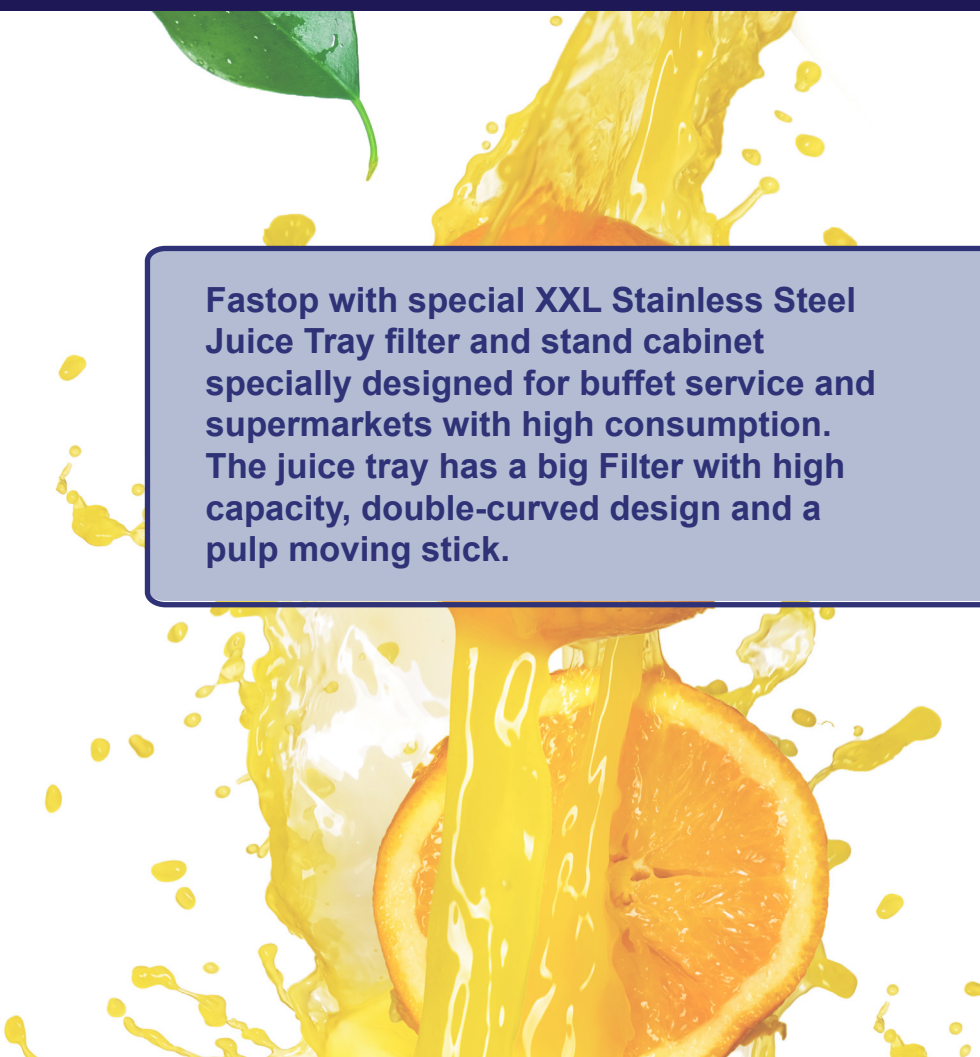

CENTER OF ALL YOUR FOOD SERVICE NEEDS

**FAST TOP HEAVY-DUTY COMPACT WITH AUTOMATIC SHOWER
-45 ORANGES PER MINUTE**

Item #: 40531/ 40547

Model: JE-ES-0045/ JE-ES-0045-B

zumoval

Fastop with special XXL Stainless Steel Juice Tray filter and stand cabinet specially designed for buffet service and supermarkets with high consumption. The juice tray has a big Filter with high capacity, double-curved design and a pulp moving stick.

Authorized Dealer

JUICE EXTRACTORS

FAST TOP HEAVY-DUTY COMPACT WITH AUTOMATIC SHOWER-45 ORANGES PER MINUTE

FASTTOP	Heavy-Duty Compact with Automatic Shower and Juice Level Detector - 45 oranges /minute	Heavy-Duty Compact with Automatic Shower - 45 oranges /minute
ITEM NUMBER	40531	40547
MODEL	JE-ES-0045	JE-ES-0045-B
HP	0.75 HP	0.75 HP
FRUIT DIAMETER	2.36" - 3.15"	2.36" - 3.15"
FEEDER CAPACITY	18 kg. / 39 lbs.	18 kg. / 39 lbs.
PEEL BUCKET	20 kg. / 44 lbs.	20 kg. / 44 lbs.
PRODUCTION	45 oranges per minute	45 oranges per minute
ELECTRICAL CURRENT	115V / 60Hz / 1 9 / 8.6 A	115V / 60Hz / 1 9 / 8.6 A
DIMENSIONS (DWH)	19.7" x 24.4" x 39" / 50cm x 62 cm x 99 cm	19.7" x 24.4" x 39" / 50cm x 62 cm x 99 cm
WEIGHT	47.5 kg. / 104.7 lbs. 83.5 kg. / 188 lbs. (with stand)	47.5 kg. / 104.7 lbs. 83.5 kg. / 188 lbs. (with stand)