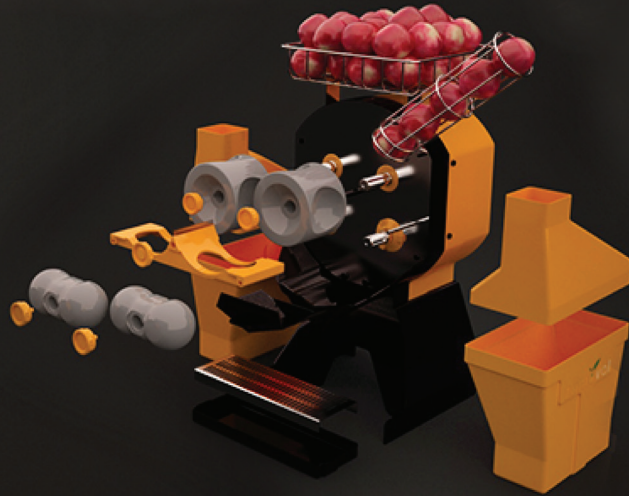

BIG BASIC

TECHNICAL SPECIFICATIONS

ITEM NUMBER	41965
MODEL	JE-ES-0028-BB
POWER	0.75 HP / 0.56 kW
FRUIT DIAMETER	3" - 3.8" / 75mm-95mm
FEEDER CAPACITY	6 Fruits
PEEL BUCKET	20 kg. / 44 lbs.
PRODUCTION	28 fruits per minute
ELECTRICAL	115V / 60Hz / 1
CURRENT	4.1 / 3.7 A - 9 / 8.6 A
DIMENSIONS (DWH)	17" x 28.7" x 33.8" / 43mm x 730mm x 860mm
WEIGHT	42.6 kg. / 93.9 lbs.

OPTIONS

Self Service Stand

Compatible for FAST TOP with self tapand big capacity juice filter

Cooled Dispenser Stand

Compatible for TOP and FASTOP with no self tap and big capacity juice filter

Dispenser Stand

Compatible for TOP and FASTOP with no self tap and big capacity juice filter

1) Necessary option
2) Impossible combination

*Self Tap (Standard for ITEM 39521)

The easy-to-use automatic tap is connected directly to the motor of the machine. Open the tap and the machine starts running. Close the tap and the machine stops.

Juice Level Detector

With this system, you can always count on the number of liters of fresh orange juice. This system is ideal for self-service and larger volume operations.

Big Capacity Juice Filter

The juice tray has a big filter with high capacity, double-curved design and a pulp moving stick. This option allows squeezing more than 20 liters of juice without cleaning the filter.