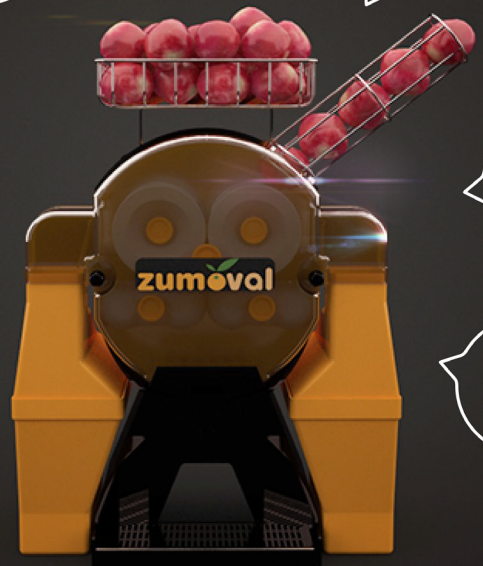

28 FRUITS/MINUTE WITH AUTOMATIC SHOWER AND AUTOMATIC INDUCTIVE PROXIMITY SENSOR

Item: 41965 | Model: JE-ES-0028-BB

Proven in the market for over 20 years, Zumeval juicers are the strongest on the market with heavy-duty motors and gears manufactured from stainless steel. Zumeval has the fastest juicer on the market with up to 200 liters per hour.

Juicers designed for cafés, bars or kitchens. Specially designed for large fruit, such as grapefruits and pomegranates

Juicer specially designed for large fruit, such as grapefruits and pomegranates

6 fruits capacity feeder tube

Without touching the peel

Highly resistant front cover screen

Filter which filtrates the seeds

Stainless steel knife, perfect cut of the orange

Our exclusive rotative squeezing system

LIMITED WARRANTY
PARTS AND LABOR

BIG BASIC

TECHNICAL SPECIFICATIONS

ITEM NUMBER	41965
MODEL	JE-ES-0028-BB
POWER	0.75 HP / 0.56 kW
FRUIT DIAMETER	3" - 3.8" / 75mm-95mm
FEEDER CAPACITY	6 Fruits
PEEL BUCKET	20 kg. / 44 lbs.
PRODUCTION	28 fruits per minute
ELECTRICAL	115V / 60Hz / 1
CURRENT	4.1 / 3.7 A - 9 / 8.6 A
DIMENSIONS (DWH)	17" x 28.7" x 33.8" / 43mm x 730mm x 860mm
WEIGHT	42.6 kg. / 93.9 lbs.