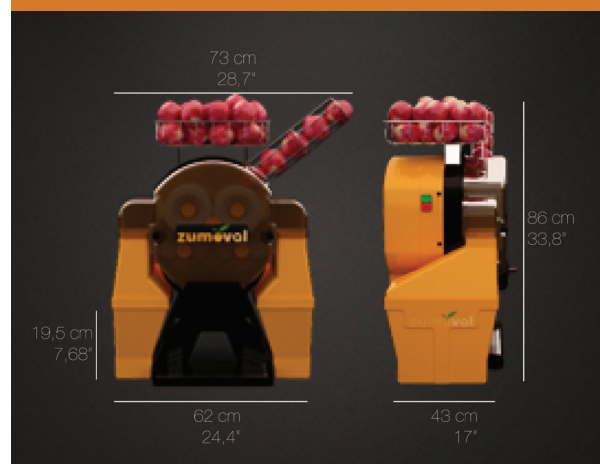

TECHNICAL DIMENSIONS

OMCAN INC.

Telephone: 1-800-465-0234
Fax: (905) 607-0234
Email: sales@omcan.com
Website: www.omcan.com

Follow us to keep up to date with the latest news and offers

2015.E.O.E