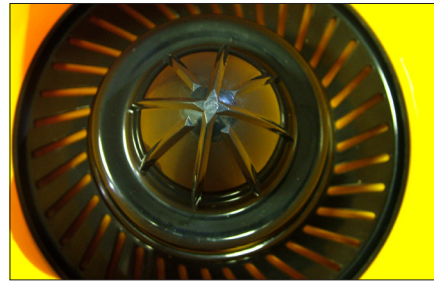

JUICE EXTRACTOR

MODEL CJ4-A

- Easy to clean
- Whole bowl assembly can be easily removed from the base in a simple movement.
- High speed motor ensures maximum juice extraction
- Inclined body for better output.

CJ4-A TOP VIEW

SPECIFICATIONS

Model	CJ4-A
Horsepower	0.24 HP
RPM	1800
Electrical	110 V/60/1
Weight	11 lbs.
Packaging Weight	12.1 lbs.
Dimension (LWH)	8.5" x 12.25" x 14"
Packaging Dimensions	9.5" x 14" x 16"
Item #	21636