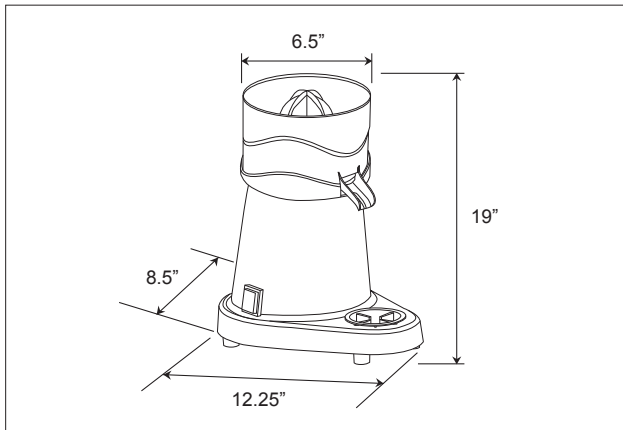

JUICE EXTRACTOR

MODEL CJ4-A

- Easy to clean
- Whole bowl assembly can be easily removed from the base in a simple movement.
- High speed motor ensures maximum juice extraction
- Inclined body for better output.

CJ4-A TOP VIEW

SPECIFICATIONS

Model	CJ4-A
Horsepower	0.24 HP
RPM	1800
Electrical	110 V/60/1
Weight	11 lbs.
Packaging Weight	12.1 lbs.
Dimension (LWH)	8.5" x 12.25" x 14"
Packaging Dimensions	9.5" x 14" x 16"
Item #	21636