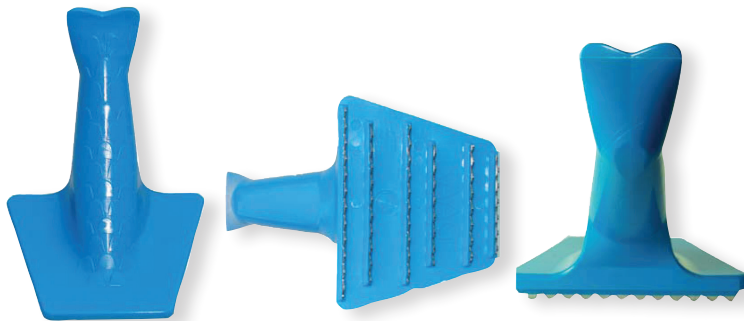

## FISH SCALERS

### HAND HELD FISH SCALERS

**Heavy Duty Fish Scaler**  
**Model: FSHD**

**Stainless Steel Fish Scaler**  
**Model: SSF695**

Model	Description	Stock #
SSF695	Fish Scaler - Stainless Steel	18355
FSHD	Fish Scaler -Heavy-Duty	14236

Made of high grade plastic.  
Ergonomically designed for  
comfort and efficient use.

Item #	Height	Base-Surface	Rows	Scraper Edges	Color
18731	5.2"	13.8 in <sup>2</sup>	6	54	Blue

Mississauga, Ontario, Canada