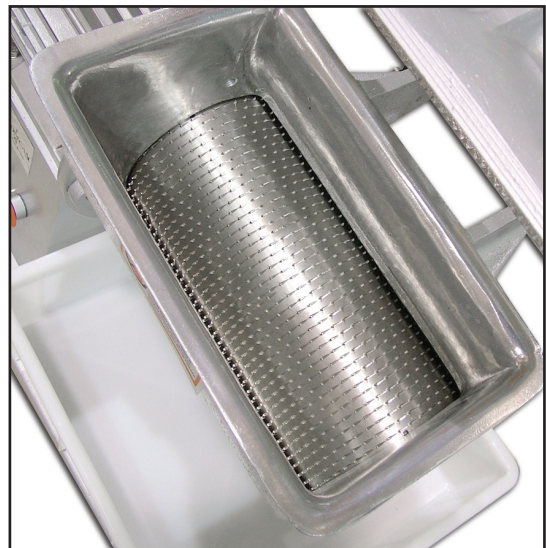

CHEESE GRATER

MODEL GFHP4

This heavy-duty model allows for easy grating of hard cheese and breads. Designed to be suitable for small to medium applications. The GFHP4 comes with a long lasting stainless steel roller and is equipped with a microswitch. Self cooled motor for high performance and continuous use.

SPECIFICATIONS

Model	GFHP4	Weight	220 lbs.
HP	4	Shipping Weight	225 lbs.
Grater Revolution	1400	Dimensions (LWH)	23" x 10.5" x 19"
Mouth Dimension	6.25" x 11.75"	Shipping Dimensions	34" x 33" x 32"
Electrical	208V/60/3	Item #	11408