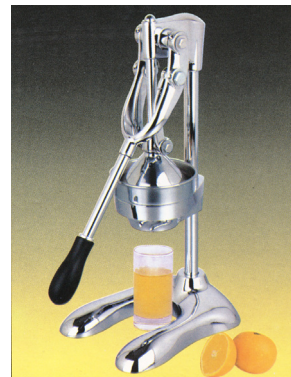

JUICE EXTRACTOR

MODEL GRS-G

Our GRS-G manual juicer is ideal for extracting citrus juices. Ergonomically designed to make your juicing experience easy and efficient.

Model	GRS-G
Plate Diameter	5"
Material	Chrome
Weight	14 lbs.
Packaging Weight	14 lbs.
Dimensions (LWH)	10" x 8" x 33.25"
Packaging Dimensions	11" x 8" x 20"
Item#	23575