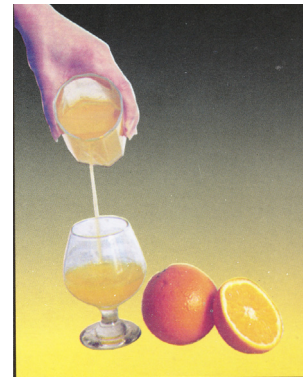

JUICE EXTRACTOR

MODEL GRS-G

Our GRS-G manual juicer is ideal for extracting citrus juices. Ergonomically designed to make your juicing experience easy and efficient.

Model	GRS-G
Plate Diameter	5"
Material	Chrome
Weight	14 lbs.
Packaging Weight	14 lbs.
Dimensions (LWH)	10" x 8" x 33.25"
Packaging Dimensions	11" x 8" x 20"
Item#	23575