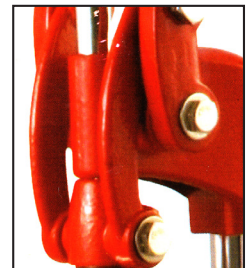

Mississauga, Ontario, Canada

Niagara Falls, New York, USA

Tel: (905) 828-0234 Toll-Free: 1-800-465-0234 Fax: (905) 607-0234 Email: sales@omcan.com

www.omcan.com