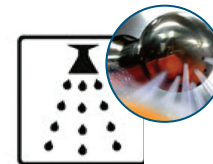

Dispenser Stand

Compatible for TOP and FASTTOP with no self tap and big capacity juice filter

- 1) Necessary option
- 2) Impossible combination

Self Tap

The easy-to-use automatic tap is connected directly to the motor of the machine. Open the tap and the machine starts running. Close the tap and the machine stops.

Orange Counter

Counts the amount of oranges that have been juiced by the machine, allowing the customer to monitor consumption.

Automatic Shower

More hygienic juicers with our unique self-cleaning automatic shower system and fully isolated juicing area avoiding any ingress of exterior elements.

Juice Level Detector

With this system, you can always count on the number of liters of fresh orange juice. This system is ideal for self-service and larger volume operations.

Big Capacity Juice Filter

The juice tray has a big filter with high capacity, double-curved design and a pulp moving stick. This option allows squeezing more than 20 liters of juice without cleaning the filter.