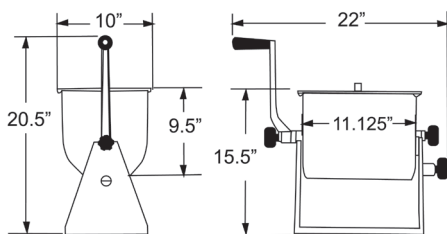

TILTING MANUAL MIXERS

MSSMR17

Meat Mixer with 17 lb. working capacity and 4.2 gallon tank capacity

- Mixes up to 17 lbs.
- 4.2 gallon tank capacity
- Removable paddle
- Manual operation

MSSMR44

Meat Mixer with 44 lb. working capacity and 7 gallon tank capacity

- Mixes up to 44 lbs.
- 7 gallon tank capacity
- Removable paddle
- Manual operation

Model	MSSMR17	MSSMR44
Working Capacity	17 lb.	44 lbs.
Weight	15 lbs.	25 lbs.
Packaging Weight	20 lbs.	30 lbs.
Packaging Dimensions	19.5" x 16" x 13"	20.25" x 20" x 15.5"
Item #	19202	19203