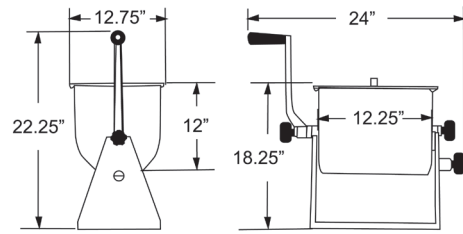

MSSMR44

Mississauga, Ontario, Canada

Tel: (905) 828-0234 Toll-Free: 1-800-465-0234 Fax: (905) 607-0234 Email: sales@omcan.com

www.omcan.com

Niagara Falls, New York, USA