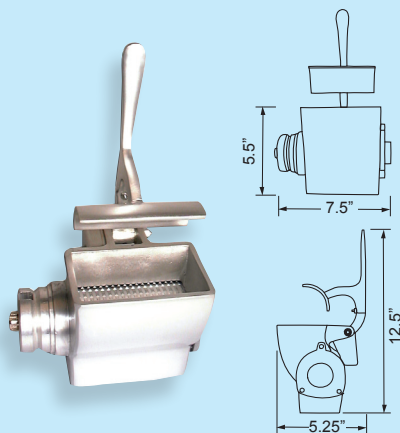

GRINDER ATTACHMENTS

TOMATO ATTACHMENT FOR MEAT GRINDERS

FPP100/FPP101

Tomato Attachment Nozzle
for EL Grinders

Model	Description	Packaging Weight	Packaging Dimensions	Item #
TA12ELN	Tomato Attachment Nozzle for 12EL	17 lbs.	14.5" x 11" x 13"	17778
TA12EL	Tomato Attachment for 12EL	17 lbs.	14.5" x 11" x 13"	10158
TA22EL	Tomato Attachment for 22EL	17 lbs.	14.5" x 11" x 13"	10159
TA32EL	Tomato Attachment for 32EL	17 lbs.	14.5" x 11" x 13"	10160
FPP100	Tomato Attachment for FTS12	4 lbs.	12" x 12" x 12"	10102
FPP101	Tomato Attachment for FTS22	7 lbs.	12" x 12" x 12"	10103

CHEESE GRATER ATTACHMENT FOR EL GRINDERS

The body, grating roll, lever and lid are made in anodized aluminium.

Model	Description	Packaging Weight	Item #
ELCGA	Cheese Grater Attachment for EL Grinders	6 lbs.	10096