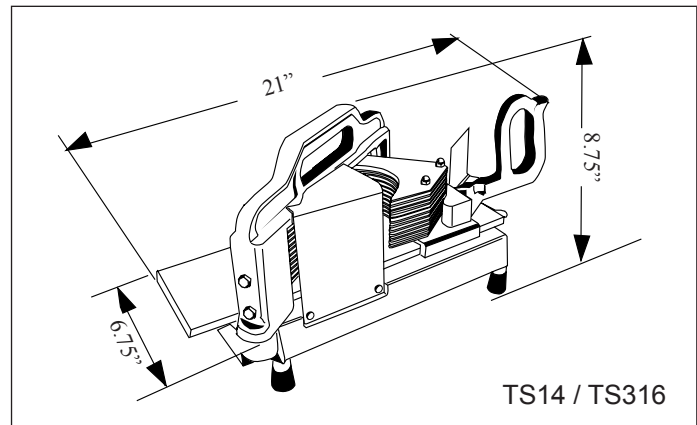

Mississauga, Ontario, Canada

Niagara Falls, New York, USA

Tel: (905) 828-0234 Toll-Free: 1-800-465-0234 Fax: (905) 607-0234 Email: sales@omcan.com

www.omcan.com