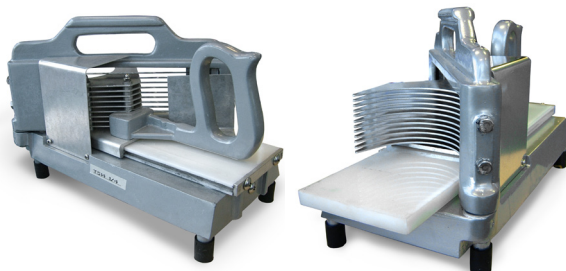

TOMATO SLICERS

These manual tomato slicers are constructed of cast aluminum and stainless steel. They are compact and easy to use. The slicing blades offer consistent cutting and precision every time. Clean up is quick and simple.

Model	Description	Weight	Packaging Weight	Dimensions (DWH)	Packaging Dimensions	Item #
TS14	Manual Tomato Slicer, 1/4"	8 lbs.	9 lbs.	21" x 6.75" x 8.75"	16" x 8" x 10"	10930
TS316	Manual Tomato Slicer, 3/16"	8 lbs.	9 lbs.	21" x 6.75" x 8.75"	16" x 8" x 10"	10929