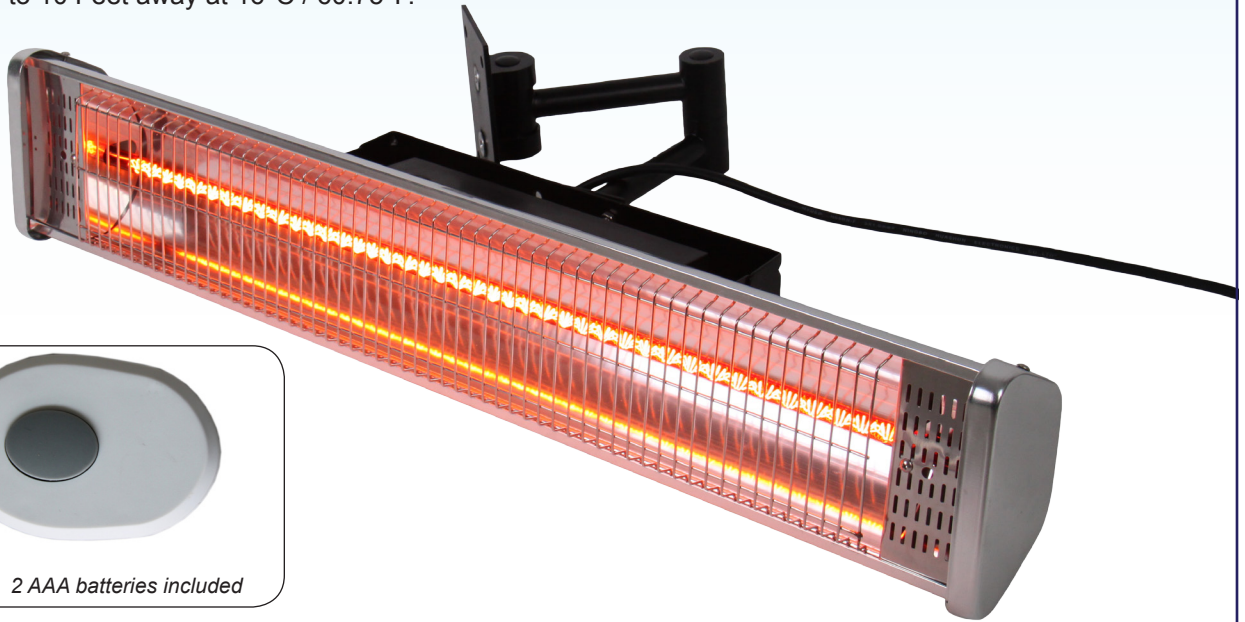

Wall Mounted Patio Heater

- Stylish and high quality design.
- Aluminum die-casting.
- Clean, odorless, instant heat, safe and convenient.
- Can be used both indoor and outdoor.
- Power cord reaches up to 6.5 Feet.
- Includes remote control.
- Reflector and bracket is adjustable between 30° - 45° from a horizontal position.
- Heats up to 10 Feet away at 16°C / 60.75°F.

MODEL

ZHQ1530

Model	ZHQ1530	ZHQ1530BRACKET
Description	Patio Heater - Single Lamp	Wall Mounted Bracket for ZHQ1530
Switch	On / Off	
Power	1500W	-
Electrical	120 V / 60 / 1	-
Amps	12.5 A	-
Dimensions	19.68" x 3.14" x 5.51"	-
Weight	6.6 lbs.	-
Item #	31432	31435