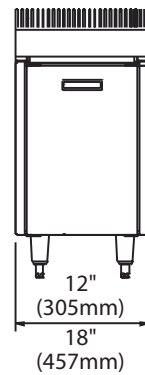

Exterior Dimensions			
Series	836-12-0	836-18-0	836-36-0
Width	12" (305mm)	18" (457mm)	36" (914mm)
Depth	37-7/8" (962mm)	37-7/8" (962mm)	37-7/8" (962mm)
Height w/o Legs	30" (762mm)	30" (762mm)	30" (762mm)
Height w/Legs	36" (914mm)	36" (914mm)	36" (914mm)
Cabinet Interior Dimensions			
Width	9-1/2" (241mm)	15-1/2" (394mm)	32-1/2" (826mm)
Depth	28-1/2" (724mm)	28-1/2" (724mm)	28-1/2" (724mm)
Height	19-1/2" (495mm)	19-1/2" (495mm)	19-1/2" (495mm)

Combustible Wall Clearance	
Sides	Back
0" (0mm)	0" (0mm)

Form# C836-12/18/36-0 (03/06/13)