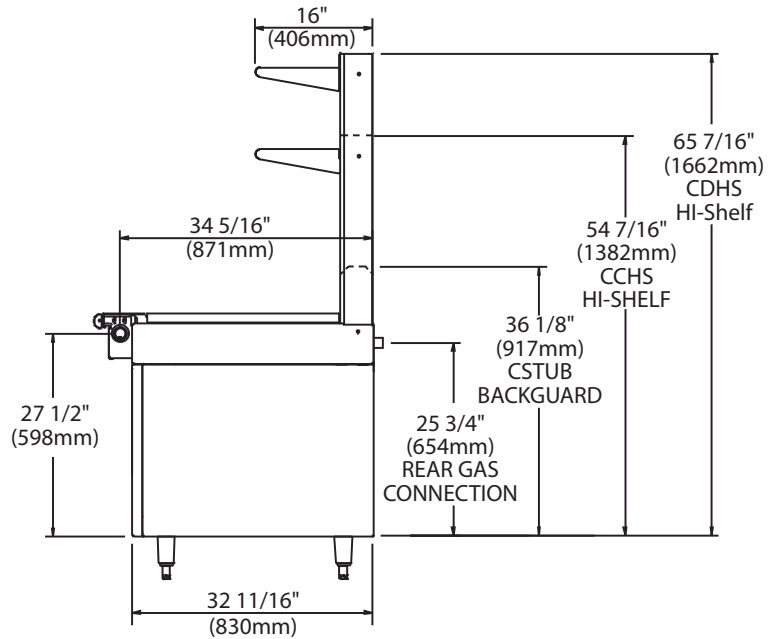

NOTE: Spreaders supplied with casters must be installed with an approved restraining device.

Specifications:

U.S. Range Cuisine Series Spreader Model _____. Stainless steel top, front, and sides. 6" (152mm) stainless steel legs with adjustable feet.

Spreaders and Cabinets

Model#	Description
C836-12-0	12" Wide, Cuisine Range Match Spreaders - With Open Cabinet
C836-18-0	18" Wide, Cuisine Range Match Spreaders - With Open Cabinet
C836-36-0	36" Wide, Cuisine Range Match Spreaders - With Open Cabinet

Spreader Plate

Model #	Description
CCSP-12	12" Wide Cuisine Spreader Plate
CCSP-18	18" Wide Cuisine Spreader Plate
CCSP-36	36" Wide Cuisine Spreader Plate

Exterior Dimensions			
Series	836-12-0	836-18-0	836-36-0
Width	12" (305mm)	18" (457mm)	36" (914mm)
Depth	37-7/8" (962mm)	37-7/8" (962mm)	37-7/8" (962mm)
Height w/o Legs	30" (762mm)	30" (762mm)	30" (762mm)
Height w/Legs	36" (914mm)	36" (914mm)	36" (914mm)
Cabinet Interior Dimensions			
Width	9-1/2" (241mm)	15-1/2" (394mm)	32-1/2" (826mm)
Depth	28-1/2" (724mm)	28-1/2" (724mm)	28-1/2" (724mm)
Height	19-1/2" (495mm)	19-1/2" (495mm)	19-1/2" (495mm)

Combustible Wall Clearance	
Sides	Back
0" (0mm)	0" (0mm)

Form# C836-12/18/36-0 (03/06/13)