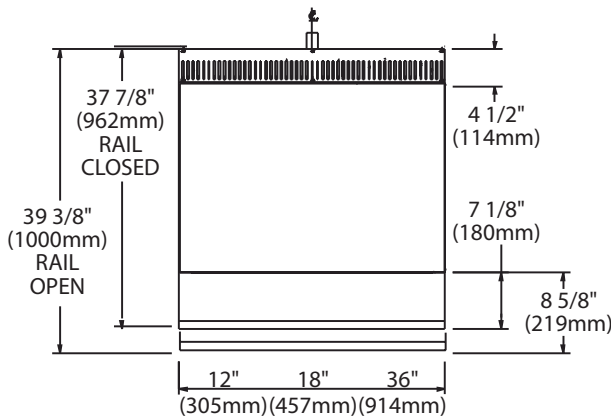

Exterior Dimensions			
Series	836-12-0	836-18-0	836-36-0
Width	12" (305mm)	18" (457mm)	36" (914mm)
Depth	37-7/8" (962mm)	37-7/8" (962mm)	37-7/8" (962mm)
Height w/o Legs	30" (762mm)	30" (762mm)	30" (762mm)
Height w/Legs	36" (914mm)	36" (914mm)	36" (914mm)
Cabinet Interior Dimensions			
Width	9-1/2" (241mm)	15-1/2" (394mm)	32-1/2" (826mm)
Depth	28-1/2" (724mm)	28-1/2" (724mm)	28-1/2" (724mm)
Height	19-1/2" (495mm)	19-1/2" (495mm)	19-1/2" (495mm)

Combustible Wall Clearance	
Sides	Back
0" (0mm)	0" (0mm)

Form# C836-12/18/36-0 (03/06/13)