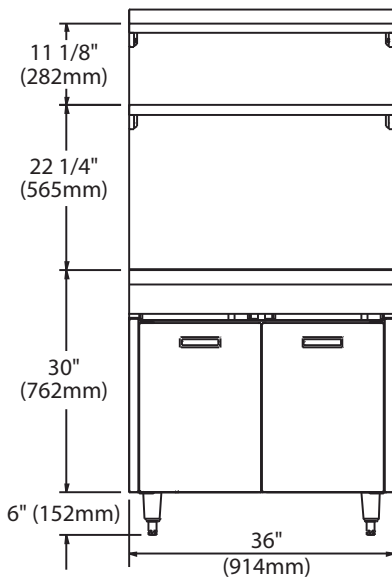

NOTE: Spreaders supplied with casters must be installed with an approved restraining device.

Specifications:

U.S. Range Cuisine Series Spreader Model _____. Stainless steel top, front, and sides. 6" (152mm) stainless steel legs with adjustable feet.

Spreaders and Cabinets

Model#	Description
C836-12-0	12" Wide, Cuisine Range Match Spreaders - With Open Cabinet
C836-18-0	18" Wide, Cuisine Range Match Spreaders - With Open Cabinet
C836-36-0	36" Wide, Cuisine Range Match Spreaders - With Open Cabinet

Spreader Plate

Model #	Description
CCSP-12	12" Wide Cuisine Spreader Plate
CCSP-18	18" Wide Cuisine Spreader Plate
CCSP-36	36" Wide Cuisine Spreader Plate

Exterior Dimensions			
Series	836-12-0	836-18-0	836-36-0
Width	12" (305mm)	18" (457mm)	36" (914mm)
Depth	37-7/8" (962mm)	37-7/8" (962mm)	37-7/8" (962mm)
Height w/o Legs	30" (762mm)	30" (762mm)	30" (762mm)
Height w/Legs	36" (914mm)	36" (914mm)	36" (914mm)
Cabinet Interior Dimensions			
Width	9-1/2" (241mm)	15-1/2" (394mm)	32-1/2" (826mm)
Depth	28-1/2" (724mm)	28-1/2" (724mm)	28-1/2" (724mm)
Height	19-1/2" (495mm)	19-1/2" (495mm)	19-1/2" (495mm)

Combustible Wall Clearance	
Sides	Back
0" (0mm)	0" (0mm)

Form# C836-12/18/36-0 (03/06/13)