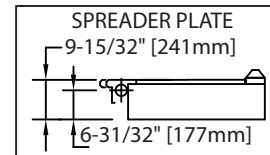

Exterior Dimensions			
Series	836-12-0	836-18-0	836-36-0
Width	12" (305mm)	18" (457mm)	36" (914mm)
Depth	37-7/8" (962mm)	37-7/8" (962mm)	37-7/8" (962mm)
Height w/o Legs	30" (762mm)	30" (762mm)	30" (762mm)
Height w/Legs	36" (914mm)	36" (914mm)	36" (914mm)
Cabinet Interior Dimensions			
Width	9-1/2" (241mm)	15-1/2" (394mm)	32-1/2" (826mm)
Depth	28-1/2" (724mm)	28-1/2" (724mm)	28-1/2" (724mm)
Height	19-1/2" (495mm)	19-1/2" (495mm)	19-1/2" (495mm)

Combustible Wall Clearance	
Sides	Back
0" (0mm)	0" (0mm)

Form# C836-12/18/36-0 (03/06/13)