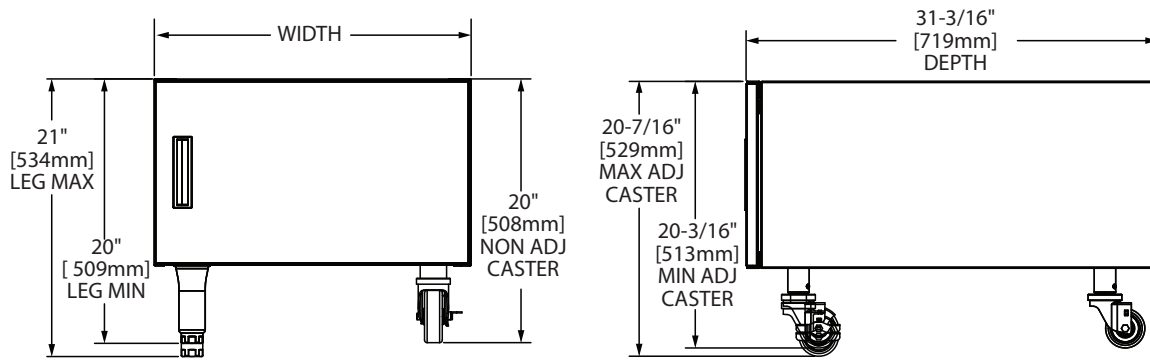

G24-BRL-CAB

- Many local codes exist, and it is the responsibility of the owner and installer to comply with those codes.
- Garland reserves the right to change or improve product specifications without notification.
- Garland products are not approved or authorized for home or residential use, but are intended for commercial applications only. Garland will not provide service, warranty, maintenance or support of any kind other than in commercial applications.

Form# BRL-STD (08/23/11)