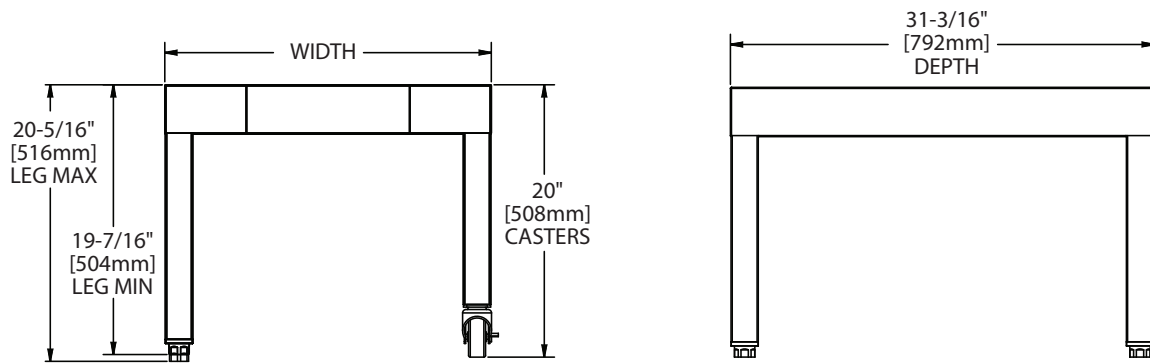

Model Number	Description	Use With Broiler Model	Cu. Ft.	Ship Weight Lb/ Kg
G18-BRL-STD	Floor Stand 18" (456mm) Wide	G18-BRL & GF18-BRL	5	30/14
G24-BRL-STD	Floor Stand 24" (610mm) Wide	G24-BRL & GF24-BRL	5	40/18
G30-BRL-STD	Floor Stand 30" (762mm) Wide	G30-BRL & GF30-BRL	5	50/23
G36-BRL-STD	Floor Stand 36" (914mm) Wide	G36-BRL & GF36-BRL	5	60/27
G48-BRL-STD	Floor Stand 48" (1219mm) Wide	G48-BRL	5	70/32
G18-BRL-CAB	Closed Cabinet - 18" (457mm) Wide	G18-BRL & GF18-BRL	15	40/18
G24-BRL-CAB	Closed Cabinet - 24" (610mm) Wide	G24-BRL & GF24-BRL	15	40/18
G30-BRL-CAB	Closed Cabinet - 30" (762mm) Wide	G30-BRL & GF30-BRL	22	50/23
G36-BRL-CAB	Closed Cabinet - 36" (914mm) Wide	G36-BRL & GF36-BRL	22	50/23
G48-BRL-CAB	Closed Cabinet - 48" (1219mm) Wide	G48-BRL	37	75/34

G24-BRL-STD