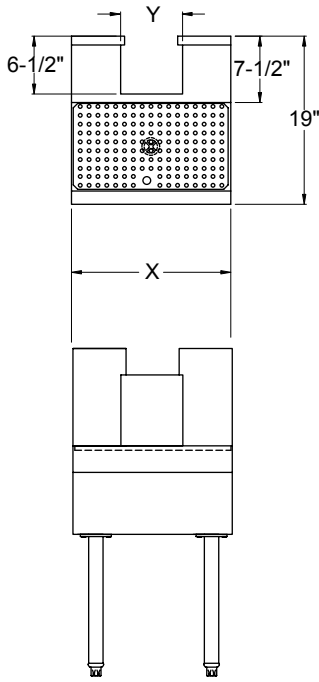

Project: _____	AIA# _____
Item #: _____ Qty: _____	SIS# _____
Model #: _____	

Beer Drainers

See reverse side for model number key

BDB-18
shown in an installtion setting

Standard Features

- All stainless steel construction
- Designed with lowered work surface to work in conjunction with undercounter mounting beverage dispensers
- Adjustable stainless steel bullet feet
- Rear deck with tubing chase notch allows beer lines to be installed prior to beer drainer
- Front drain pan with lift-out stainless steel perforated insert

Specifications	Product Information
----------------	---------------------

Drain

- 1-1/2" I.P.S. Threaded drain will fit Dearborn part #8033 slipnut and part #W-573P washer.

Tubing Chase

- 6" by 6" by 8" high

Legs

- 1-5/8" diameter, 16 gauge stainless steel
- Stainless steel bullet feet

Materials

- 20 gauge stainless steel

Beer Drainers have a 26" high, lowered work surface and are designed specifically for use with undercounter mounting beverage dispensers. The work surface includes a drain pan with perforated insert to serve as the drip pan for the dispenser and a special notched rear deck for beverage line access. Since the rear work surface is notched, the beverage lines can be installed prior to the beer drainer.

Beer Drainers

Dimensional Information

"A" Depth-19" Deep Models

Model BDA-18 shown

FRONT ELEVATION

PLAN VIEW

SIDE ELEVATION

Model Number	X	Y
BDA-18	18"	7"
BDA-24	24"	7"
BDA-30	30"	13"
BDA-36	36"	13"