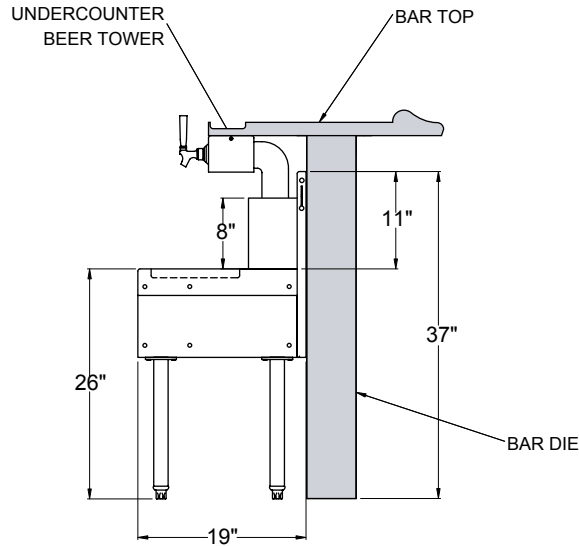

Project: _____	AIA# _____
Item #: _____ Qty: _____	SIS# _____
Model #: _____	

Beer Drainers

See reverse side for model number key

BDB-18
shown in an installtion setting

Standard Features

- All stainless steel construction
- Designed with lowered work surface to work in conjunction with undercounter mounting beverage dispensers
- Adjustable stainless steel bullet feet
- Rear deck with tubing chase notch allows beer lines to be installed prior to beer drainer
- Front drain pan with lift-out stainless steel perforated insert

Legs

- 1-5/8" diameter, 16 gauge stainless steel
- Stainless steel bullet feet

Materials

- 20 gauge stainless steel

Beer Drainers have a 26" high, lowered work surface and are designed specifically for use with undercounter mounting beverage dispensers. The work surface includes a drain pan with perforated insert to serve as the drip pan for the dispenser and a special notched rear deck for beverage line access. Since the rear work surface is notched, the beverage lines can be installed prior to the beer drainer.

Beer Drainers

Dimensional Information

"A" Depth-19" Deep Models

Model BDA-18 shown

FRONT ELEVATION

PLAN VIEW

SIDE ELEVATION

Model Number	X	Y
BDA-18	18"	7"
BDA-24	24"	7"
BDA-30	30"	13"
BDA-36	36"	13"

"B" Depth-24" Deep Models

Model BDB-18 shown

FRONT ELEVATION

PLAN VIEW

SIDE ELEVATION

Model Number	X	Y
BDB-18	18"	7"
BDB-24	24"	7"
BDB-30	30"	13"
BDB-36	36"	13"

5400 North Michigan Road • Saginaw, MI • 48604-9780
 989.752.4275 • 800.748.0423 • Fax 989.752.4444
 www.glastender.com