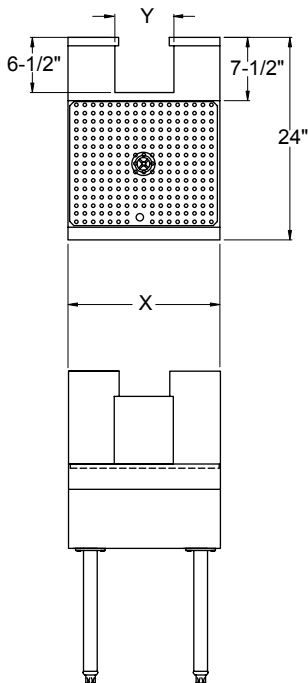

Specifications	Product Information
----------------	---------------------

Drain

- 1-1/2" I.P.S. Threaded drain will fit Dearborn part #8033 slipnut and part #W-573P washer.

Tubing Chase

- 6" by 6" by 8" high

Legs

- 1-5/8" diameter, 16 gauge stainless steel
- Stainless steel bullet feet

Materials

- 20 gauge stainless steel

Beer Drainers have a 26" high, lowered work surface and are designed specifically for use with undercounter mounting beverage dispensers. The work surface includes a drain pan with perforated insert to serve as the drip pan for the dispenser and a special notched rear deck for beverage line access. Since the rear work surface is notched, the beverage lines can be installed prior to the beer drainer.

Beer Drainers

Dimensional Information

"A" Depth-19" Deep Models

Model BDA-18 shown

FRONT ELEVATION

PLAN VIEW

SIDE ELEVATION

Model Number	X	Y
BDA-18	18"	7"
BDA-24	24"	7"
BDA-30	30"	13"
BDA-36	36"	13"

"B" Depth-24" Deep Models

Model BDB-18 shown

FRONT ELEVATION

PLAN VIEW

SIDE ELEVATION

Model Number	X	Y
BDB-18	18"	7"
BDB-24	24"	7"
BDB-30	30"	13"
BDB-36	36"	13"

5400 North Michigan Road • Saginaw, MI • 48604-9780
 989.752.4275 • 800.748.0423 • Fax 989.752.4444
 www.glastender.com