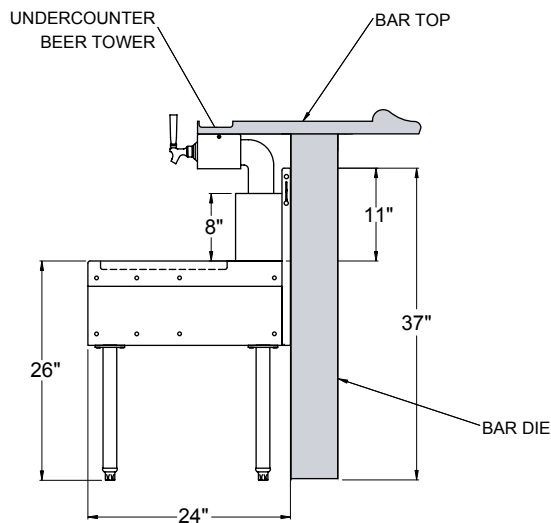

Project: _____	AIA# _____
Item #: _____ Qty: _____	SIS# _____
Model #: _____	

Beer Drainers

See reverse side for model number key

BDB-18
shown in an installtion setting

Standard Features

- All stainless steel construction
- Designed with lowered work surface to work in conjunction with undercounter mounting beverage dispensers
- Adjustable stainless steel bullet feet
- Rear deck with tubing chase notch allows beer lines to be installed prior to beer drainer
- Front drain pan with lift-out stainless steel perforated insert

Legs

- 1-5/8" diameter, 16 gauge stainless steel
- Stainless steel bullet feet

Materials

- 20 gauge stainless steel

Beer Drainers have a 26" high, lowered work surface and are designed specifically for use with undercounter mounting beverage dispensers. The work surface includes a drain pan with perforated insert to serve as the drip pan for the dispenser and a special notched rear deck for beverage line access. Since the rear work surface is notched, the beverage lines can be installed prior to the beer drainer.

Beer Drainers

Dimensional Information

"A" Depth-19" Deep Models

Model BDA-18 shown

FRONT ELEVATION

PLAN VIEW

SIDE ELEVATION

Model Number	X	Y
BDA-18	18"	7"
BDA-24	24"	7"
BDA-30	30"	13"
BDA-36	36"	13"

"B" Depth-24" Deep Models

Model BDB-18 shown

FRONT ELEVATION

PLAN VIEW

SIDE ELEVATION

Model Number	X	Y
BDB-18	18"	7"
BDB-24	24"	7"
BDB-30	30"	13"
BDB-36	36"	13"

5400 North Michigan Road • Saginaw, MI • 48604-9780
 989.752.4275 • 800.748.0423 • Fax 989.752.4444
 www.glastender.com